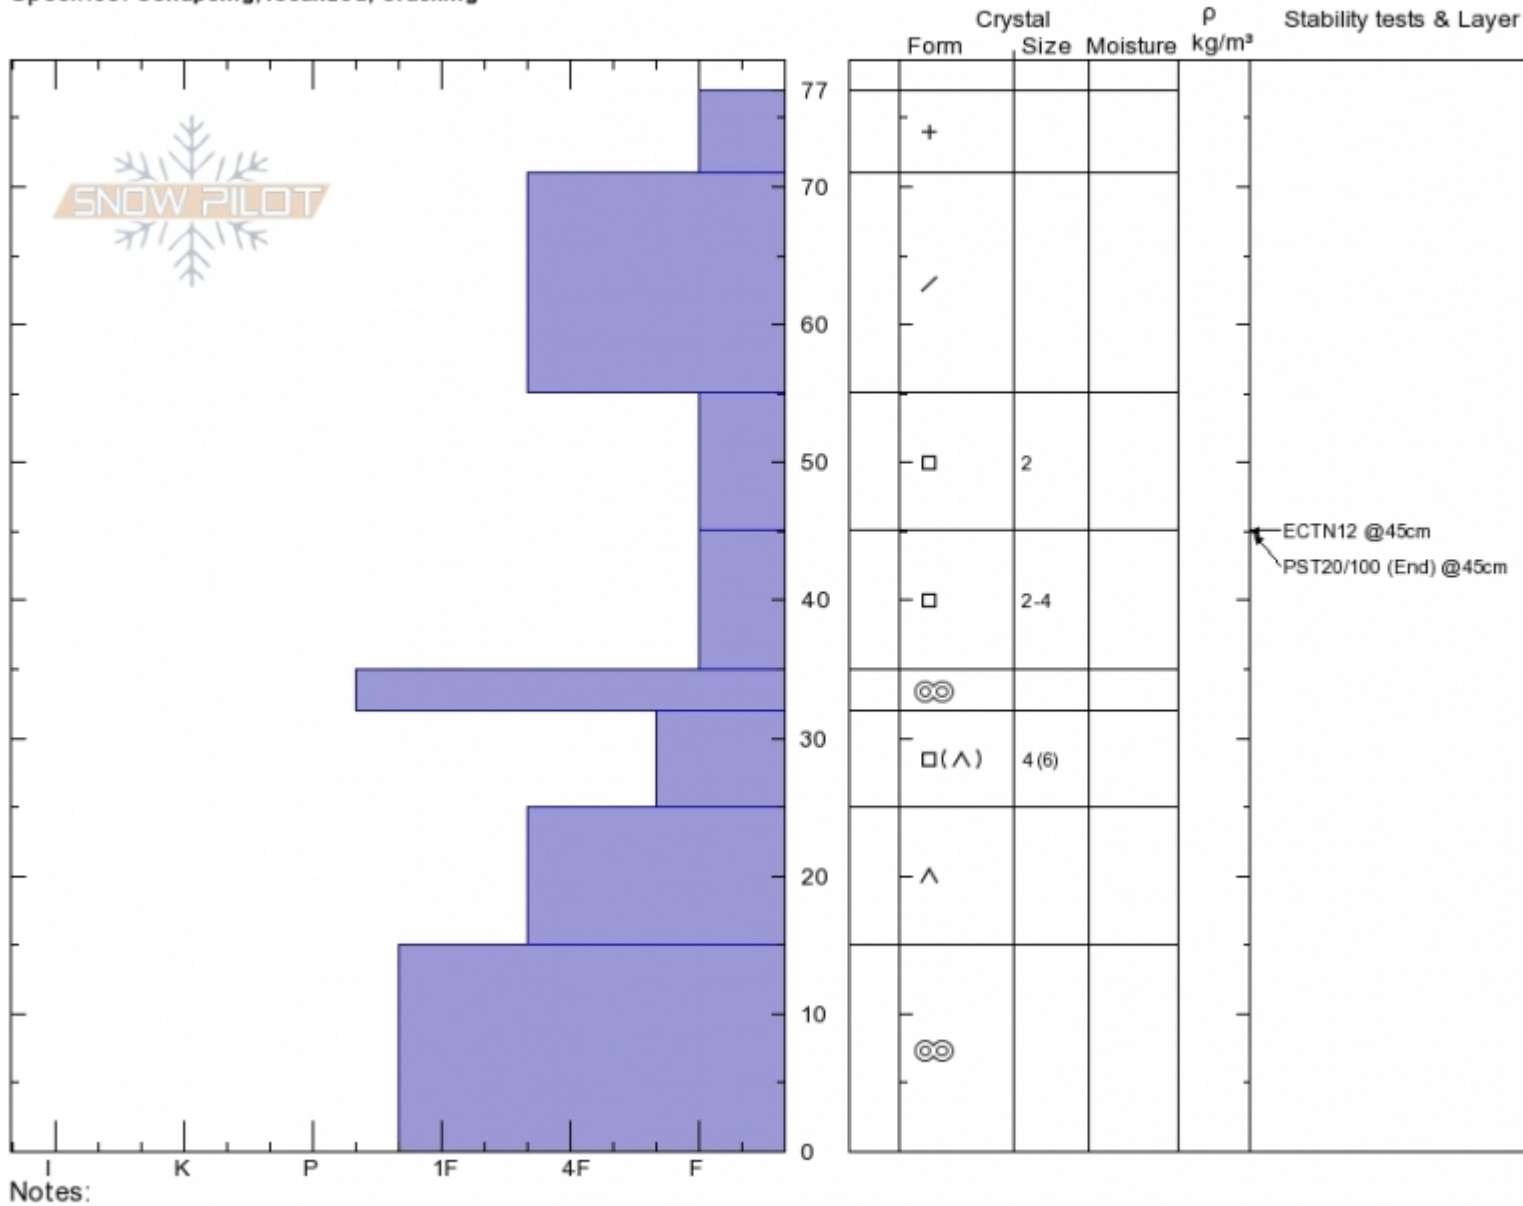

**Mt. Ellis Ridge**  
**Gallatin Range-N**  
**MT**  
 Elevation: **7761 ft**  
 Aspect: **52°**  
 Specifics: **Collapsing, localized; Cracking**

**Alex Marienthal**  
**01/24/2020 - 12:18am**  
 Co-ord: **45.58494N, -110.95834W**  
 Slope Angle: **24°**  
 Wind Loading: **no**

Stability: **Fair**  
 Air Temperature: **2°C**  
 Sky Cover: **FEW**  
 Precipitation: **NO**  
 Wind: **Calm**

HS:**77** Layer Notes:  
 PF:**70**  
 PS:**50**

Advisory Region  
 Northern Gallatin  
 Longitude  
 -110.96W  
 Latitude  
 45.58N  
 Northern Gallatin, 2020-01-24