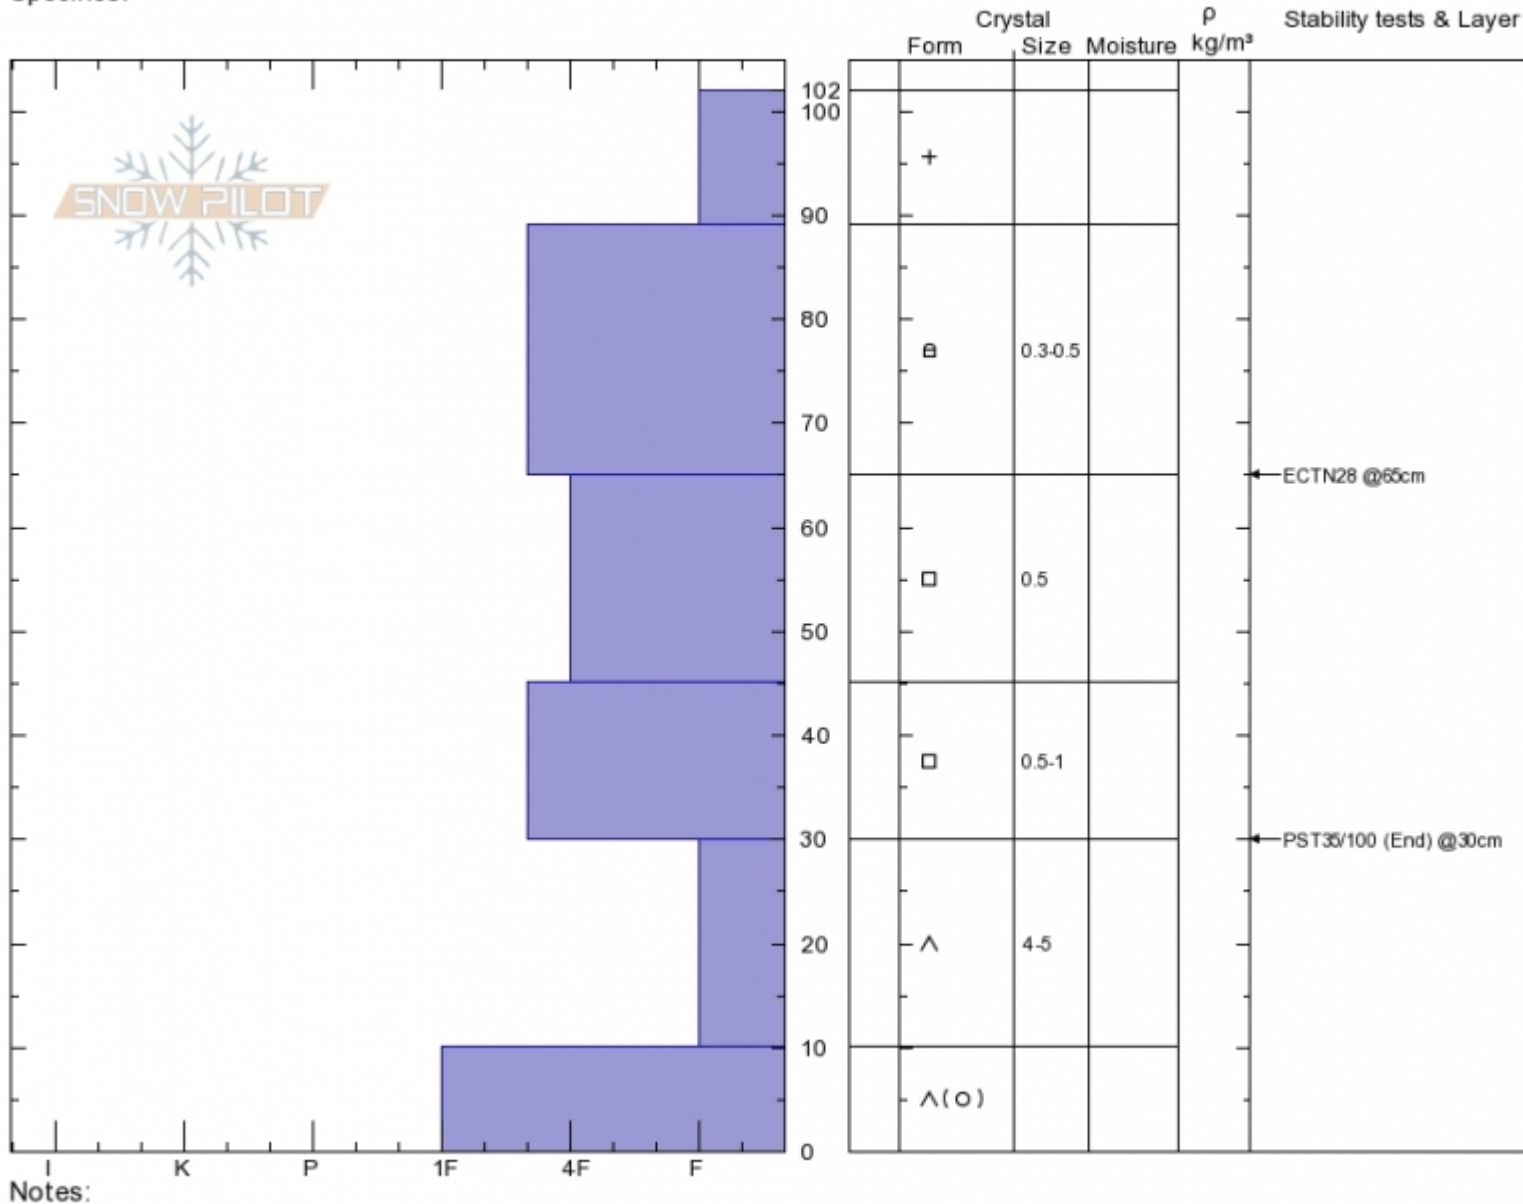

**Bacon Rind**  
**Madison Range-S**  
**MT**  
 Elevation: **8720 ft**  
 Aspect: **15°**  
 Specifics:

**Spencer Jonas**  
**01/24/2020 - 12:30pm**  
 Co-ord: **44.95100N, -111.09482W**  
 Slope Angle:  
 Wind Loading:

Stability:  
 Air Temperature:  
 Sky Cover: **X**  
 Precipitation: **NO**  
 Wind: **Calm**

HS:**102** Layer Notes:  
 PF:**5**  
 PS:**30**

Advisory Region  
 Southern Madison  
 Longitude  
 -111.10W  
 Latitude  
 44.96N  
 Southern Madison, 2020-01-25