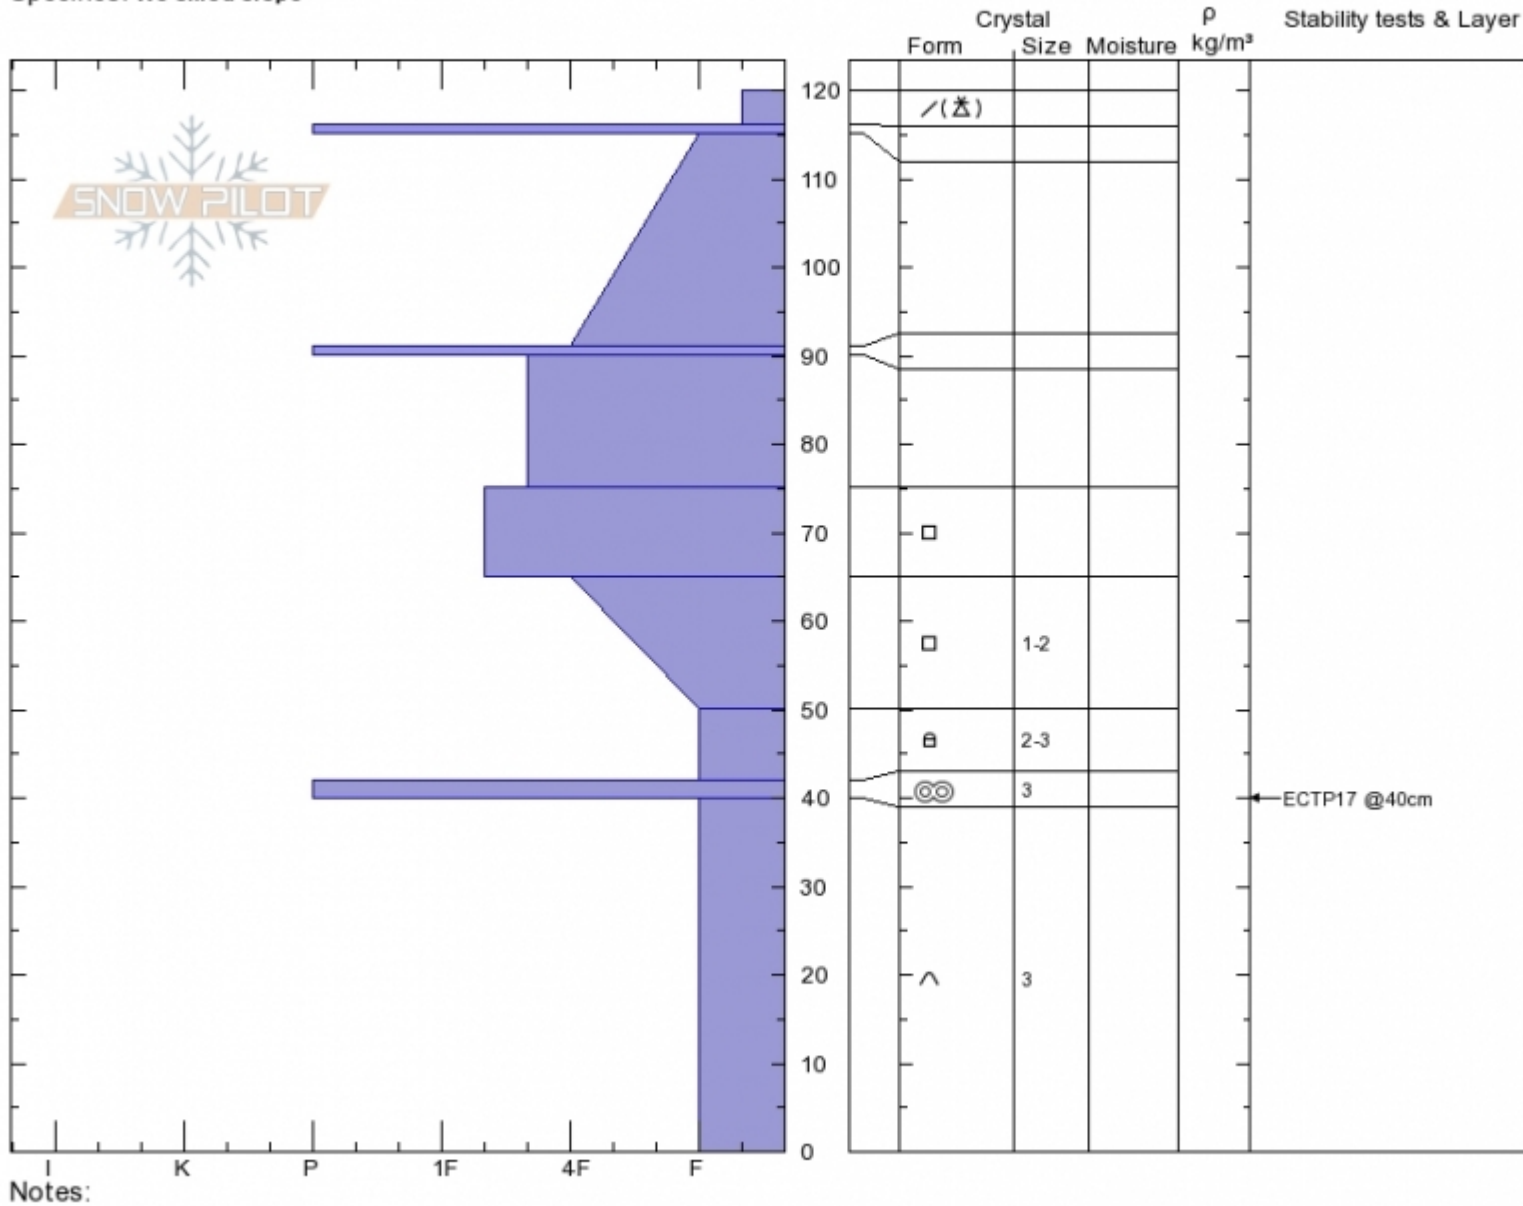

Flathead Pass 26-Jan
 Bridger Range
 MT
 Elevation: 8063 ft
 Aspect: 55°
 Specifics: We skied slope

Hannah Marshall
 01/26/2020 - 1:20pm
 Co-ord: 12T 500320W 5088941N
 Slope Angle: 26°
 Wind Loading:

Stability: Fair
 Air Temperature:
 Sky Cover: OVC
 Precipitation: NO
 Wind:

HS:120 Layer Notes:
 42-40cm: Problematic layer

Advisory Region
 Bridger Range
 Longitude
 -110.93W
 Latitude
 45.44N
 Bridger Range, 2020-01-27