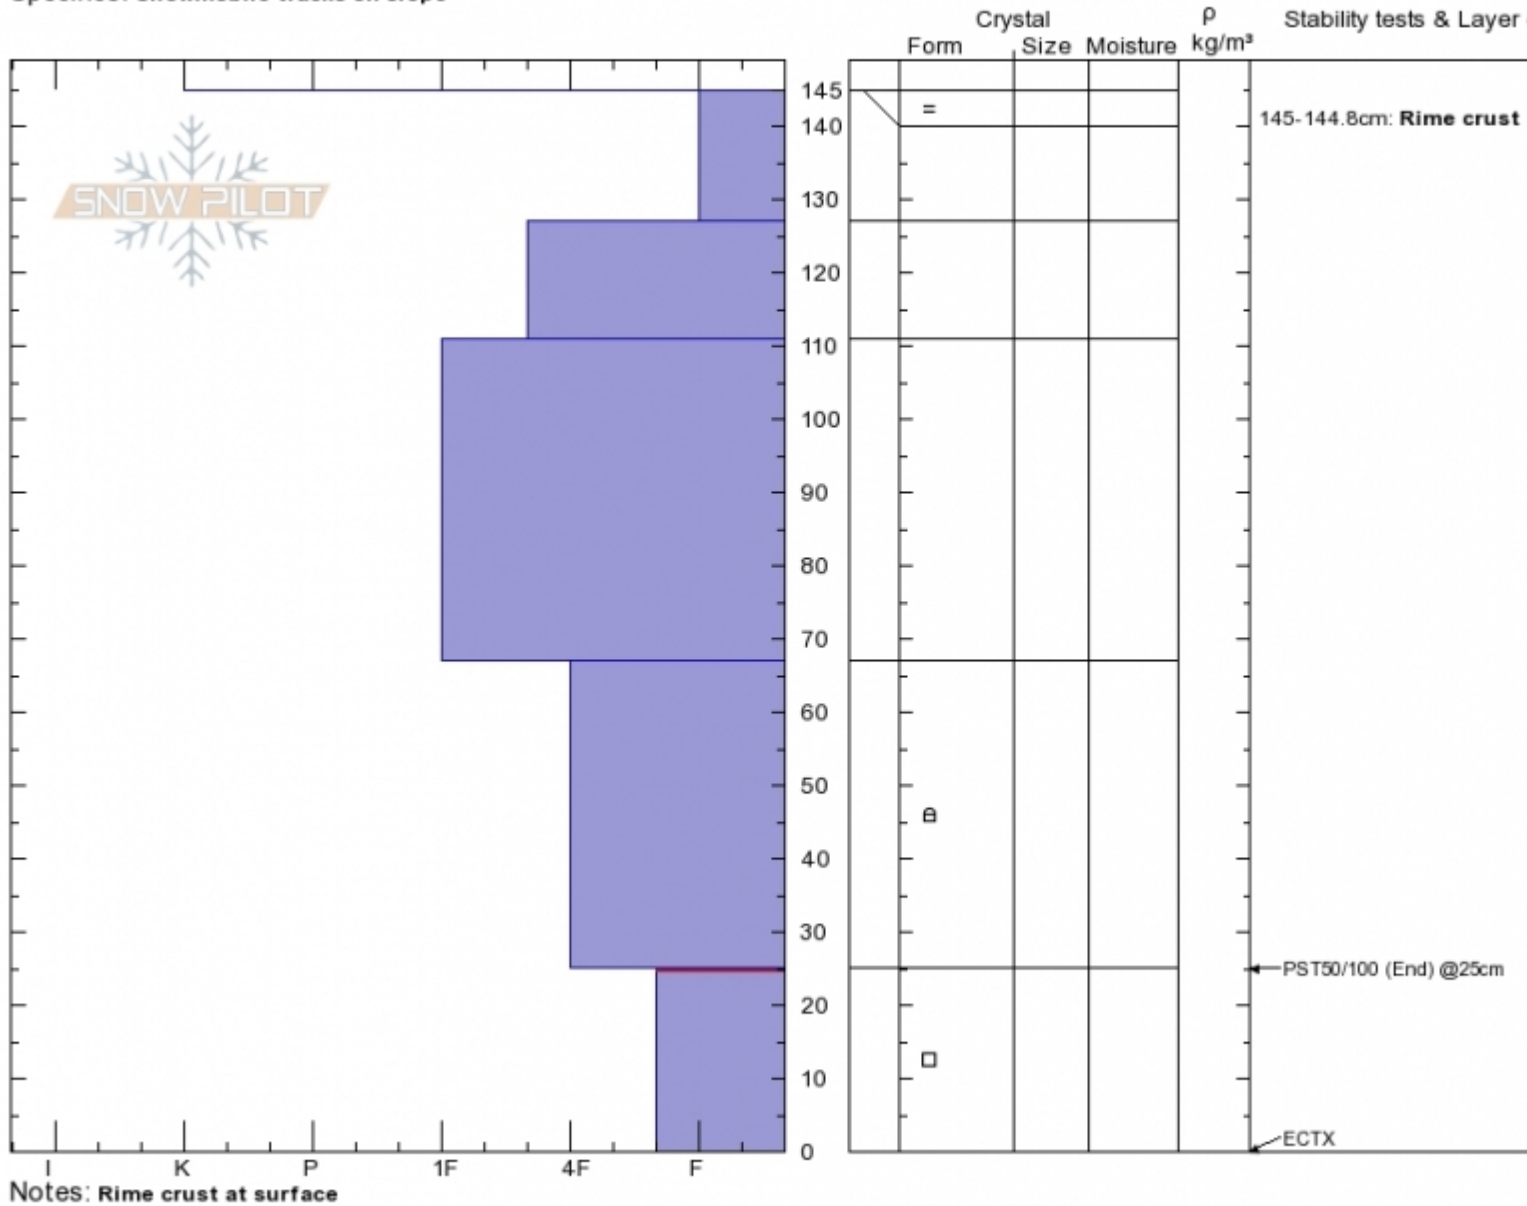

**Lionhead Ski Hill**  
**Lionhead Range**  
**MT**  
 Elevation: **8100 ft**  
 Aspect: **60°**  
 Specifics: **Snowmobile tracks on slope**

**Ian Hoyer**  
**01/31/2020 - 12:00pm**  
 Co-ord: **44.70389N, -111.29761W**  
 Slope Angle: **25°**  
 Wind Loading: **no**

Stability: **Good**  
 Air Temperature:  
 Sky Cover: **OVC**  
 Precipitation: **RV**  
 Wind: **Calm**

**HS:145** Layer Notes:  
**PF:20** 145-144.8cm: **Rime crust**  
 25-0cm: **Problematic layer**

Advisory Region  
 Lionhead Range  
 Longitude  
 -111.29W  
 Latitude  
 44.70N  
 Lionhead Range, 2020-02-01