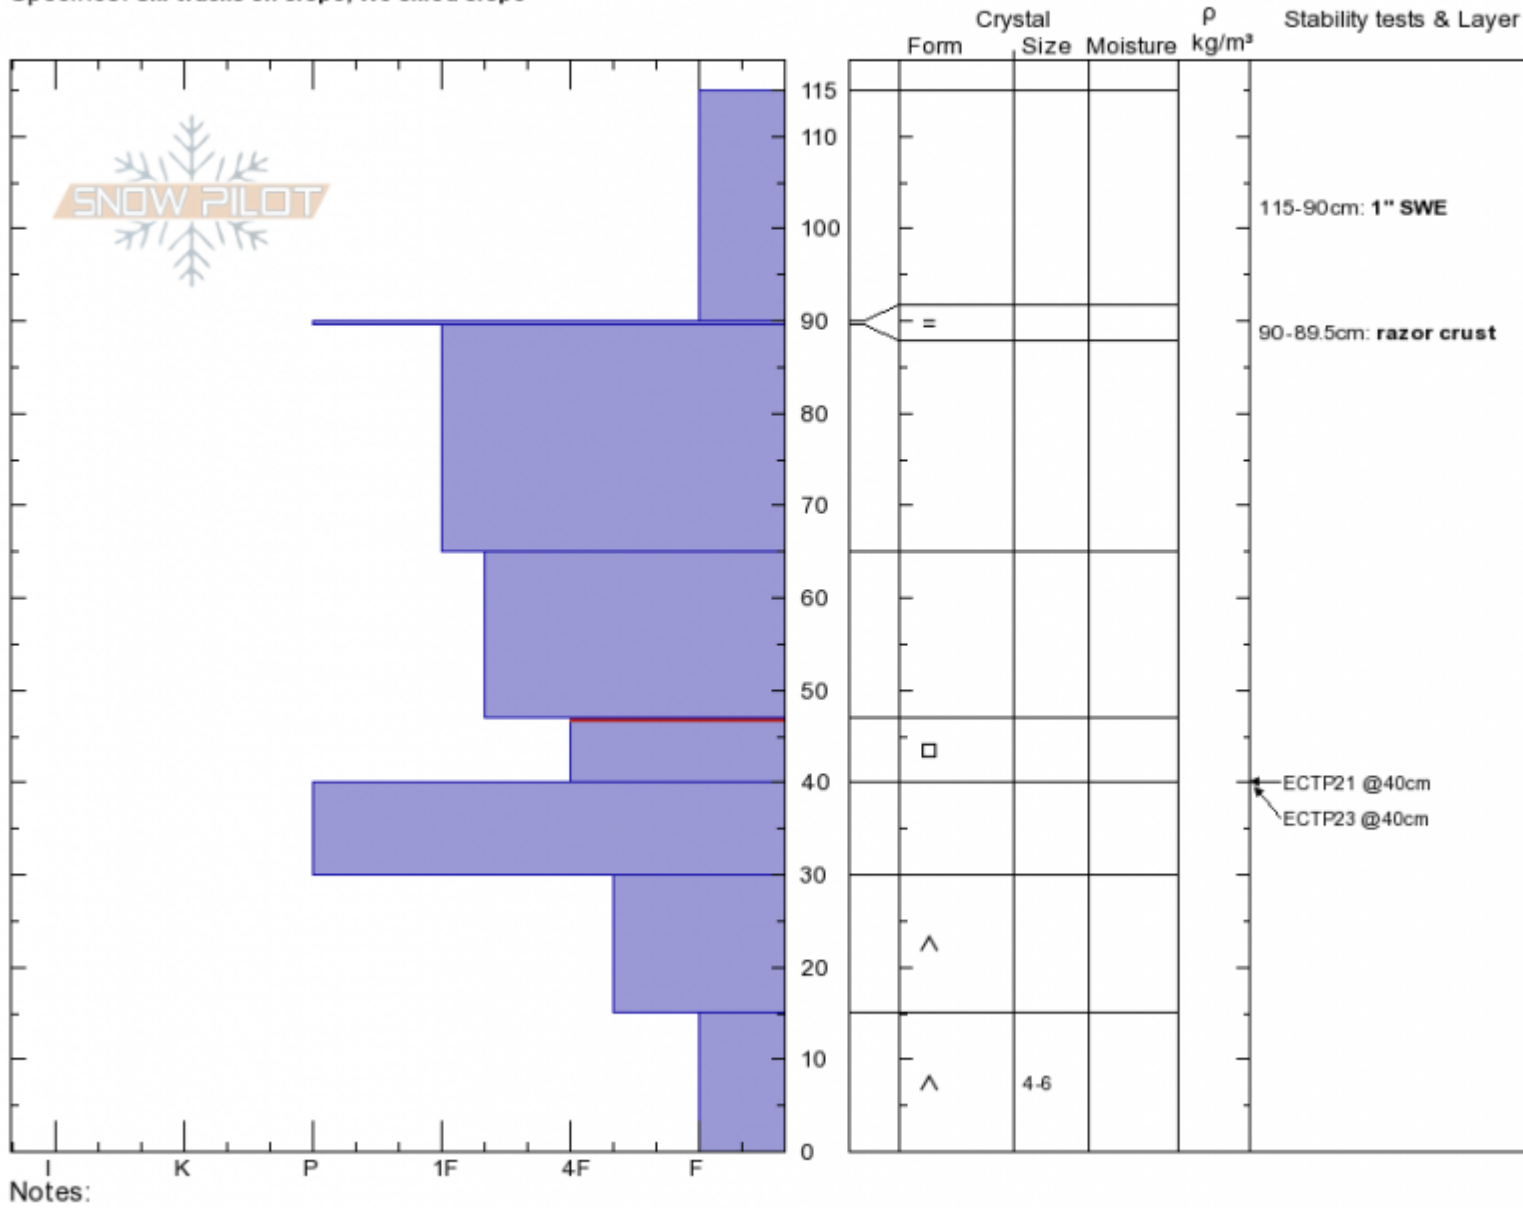

Above Hebgen Lake
Henry Mtns
MT
 Elevation: **9025 ft**
 Aspect: **160°**
 Specifics: **Ski tracks on slope; We skied slope**

Doug Chabot-Admin
02/04/2020 - 12:30pm
 Co-ord: **44.83425N, -111.34635W**
 Slope Angle: **24°**
 Wind Loading: **no**

Stability: **Fair**
 Air Temperature: **-9°C**
 Sky Cover: **CLR**
 Precipitation: **NO**
 Wind: **Calm**

HS: **115** Layer Notes:
 115-90cm: **1" SWE**
 90-89.5cm: **razor crust**
 47-40cm: **Problematic layer**

Advisory Region
 Lionhead Range
 Longitude
 -111.34W
 Latitude
 44.84N
 Lionhead Range, 2020-02-05