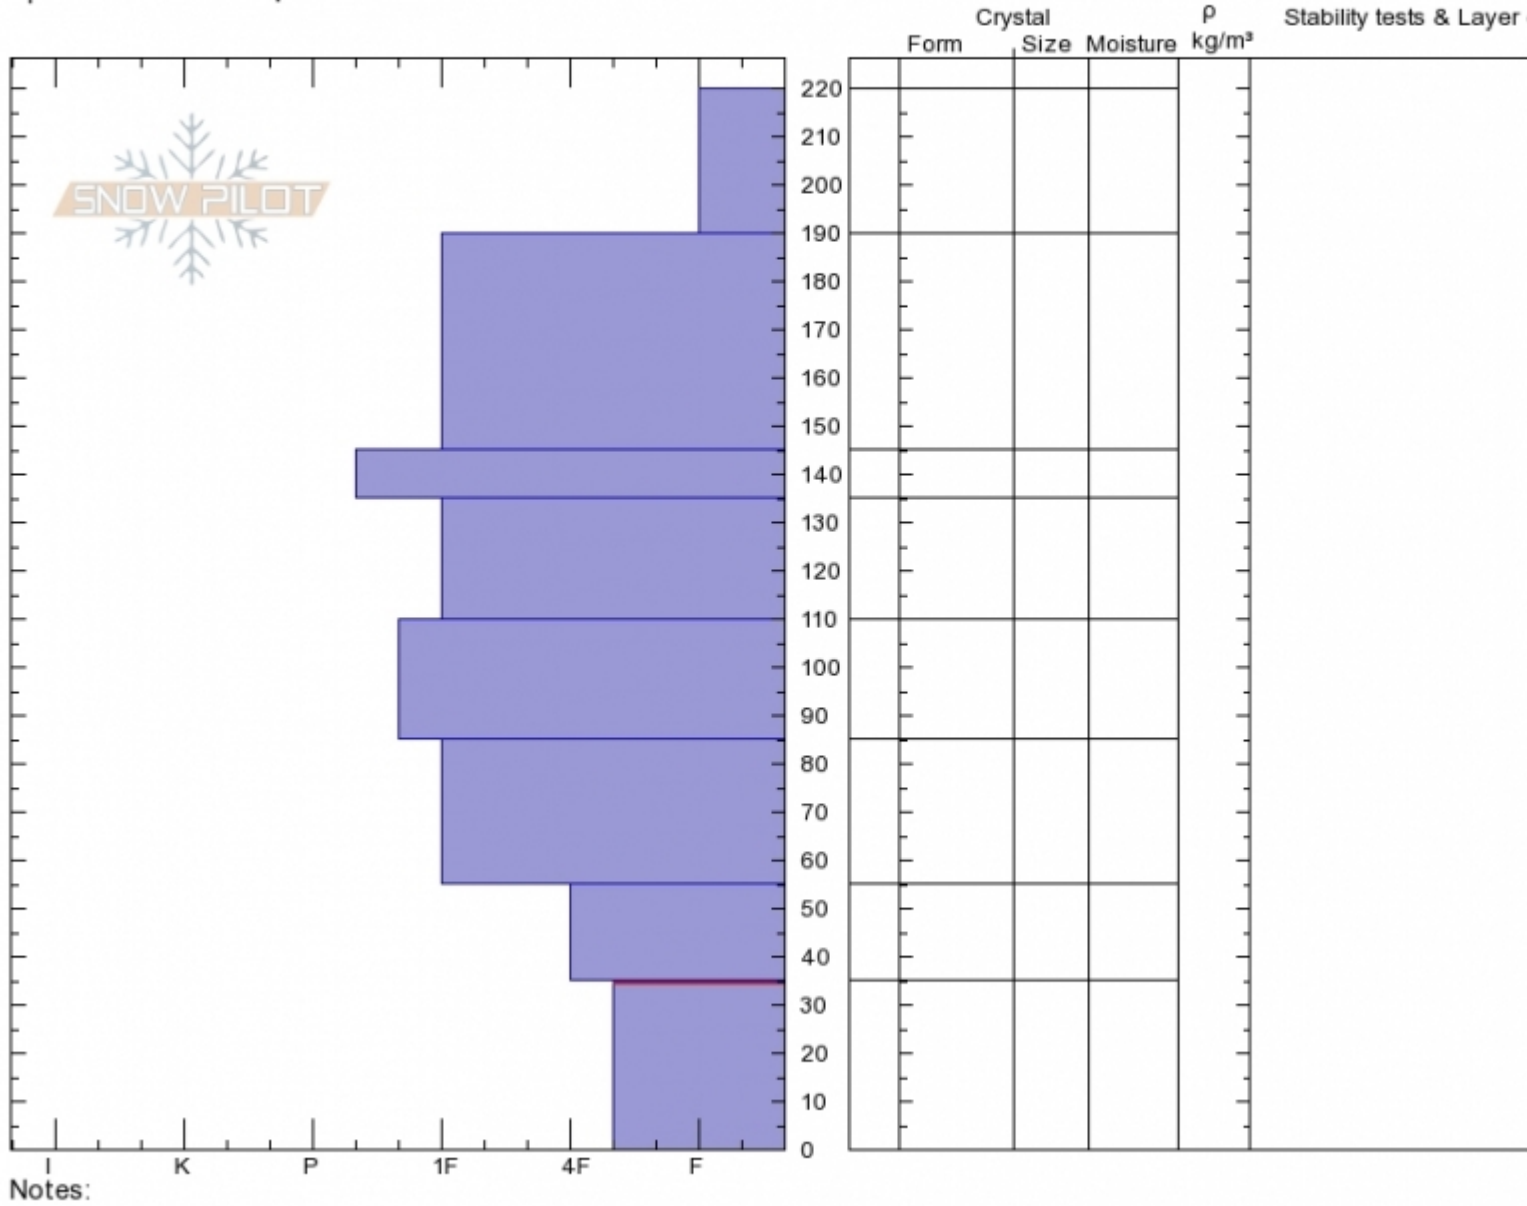

**Skyline West**  
**Madison Range-S**  
**MT**  
 Elevation: **9600 ft**  
 Aspect: **275°**  
 Specifics: **We skied slope**

**Ian Hoyer**  
**02/19/2020 - 1:00pm**  
 Co-ord: **44.90188N, -111.19656W**  
 Slope Angle: **25°**  
 Wind Loading: **no**

Stability: **Good**  
 Air Temperature:  
 Sky Cover: **CLR**  
 Precipitation: **NO**  
 Wind: **Calm**

**HS:220** Layer Notes:  
 35-0cm:**Problematic layer**

Advisory Region  
 Southern Madison  
 Longitude  
 -111.23W  
 Latitude  
 44.92N  
 Southern Madison, 2020-02-20