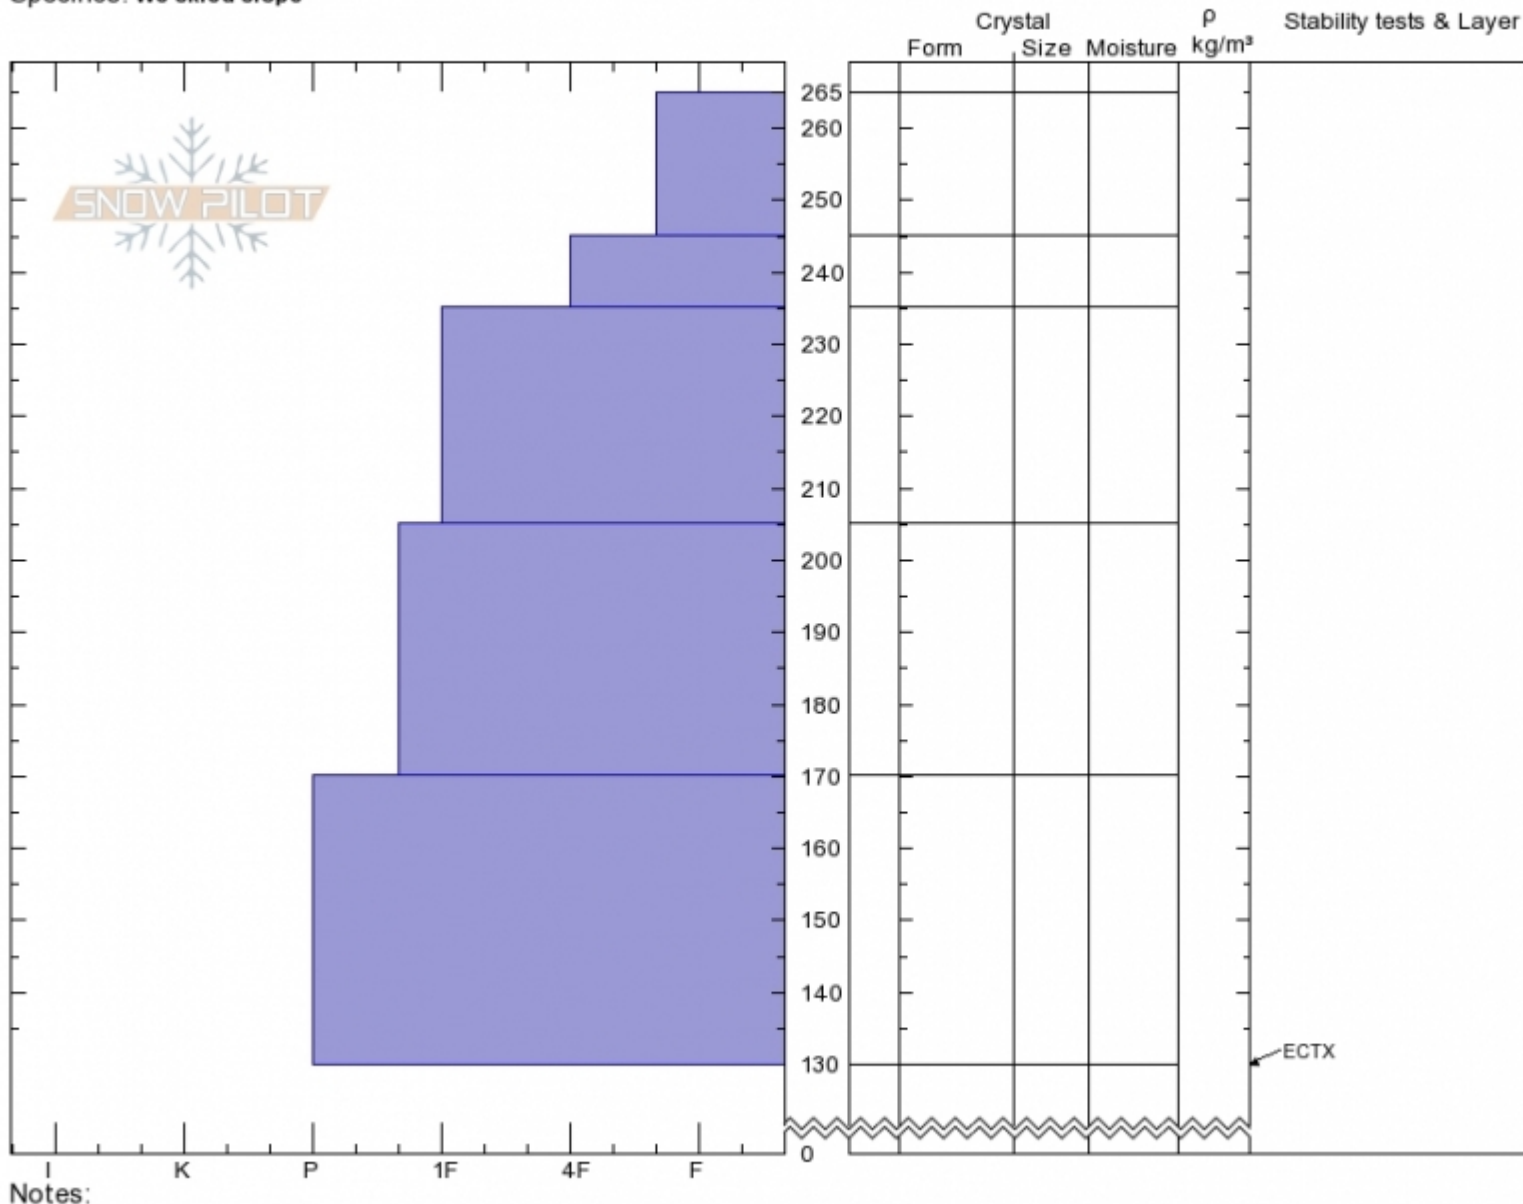

Republic Creek
Beartooths
MT

Elevation: 9800 ft
Aspect: 240°

Specifics: We skied slope

Spencer Jonas
02/24/2020 - 1:30pm

Co-ord: 44.98517N, -109.92538W

Slope Angle: 28°

Wind Loading:

Stability:
Air Temperature:

Sky Cover: BKN

Precipitation: NO

Wind: S Light Breeze

HS:265 Layer Notes:
PS:20

Advisory Region
Cooke City
Longitude
-109.94W
Latitude
44.99N

Forecast link: [GNFAC Avalanche Forecast for Tue Feb 25, 2020](#)
Cooke City, 2020-02-24