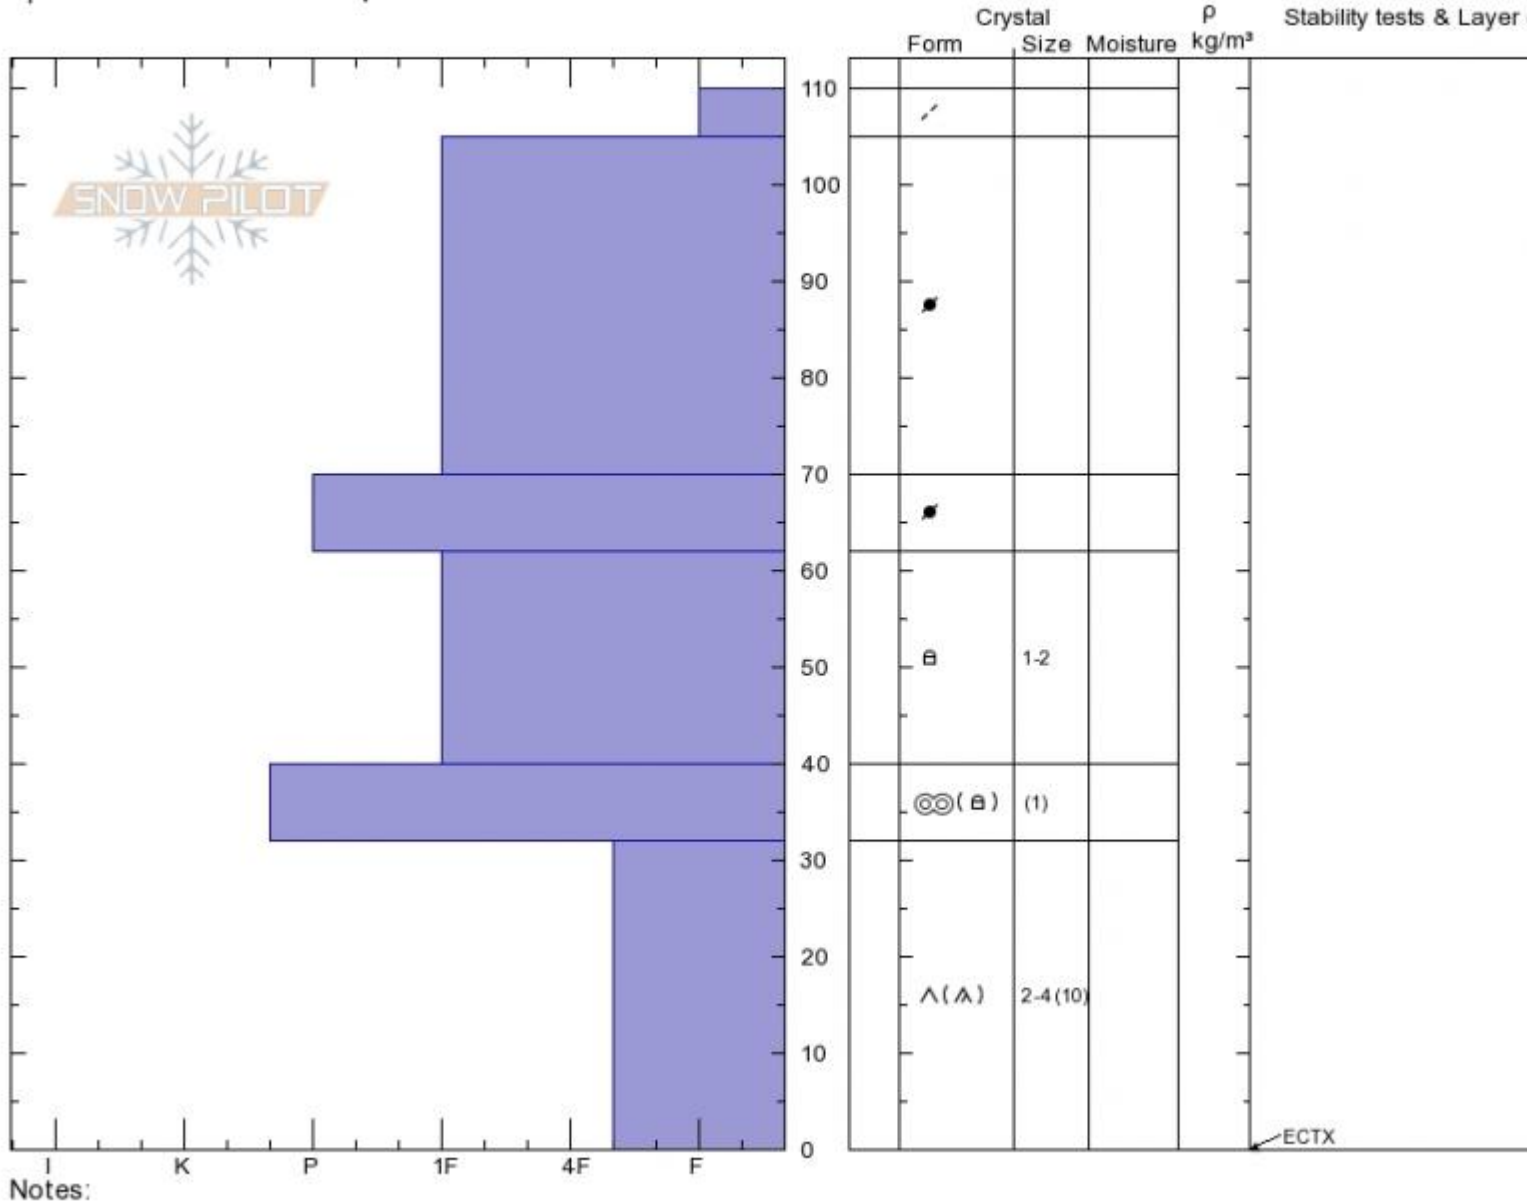

**Cedar Mountain**  
**Madison Range-N**  
**MT**  
 Elevation: 9303 ft  
 Aspect: 23°  
 Specifics: We snowmobiled slope

**Dave Zinn**  
 03/02/2020 - 12:00pm  
 Co-ord: 45.22654N, -111.49264W  
 Slope Angle: 15°  
 Wind Loading: **yes**

Stability: **Fair**  
 Air Temperature:  
 Sky Cover: **SCT**  
 Precipitation: **NO**  
 Wind: **SW Moderate**

HS:110 Layer Notes:  
 PF:20 32-0cm:**Problematic layer**

Advisory Region  
 Northern Madison  
 Longitude  
 -111.49W  
 Latitude  
 45.23N