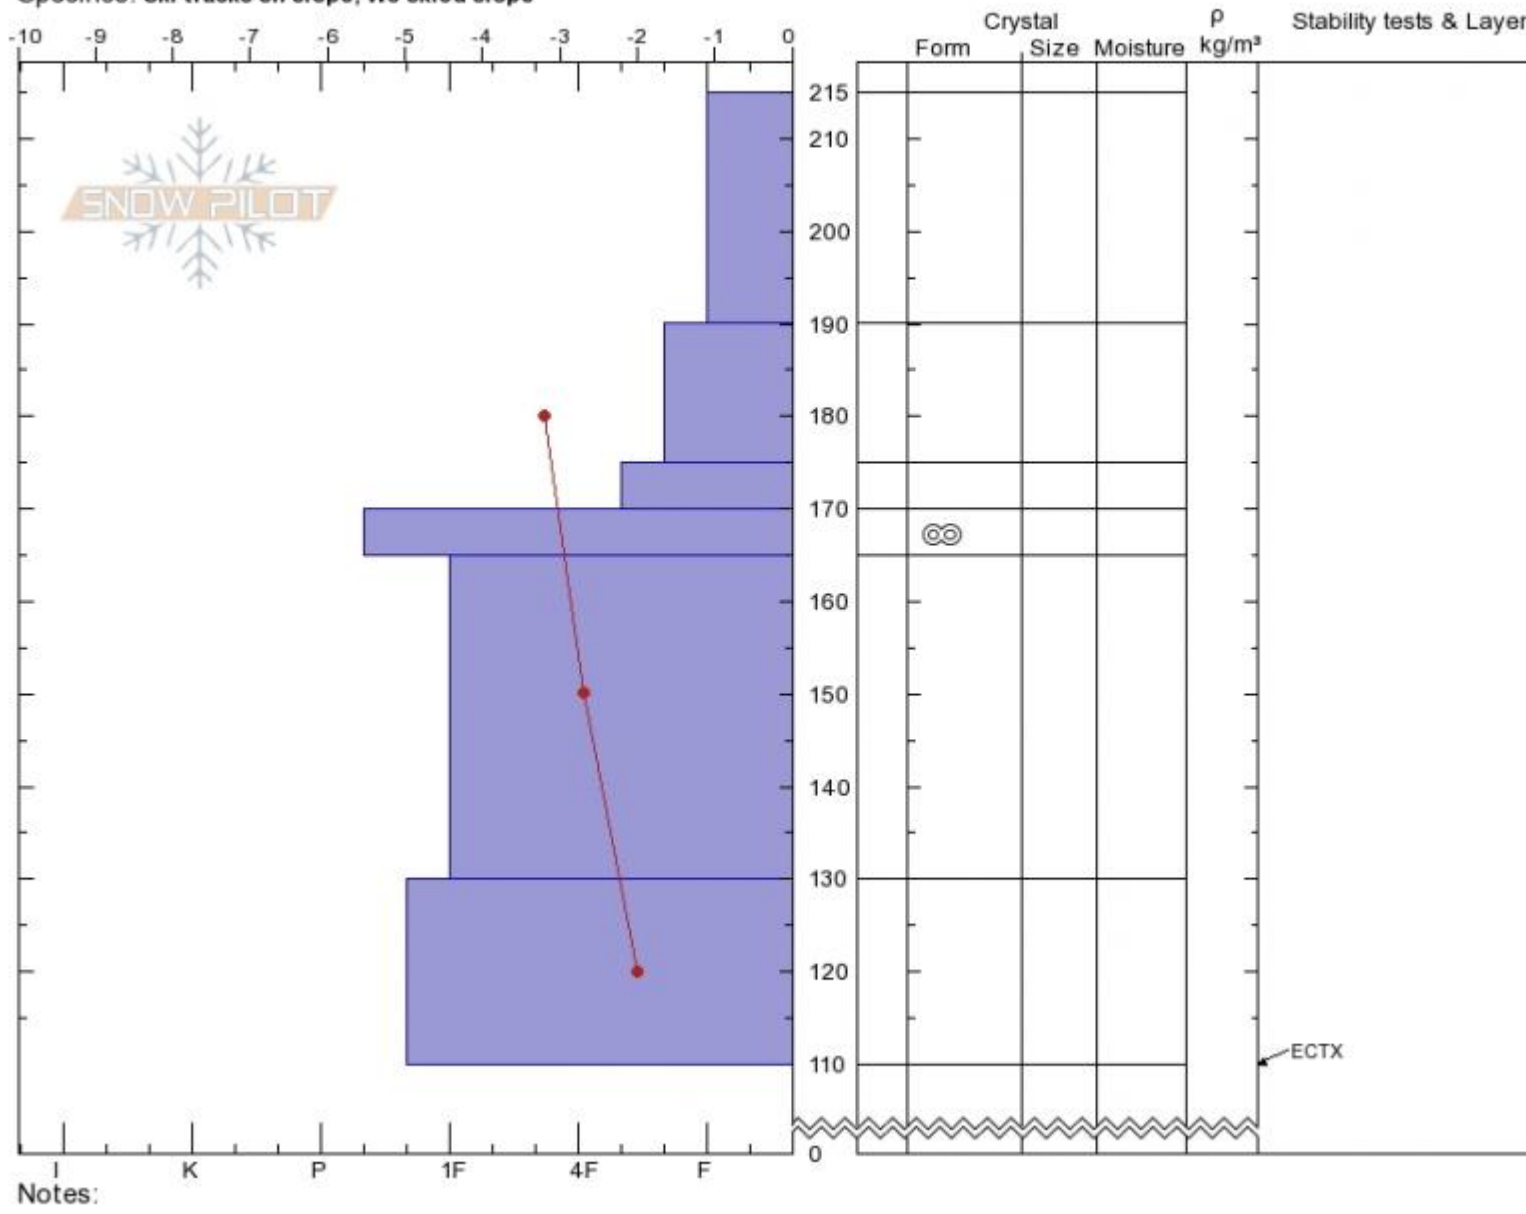

Spankys  
 Madison Range-N  
 MT  
 Elevation: 9300 ft  
 Aspect: 70°  
 Specifics: Ski tracks on slope; We skied slope

Spencer Jonas  
 03/15/2020 - 11:30am  
 Co-ord: 45.32909N, -111.38120W  
 Slope Angle: 33°  
 Wind Loading: no

Stability: **Good**  
 Air Temperature:  
 Sky Cover: **OVC**  
 Precipitation:  
 Wind: **Calm**

HS:215 Layer Notes:

Notes:  
 Advisory Region  
 Northern Madison  
 Longitude  
 -111.38W  
 Latitude  
 45.35N  
 Northern Madison, 2020-03-15