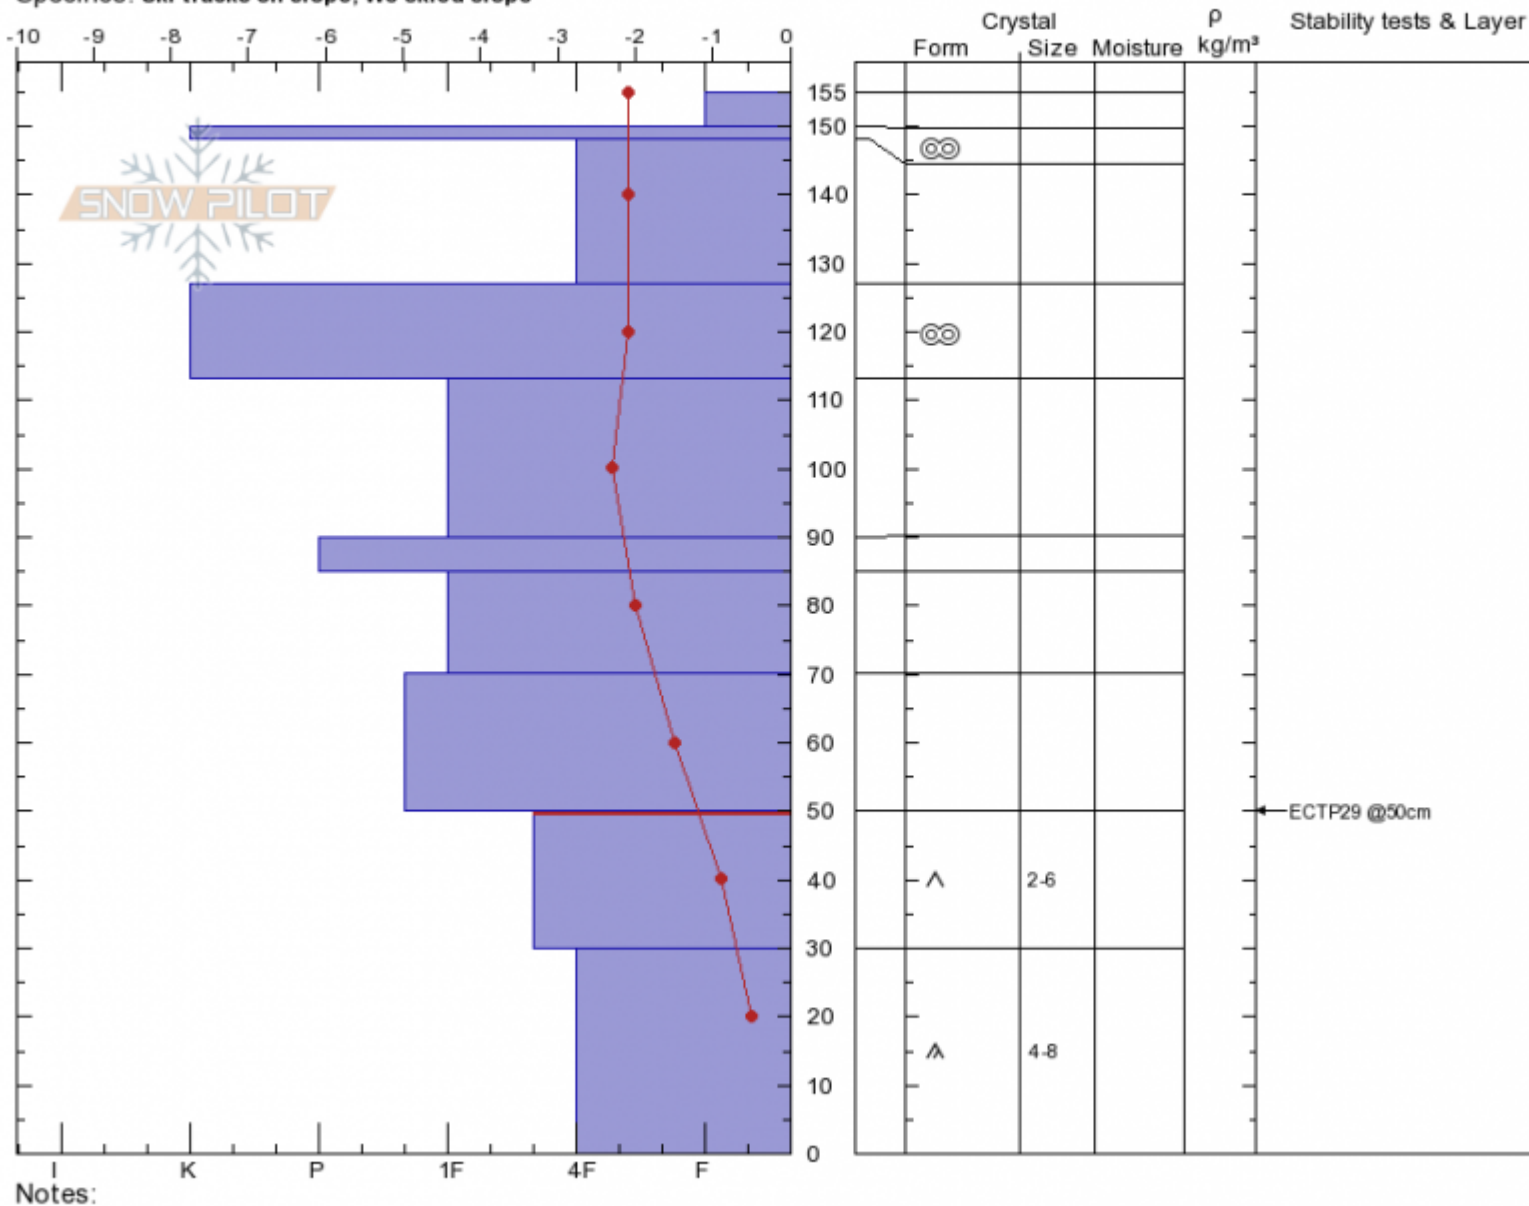

Bacon Rind Meadow
Madison Range-S
MT
 Elevation: **8691 ft**
 Aspect: **95°**
 Specifics: **Ski tracks on slope; We skied slope**

Doug Chabot-Admin
03/18/2020 - 11:45am
 Co-ord: **44.96777N, -111.09633W**
 Slope Angle: **17°**
 Wind Loading:

Stability: **Good**
 Air Temperature: **-4°C**
 Sky Cover: **OVC**
 Precipitation: **S1**
 Wind:

HS: **155** Layer Notes:
 50-30cm: **Problematic layer**

Advisory Region
 Southern Madison
 Longitude
 -111.10W
 Latitude
 44.96N
 Southern Madison, 2020-03-18