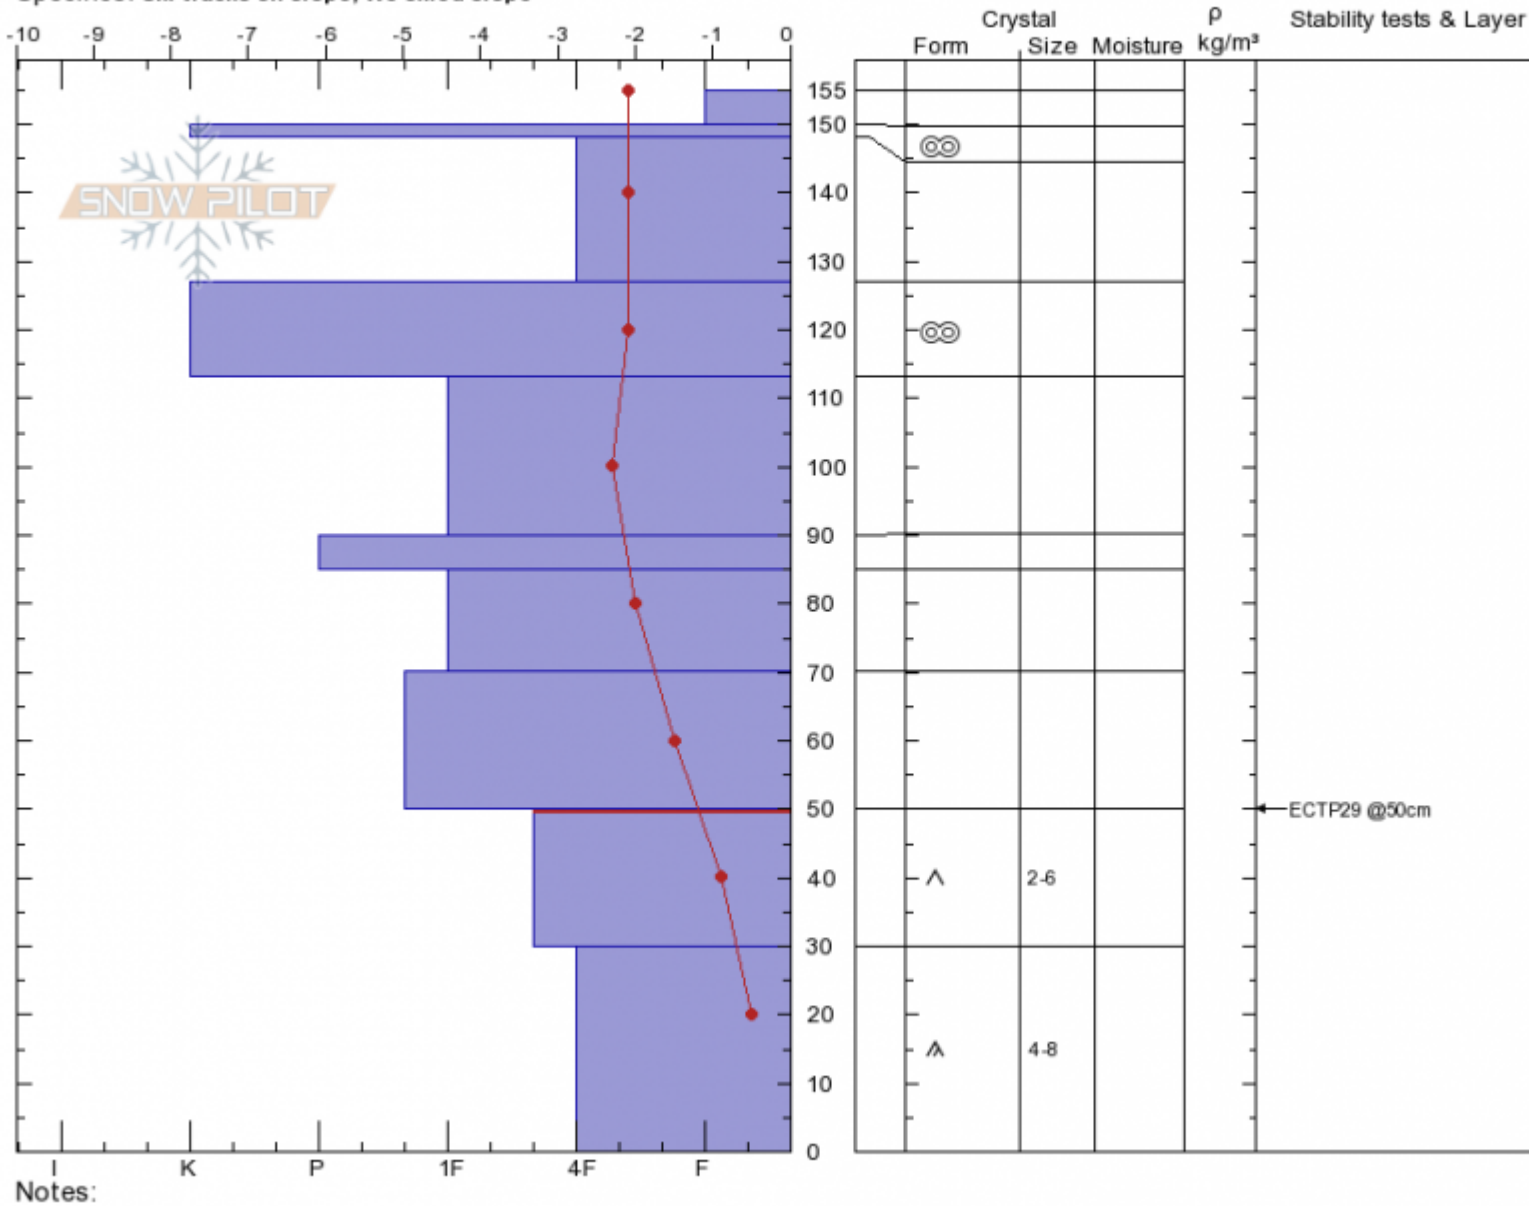

**Bacon Rind Meadow**  
**Madison Range-S**  
**MT**  
 Elevation: **8691 ft**  
 Aspect: **95°**  
 Specifics: **Ski tracks on slope; We skied slope**

**Doug Chabot-Admin**  
**03/18/2020 - 11:45am**  
 Co-ord: **44.96777N, -111.09633W**  
 Slope Angle: **17°**  
 Wind Loading:

Stability: **Good**  
 Air Temperature: **-4°C**  
 Sky Cover: **OVC**  
 Precipitation: **S1**  
 Wind:

HS: **155** Layer Notes:  
 50-30cm: **Problematic layer**

Advisory Region  
 Southern Madison  
 Longitude  
 -111.10W  
 Latitude  
 44.96N  
 Southern Madison, 2020-03-18