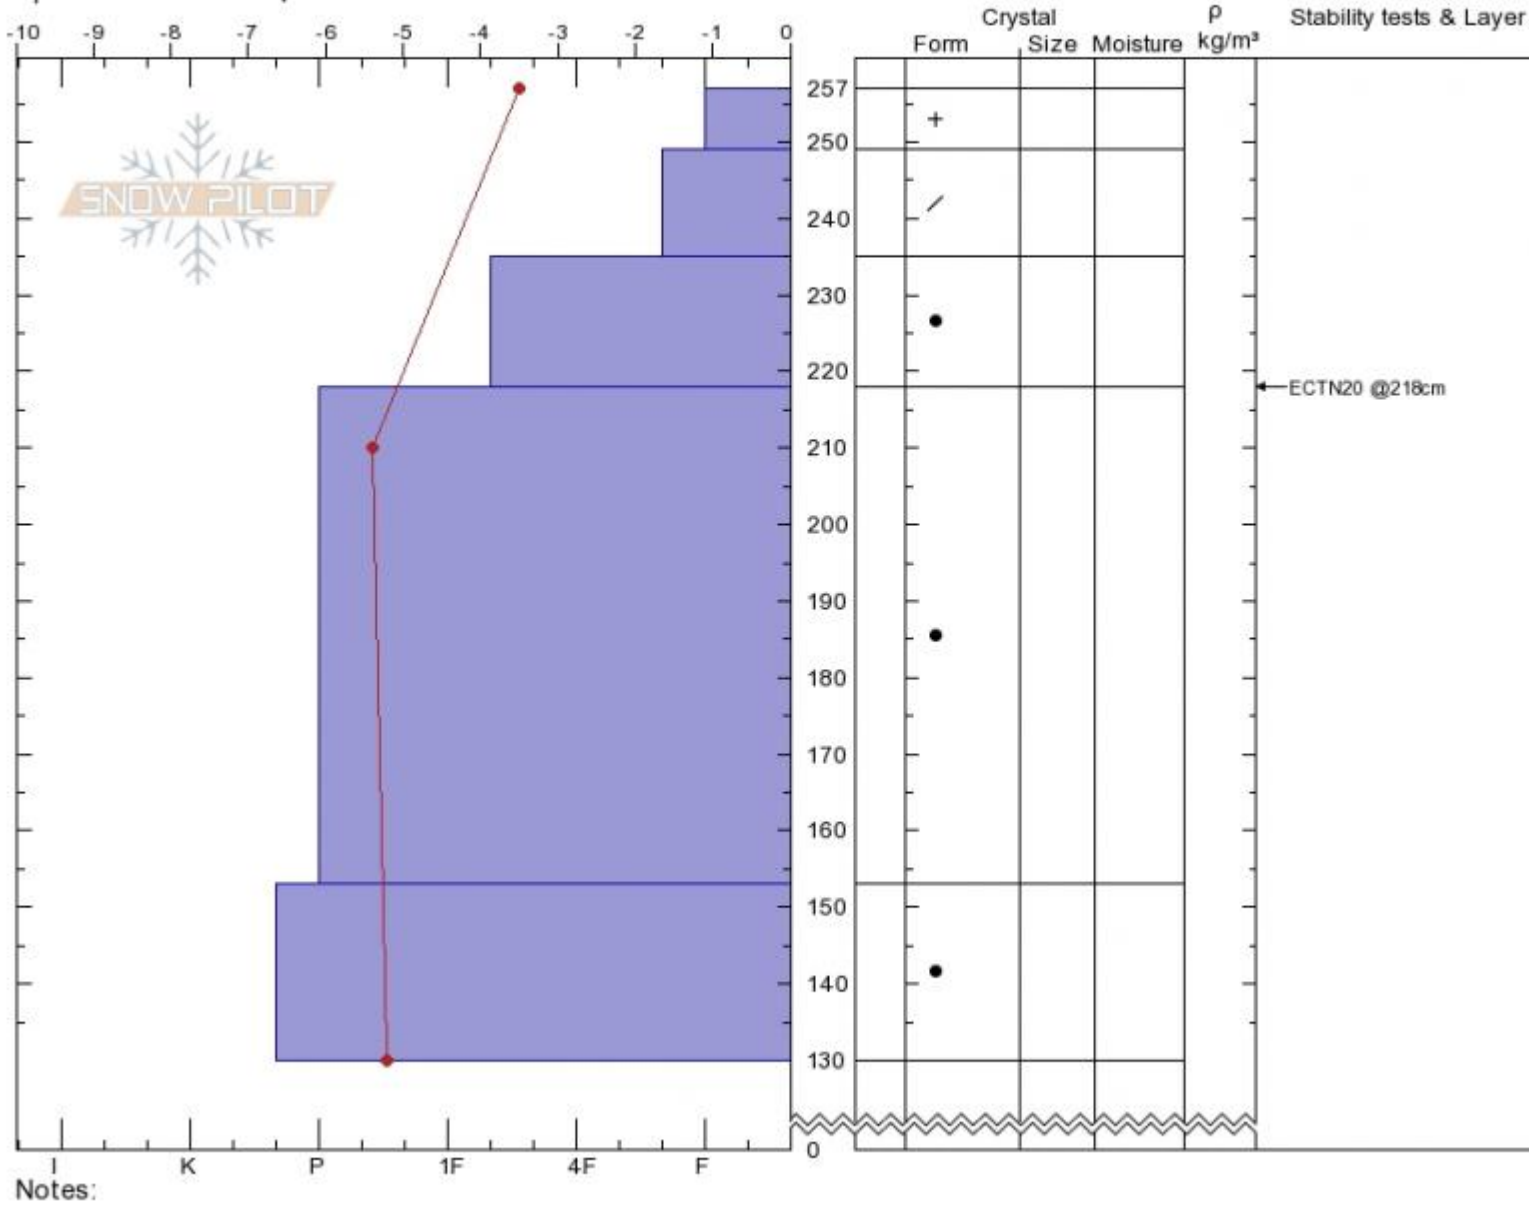

East of Koch Low
 Madison Range-S
 MT
 Elevation: 8800 ft
 Aspect: 15°
 Specifics: We skied slope

Dave Zinn
 03/21/2020 - 12:00pm
 Co-ord: 45.04380N, -111.42141W
 Slope Angle: 27°
 Wind Loading: previous

Stability: **Good**
 Air Temperature: -3°C
 Sky Cover: **CLR**
 Precipitation: **NO**
 Wind: **Light Breeze**

HS:257 Layer Notes:
 PF:20

Advisory Region
 Southern Madison
 Longitude
 -111.42W
 Latitude
 45.04N
 Southern Madison, 2020-03-21