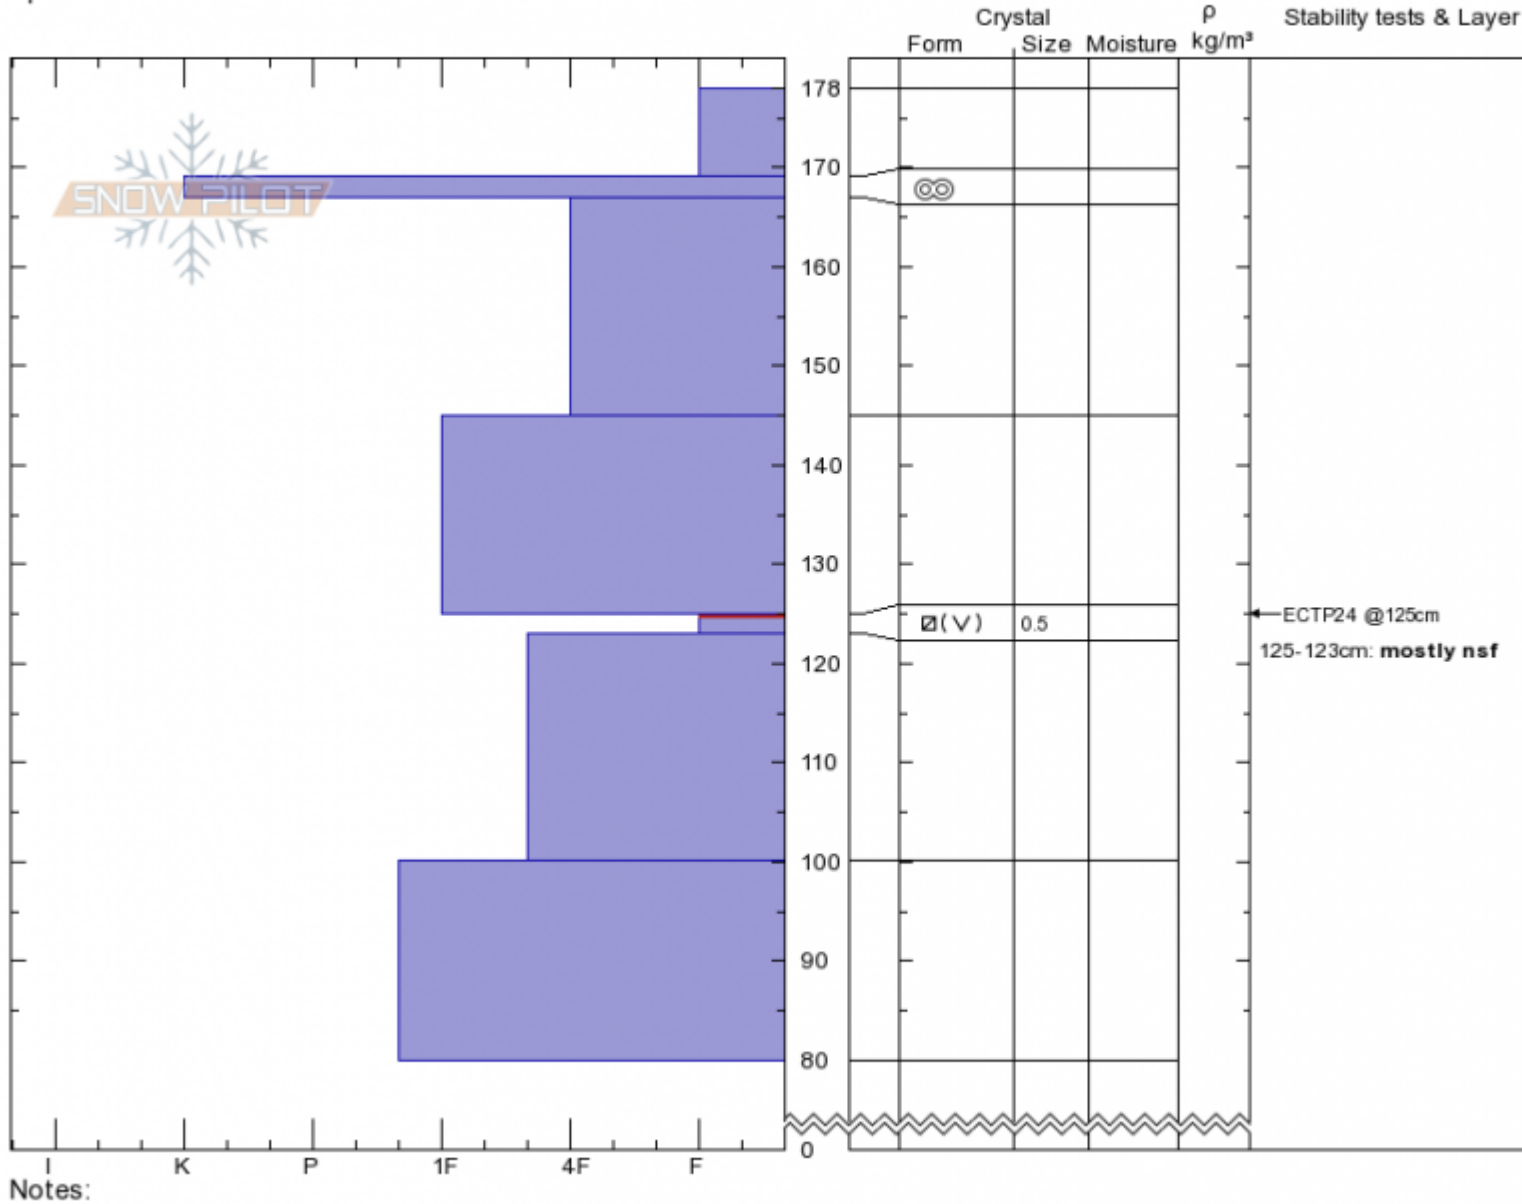

**Marge**  
**Lionhead Range**  
**MT**  
 Elevation: **8918 ft**  
 Aspect: **75°**  
 Specifics:

**Doug Chabot-Admin**  
**03/27/2020 - 12:30pm**  
 Co-ord: **44.71511N, -111.31721W**  
 Slope Angle: **28°**  
 Wind Loading: **previous**

Stability: **Fair**  
 Air Temperature: **2°C**  
 Sky Cover: **SCT**  
 Precipitation: **NO**  
 Wind:

**HS:178** Layer Notes:  
 125-123cm: **mostly nsf**  
 125-123cm: **Problematic layer**

Advisory Region  
 Lionhead Range  
 Longitude  
 -111.32W  
 Latitude  
 44.71N  
 Lionhead Range, 2020-03-28