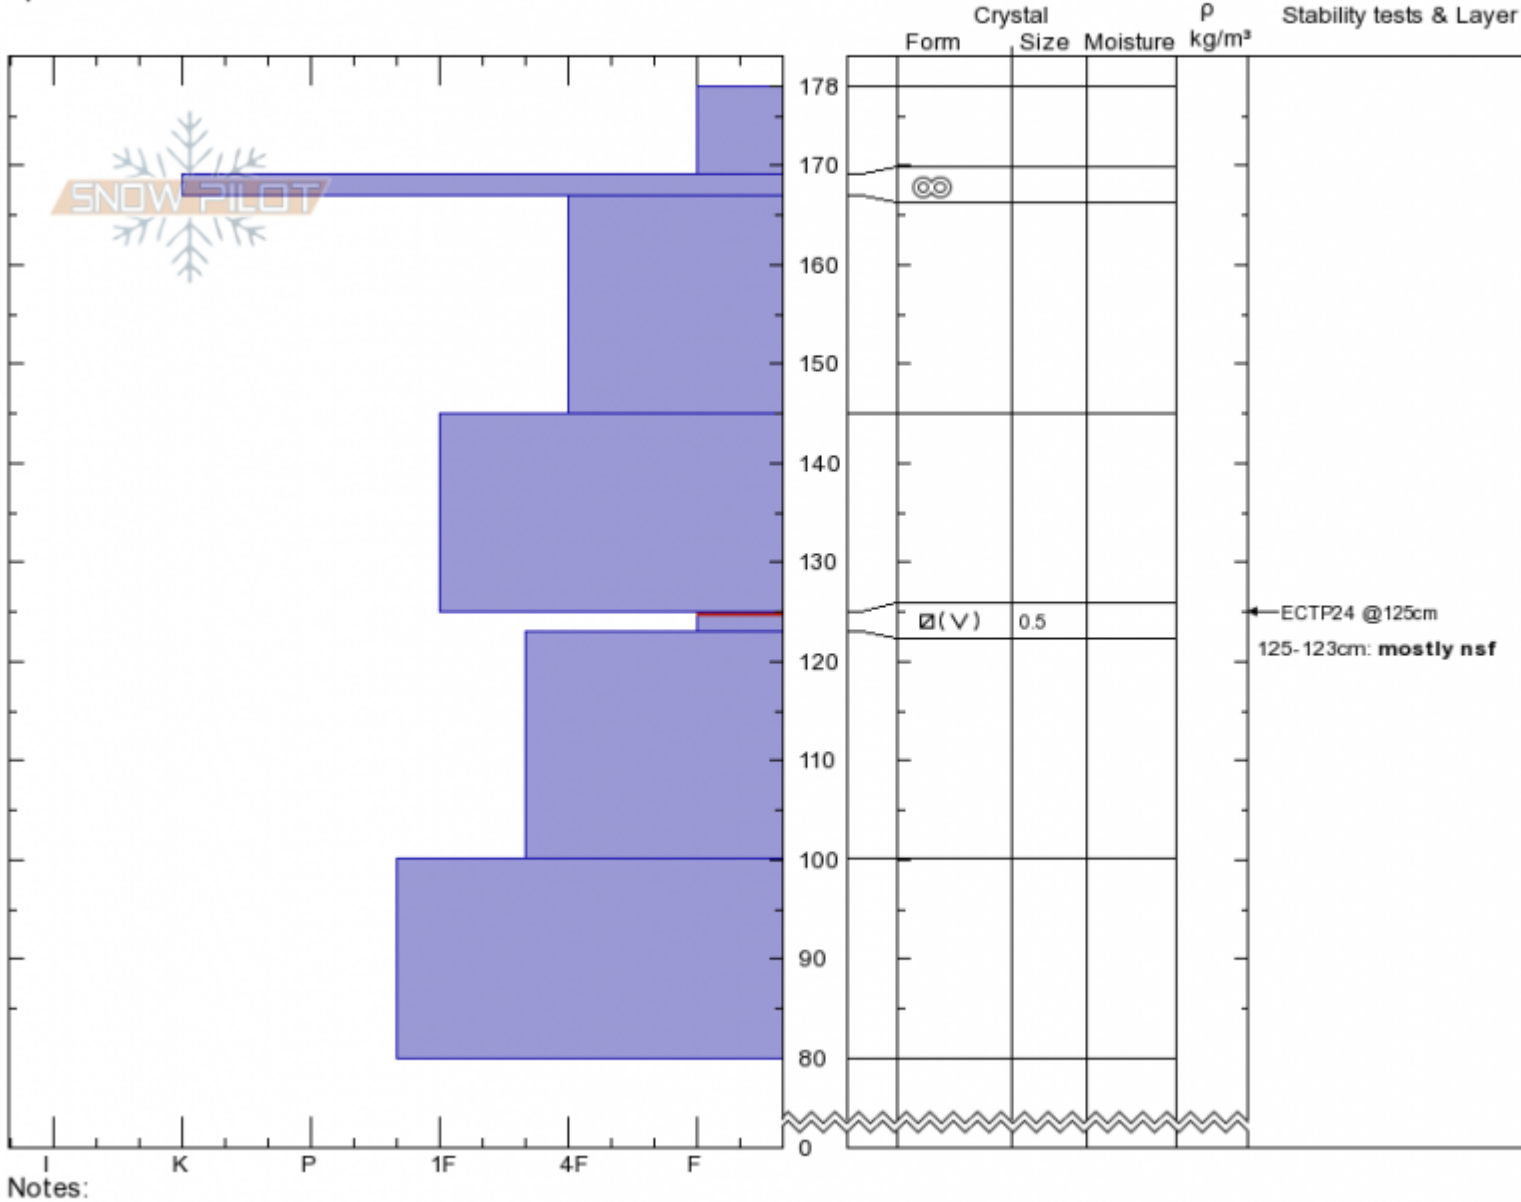

Marge
Lionhead Range
MT
Elevation: **8918 ft**
Aspect: **75°**
Specifics:

Doug Chabot-Admin
03/27/2020 - 12:30pm
Co-ord: **44.71511N, -111.31721W**
Slope Angle: **28°**
Wind Loading: **previous**

Stability: **Fair**
Air Temperature: **2°C**
Sky Cover: **SCT**
Precipitation: **NO**
Wind:

HS:178 Layer Notes:
125-123cm: **mostly nsf**
125-123cm: **Problematic layer**

Notes:
Advisory Region
Lionhead Range
Longitude
-111.32W
Latitude
44.71N
Lionhead Range, 2020-03-28