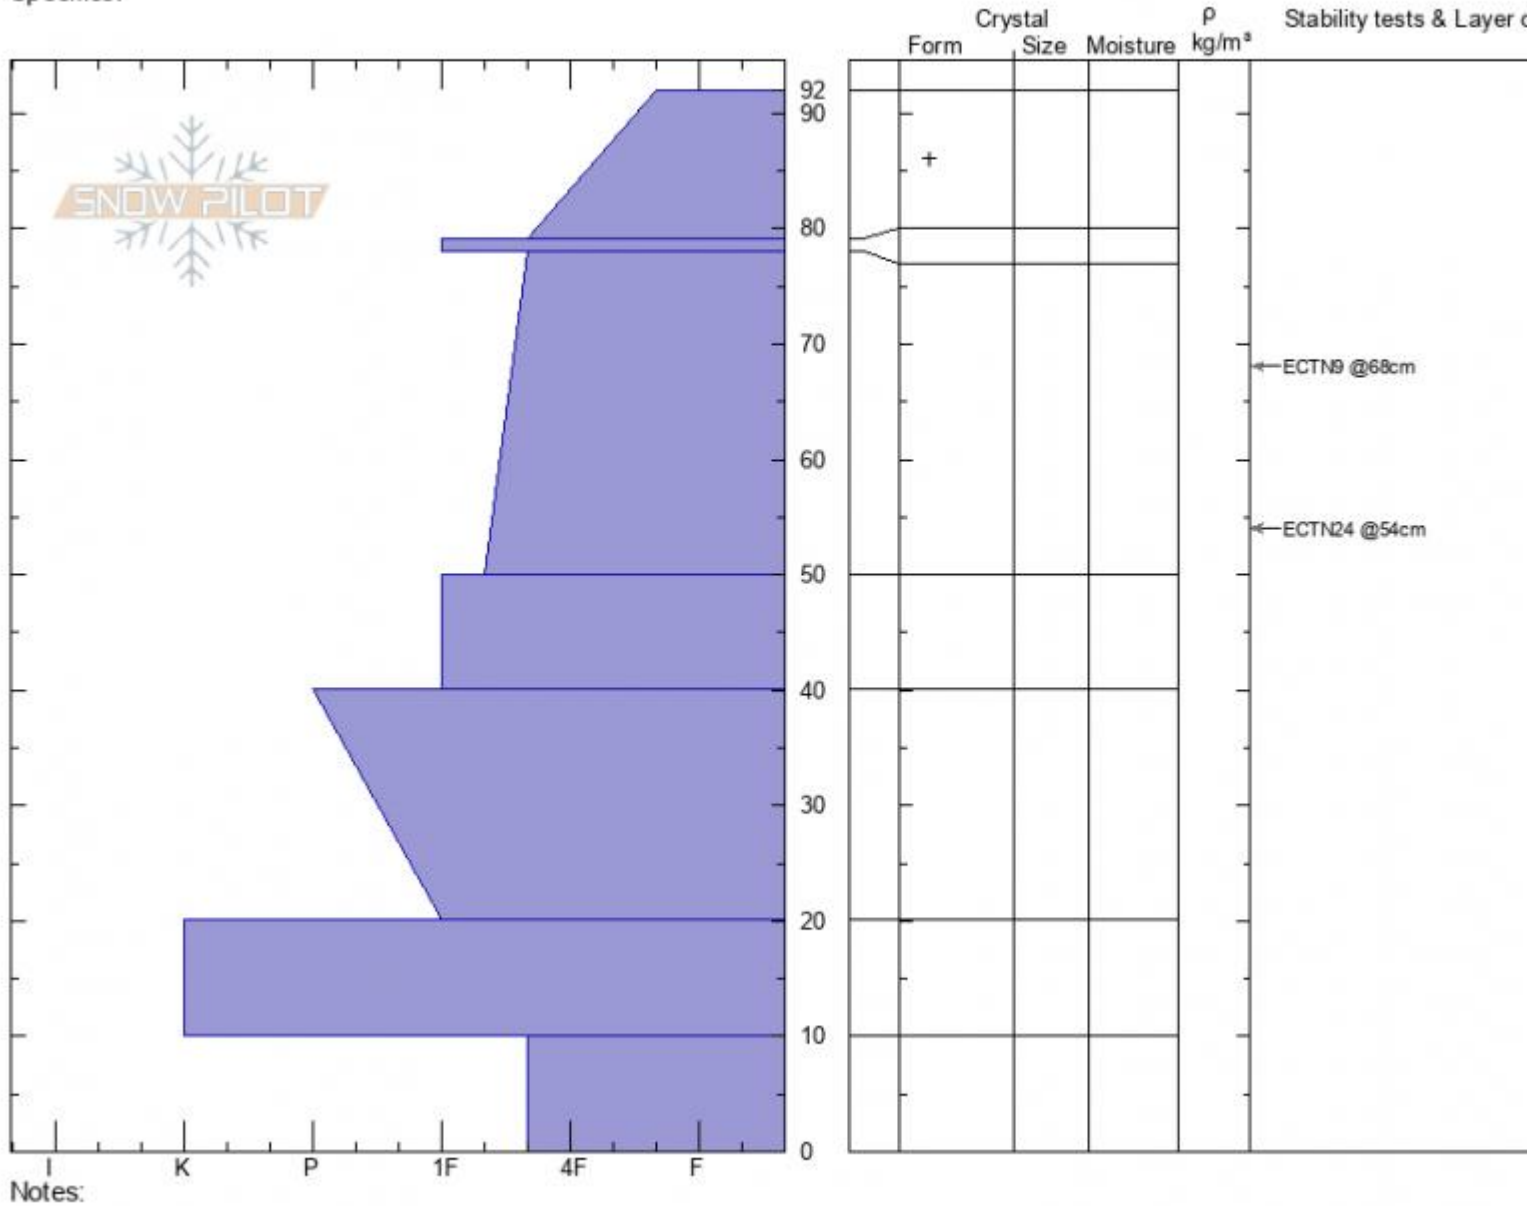

SE Mt. Henderson
 Beartooths
 MT
 Elevation: 8975 ft
 Aspect: 64°
 Specifics:

Beau Fredlund
 10/20/2020 - 10:00am
 Co-ord: 45.04422N, -109.91757E
 Slope Angle: 28°
 Wind Loading:

Stability:
 Air Temperature:
 Sky Cover:
 Precipitation: **NO**
 Wind:

HS: 92 Layer Notes:
 78-50cm: Problematic layer

Advisory Region
 Cooke City
 Longitude
 -109.95W
 Latitude
 45.06N
 Cooke City, 2020-11-07