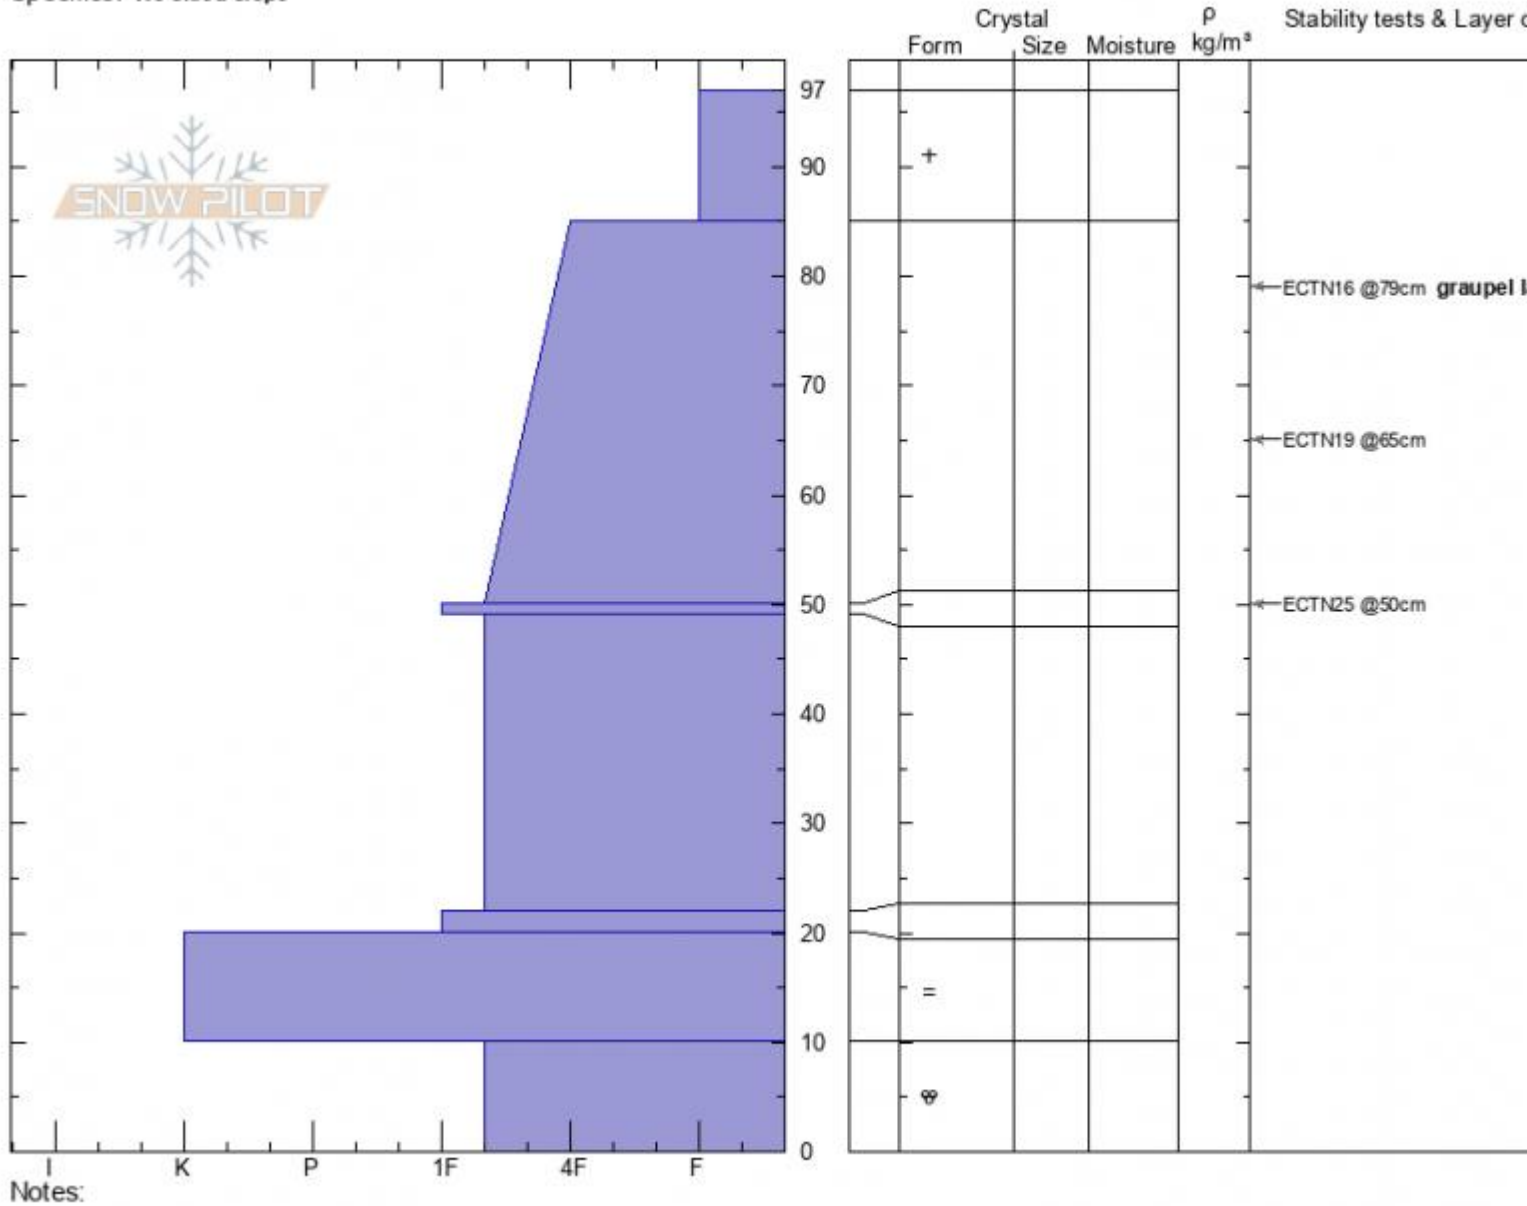

east Mt. Republic
Absaroka Range
MT
 Elevation: **9398 ft**
 Aspect: **56°**
 Specifics: **We skied slope**

Beau Fredlund
10/23/2020 - 10:45am
 Co-ord: **45.00521N, -109.94418E**
 Slope Angle: **27°**
 Wind Loading:

Stability:
 Air Temperature:
 Sky Cover: **BKN**
 Precipitation:
 Wind: **SW**

HS: **97** Layer Notes:
 85-50cm: **Problematic layer**

Advisory Region
 Cooke City
 Longitude
 -109.96W
 Latitude
 45.00N

Forecast link: [GNFAC Avalanche Forecast for Mon Nov 9, 2020](#)
 Cooke City, 2020-11-07