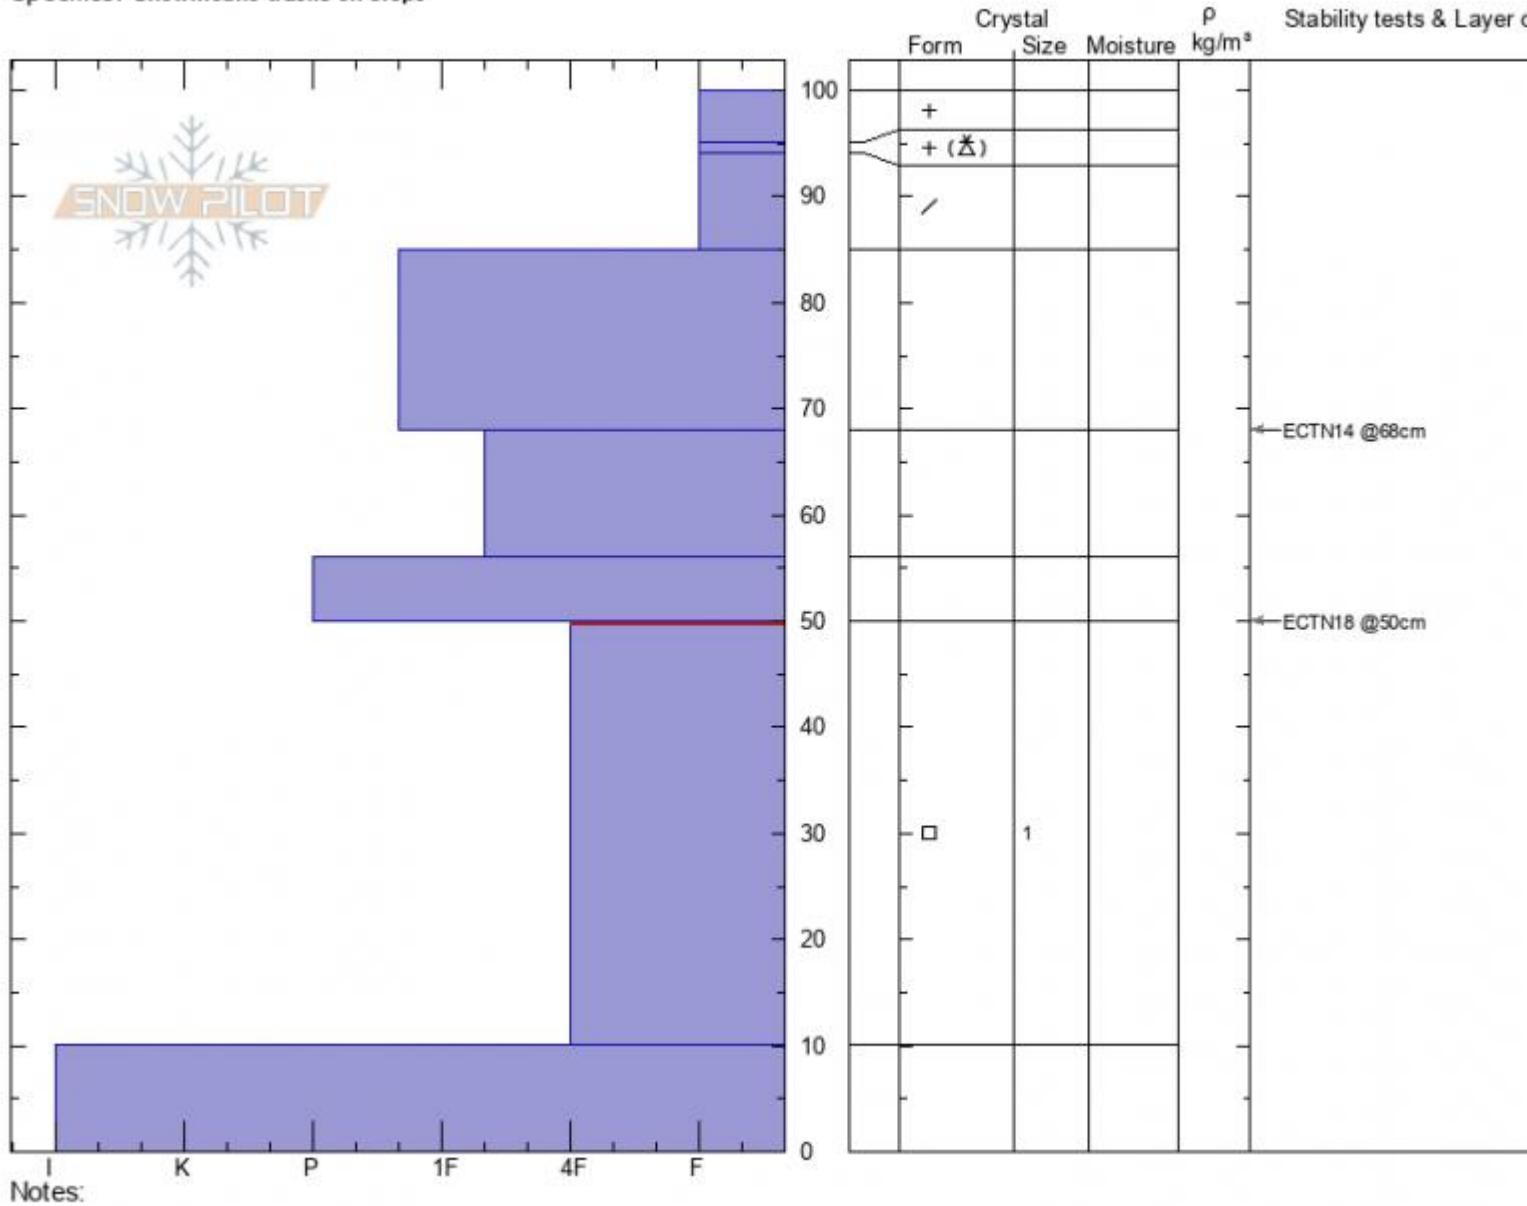

**Daisy Pass**  
**Cooke City**  
**MT**  
 Elevation: **9700 ft**  
 Aspect: **340°**  
 Specifics: **Snowmobile tracks on slope**

**Ian Hoyer**  
**11/24/2020 - 2:00pm**  
 Co-ord: **45.05517N, -109.95660W**  
 Slope Angle: **28°**  
 Wind Loading: **no**

Stability: **Good**  
 Air Temperature:  
 Sky Cover: **OVC**  
 Precipitation: **S-1**  
 Wind: **N Light Breeze**

HS: **100** Layer Notes:  
 50-10cm: **Problematic layer**

Advisory Region  
 Cooke City  
 Longitude  
 -109.96W  
 Latitude  
 45.05N  
 Cooke City, 2020-11-24