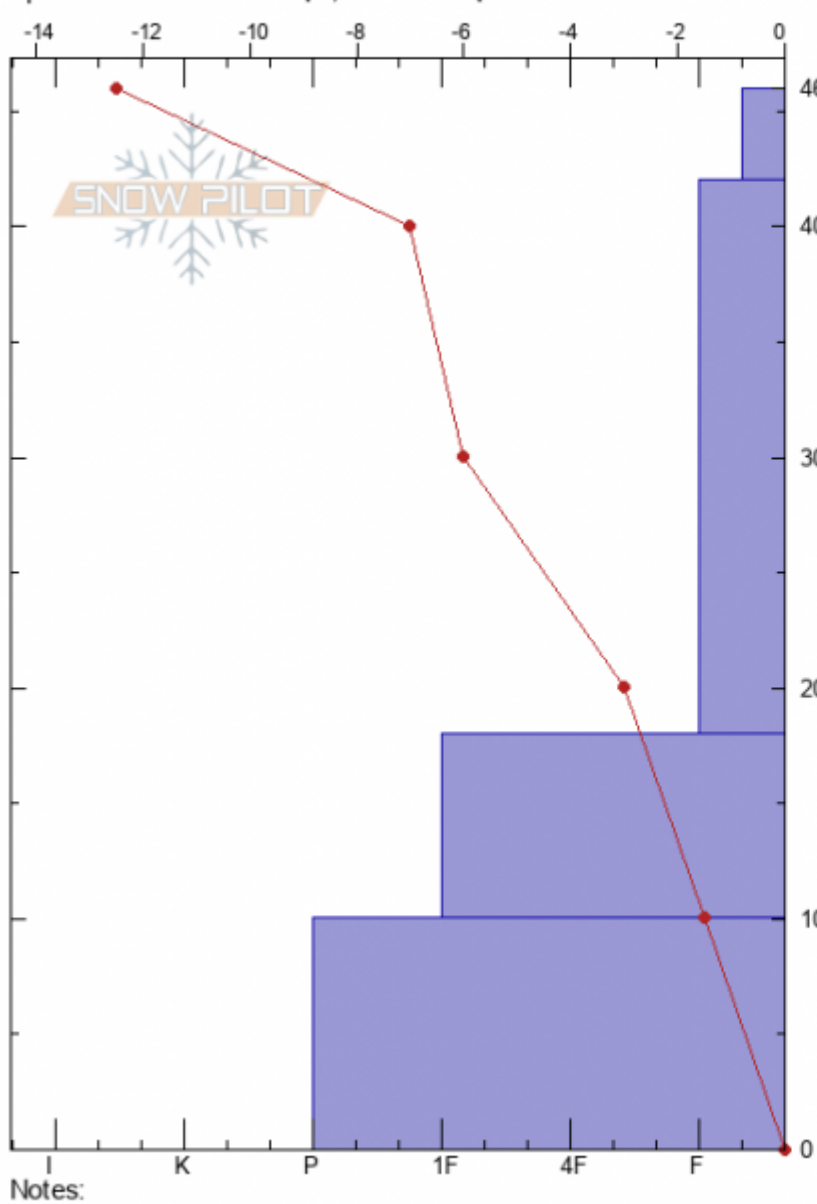

Tyler's Slope  
 Madison Range-N  
 MT  
 Elevation: 9059 ft  
 Aspect: 280°  
 Specifics: Ski tracks on slope; We skied slope

Doug Chabot-Admin  
 12/02/2020 - 11:00am  
 Co-ord: 45.33220N, -111.37309W  
 Slope Angle: 15°  
 Wind Loading:

Stability: **Good**  
 Air Temperature: **-5°C**  
 Sky Cover: **CLR**  
 Precipitation: **NO**  
 Wind: **Calm**

HS: 46 Layer Notes:

Form	Crystal Size	Moisture	$\rho$ kg/m <sup>3</sup>	Stability tests & Layer
V	5			
/ (V)	1-2	D		
□	2			
□ (^)	2	D		
⊗		D		

Notes:  
 Advisory Region  
 Northern Madison  
 Longitude  
 -111.39W  
 Latitude  
 45.34N  
 Northern Madison, 2020-12-02