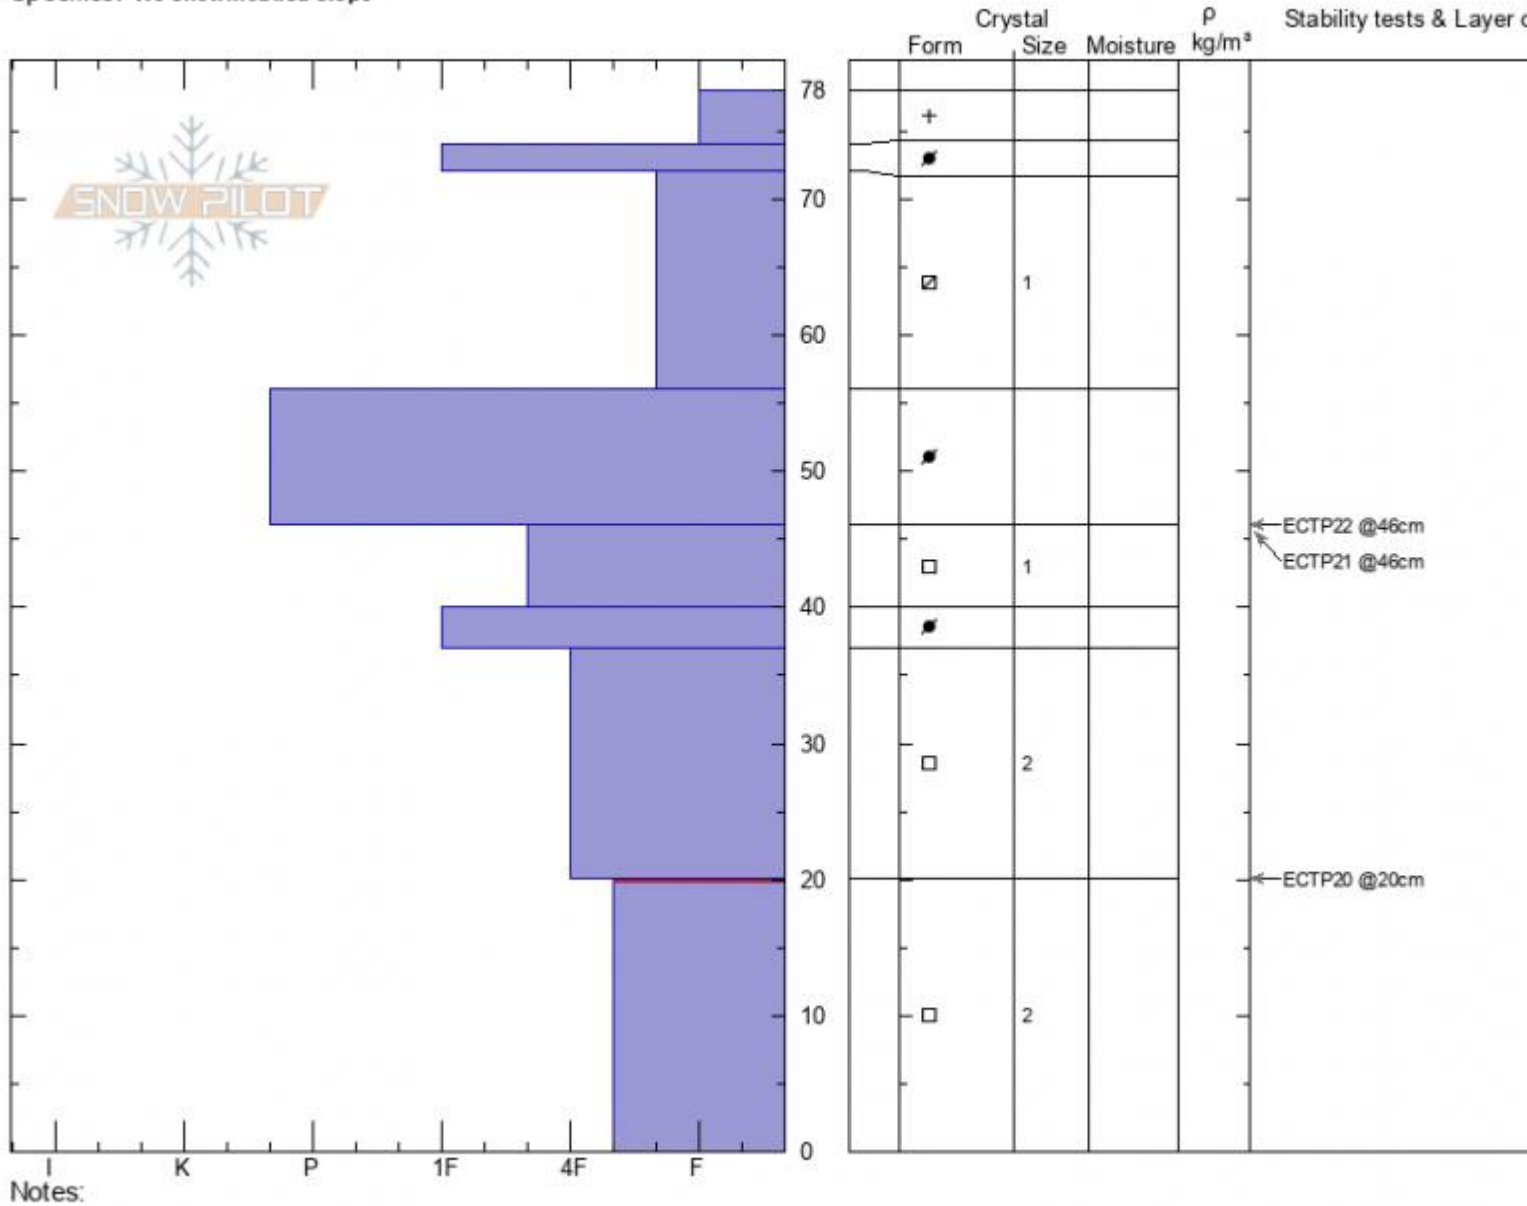

Second Yellowmule
Madison Range-N
MT
 Elevation: **9446 ft**
 Aspect: **20°**
 Specifics: **We snowmobiled slope**

Dave Zinn
12/10/2020 - 10:23am
 Co-ord: **45.17719N, -111.40083W**
 Slope Angle: **20°**
 Wind Loading: **previous**

Stability: **Good**
 Air Temperature: **-7.5°C**
 Sky Cover: **SCT**
 Precipitation: **NO**
 Wind: **W Calm**

HS: **78** Layer Notes:
 PF: **25** 20-0cm: **Problematic layer**

Advisory Region
 Northern Madison
 Longitude
 -111.38W
 Latitude
 45.17N
 Northern Madison, 2020-12-11