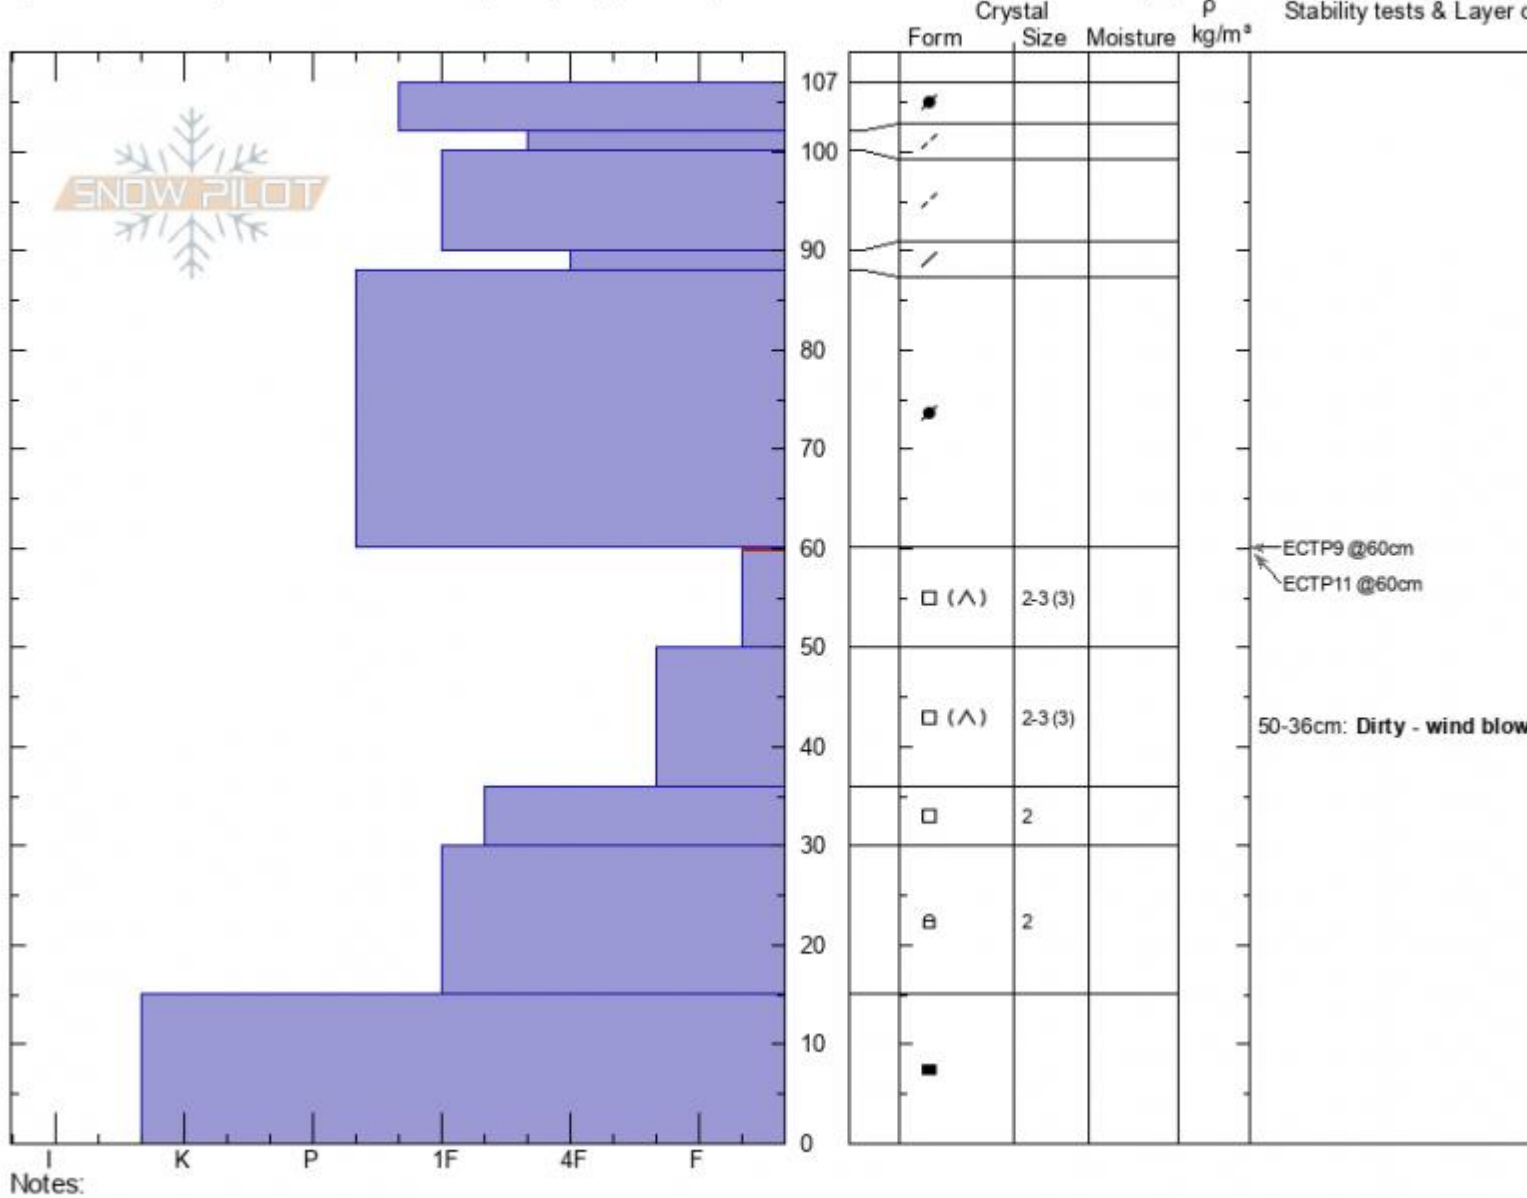

Sunlight Basin  
Madison Range-S  
MT

Elevation: 9426 ft  
Aspect: 110°

Dave Zinn  
12/21/2020 - 1:00pm  
Co-ord: 44.97491N, -111.31356W  
Slope Angle: 23°  
Wind Loading: previous

Stability: **Poor**  
Air Temperature: -7°C  
Sky Cover: **BKN**  
Precipitation: **NO**  
Wind: **SW Strong**

HS: 107  
PF: 45  
Layer Notes:  
60-50cm: Problematic layer  
50-36cm: Dirty - wind blown dust

Specifics: Pit is adjacent to avalanche: other; Collapsing, localized; Recent avalanche activity on similar slopes; Recent avalanche activity on different slopes; Stability tests & Layer descriptions

Advisory Region  
Southern Madison  
Longitude  
-111.31W  
Latitude  
44.97N  
Southern Madison, 2020-12-21