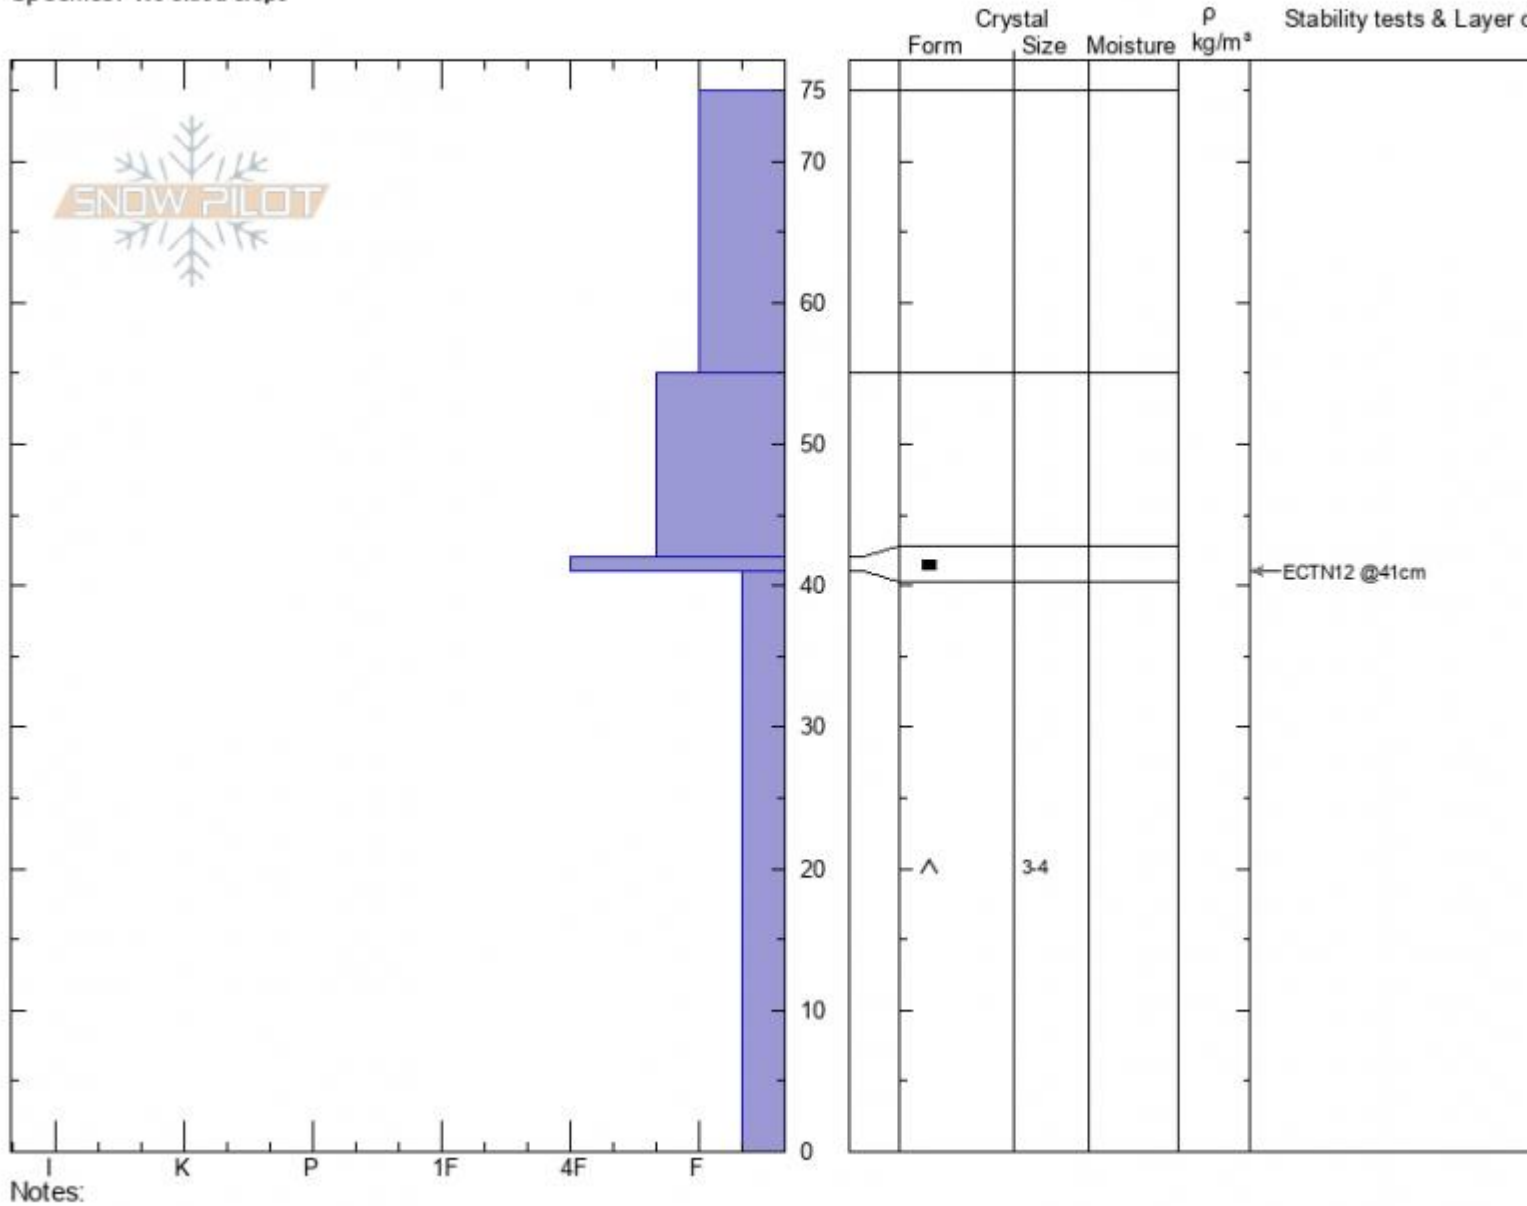

**Bear Basin**  
**Madison Range-N**  
**MT**  
 Elevation: **8800 ft**  
 Aspect: **90°**  
 Specifics: **We skied slope**

**Spencer Jonas**  
**12/25/2020 - 12:30pm**  
 Co-ord: **45.32465N, -111.37862W**  
 Slope Angle: **30°**  
 Wind Loading:

Stability: **CLR**  
 Air Temperature:  
 Sky Cover: **CLR**  
 Precipitation: **NO**  
 Wind: **Calm**

HS: **75**    Layer Notes:  
 PF: **75**  
 PS: **35**

Advisory Region  
 Northern Gallatin  
 Longitude  
 -111.38W  
 Latitude  
 45.35N  
 Northern Gallatin, 2020-12-26