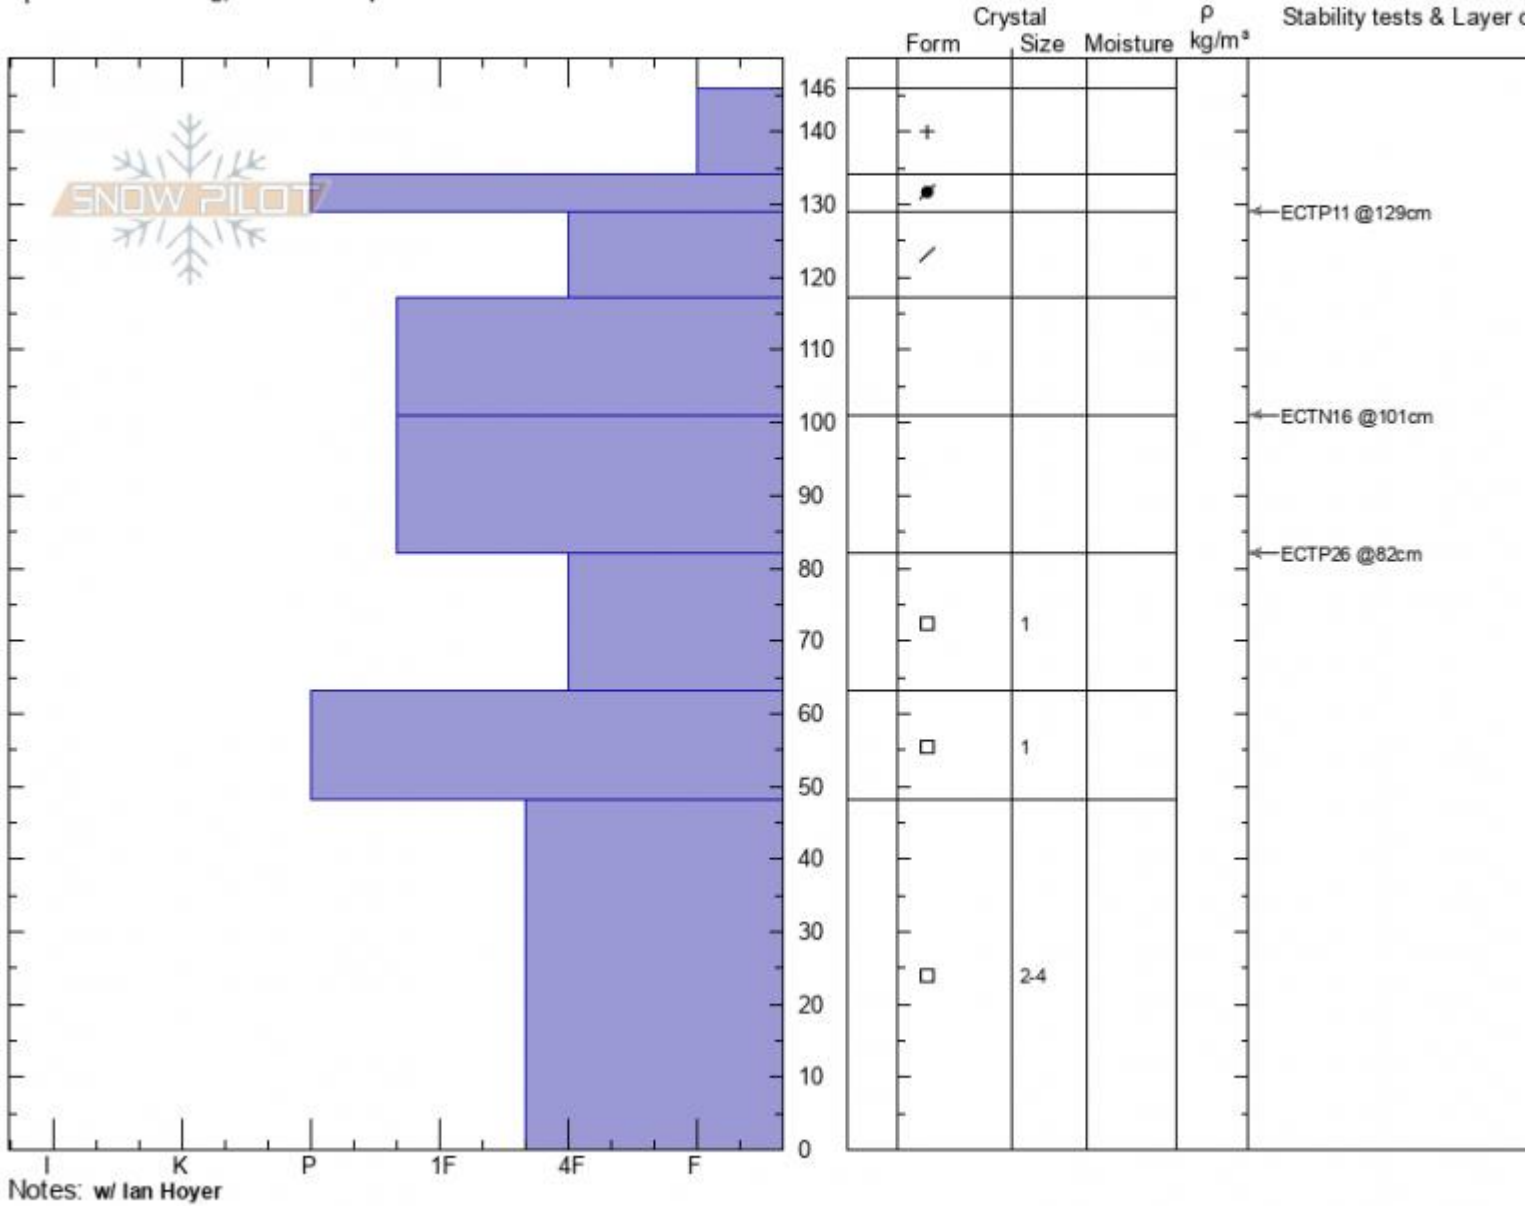

Upper Throne  
 Bridger Range  
 MT  
 Elevation: 8437 ft  
 Aspect: 60°  
 Specifics: Cracking; We skied slope

Alex Marienthal  
 12/26/2020 - 12:20am  
 Co-ord: 45.88212N, -110.95452W  
 Slope Angle: 30°  
 Wind Loading: previous

Stability:  
 Air Temperature:  
 Sky Cover: OVC  
 Precipitation: S-1  
 Wind: Calm

HS: 146 Layer Notes:  
 PF: 20  
 PS: 10

Advisory Region  
 Bridger Range  
 Longitude  
 -110.95W  
 Latitude  
 45.88N  
 Bridger Range, 2020-12-26