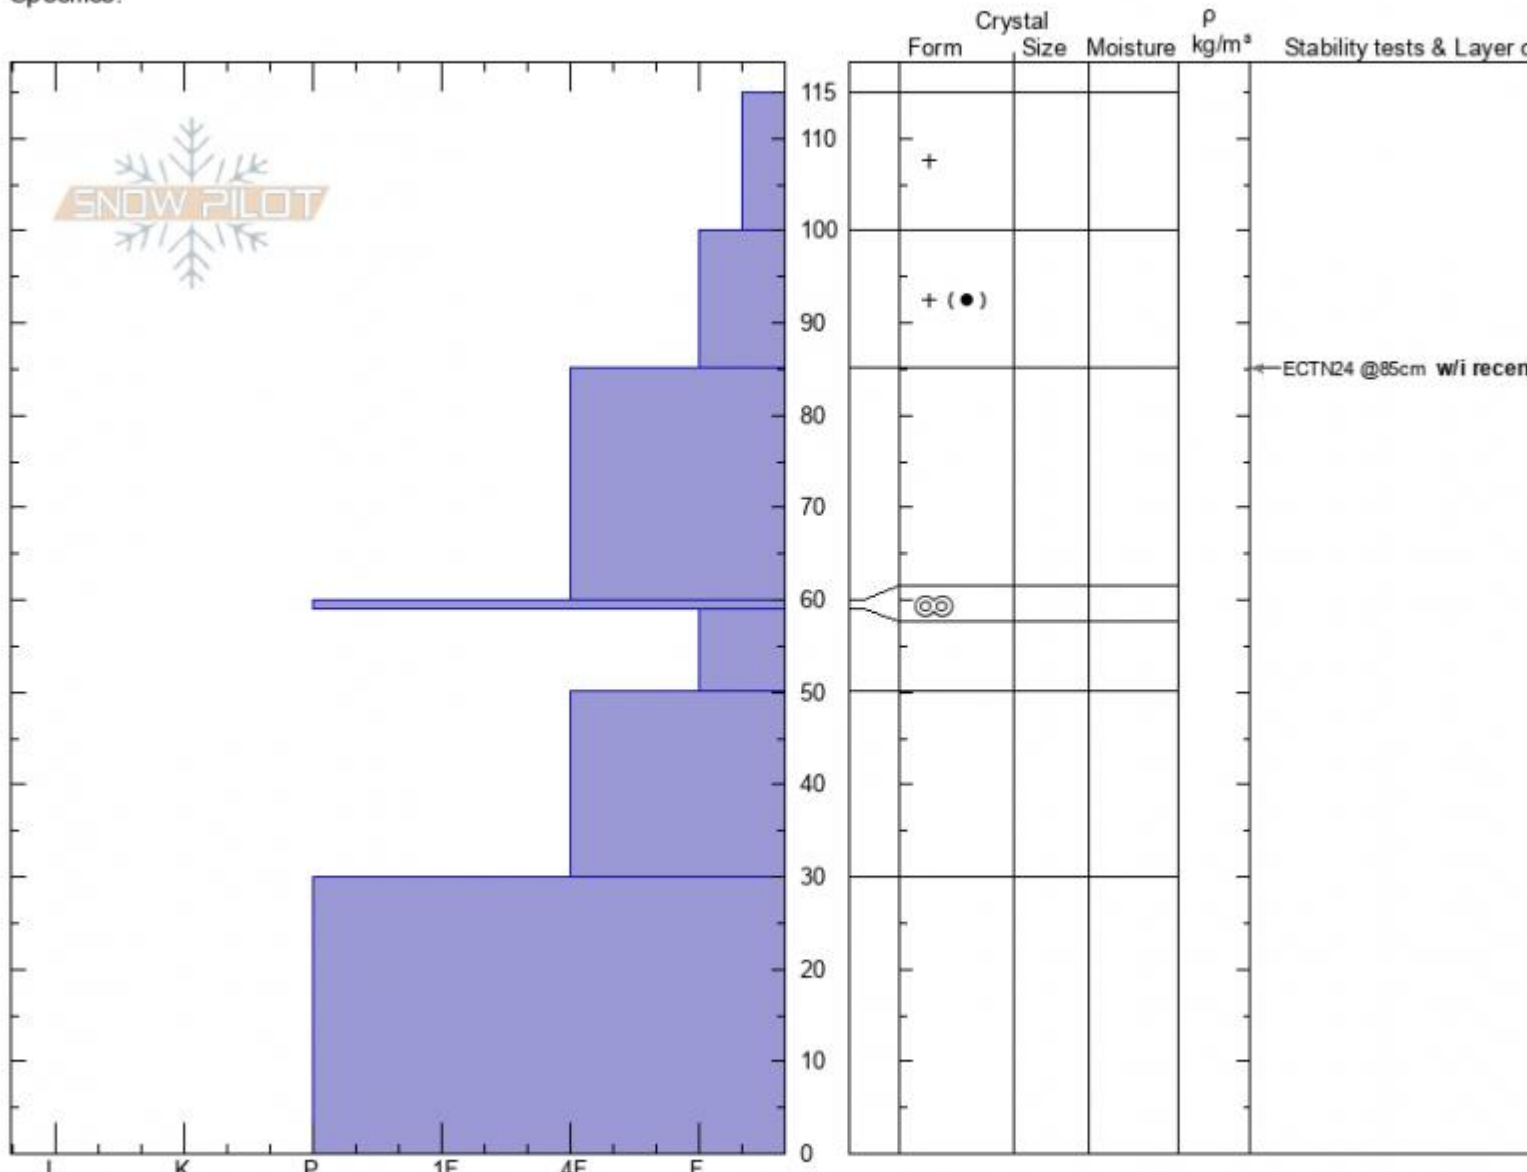

Republic Creek - Ridge
Absaroka
WY
 Elevation: **8984 ft**
 Aspect:
 Specifics:

Jesse Logan
12/31/2020 - 12:53pm
 Co-ord: **44.98000N, -109.95000W**
 Slope Angle: **33°**
 Wind Loading:

Stability: **fair**
 Air Temperature:
 Sky Cover: **OVC**
 Precipitation: **S-1**
 Wind: **Calm**

HS: 115 Layer Notes:
 59-50cm: **Problematic layer**

Notes: Areas of faceted snowpack on slope. Generally non-reactive stability results did little to increase confidence in slope. We pulled skins at the cautiously skied slope!

Advisory Region
 Cooke City
 Longitude
 -109.94W
 Latitude
 44.99N
 Cooke City, 2021-01-01