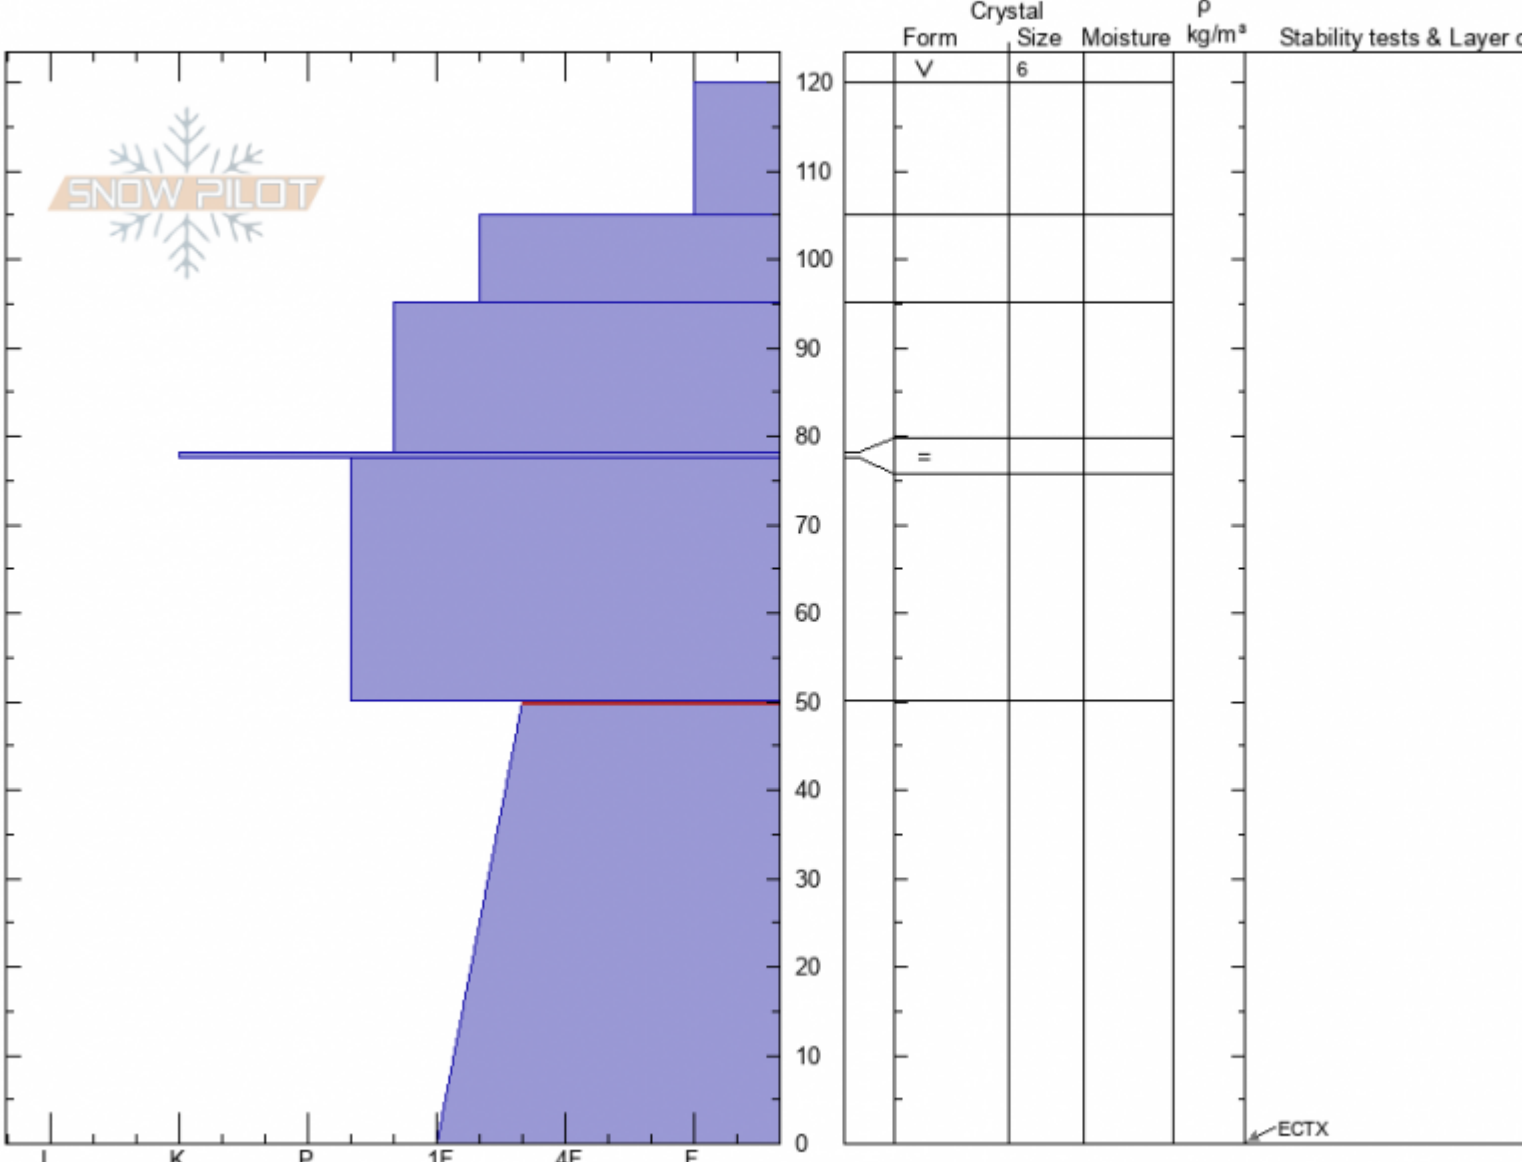

Ski Hill
Lionhead Range
MT
Elevation: **8060 ft**
Aspect: **90°**
Specifics: Pit is adjacent to avalanche: crown; Snowmobile tracks on slope

Doug Chabot-Admin
01/12/2021 - 1:00pm
Co-ord: **44.70364N, -111.29736W**
Slope Angle: **30°**
Wind Loading:

Stability:
Air Temperature: **-7°C**
Sky Cover: **FEW**
Precipitation: **NO**
Wind: **Calm**

HS: **120** Layer Notes:
50-0cm: **Problematic layer**

Notes: This slope avalanched approximately 5 days ago, likely from a sledder.

Advisory Region
Lionhead Range
Longitude
-111.29W
Latitude
44.70N

Forecast link: [GNFAC Avalanche Forecast for Wed Jan 13, 2021](#)
Lionhead Range, 2021-01-12