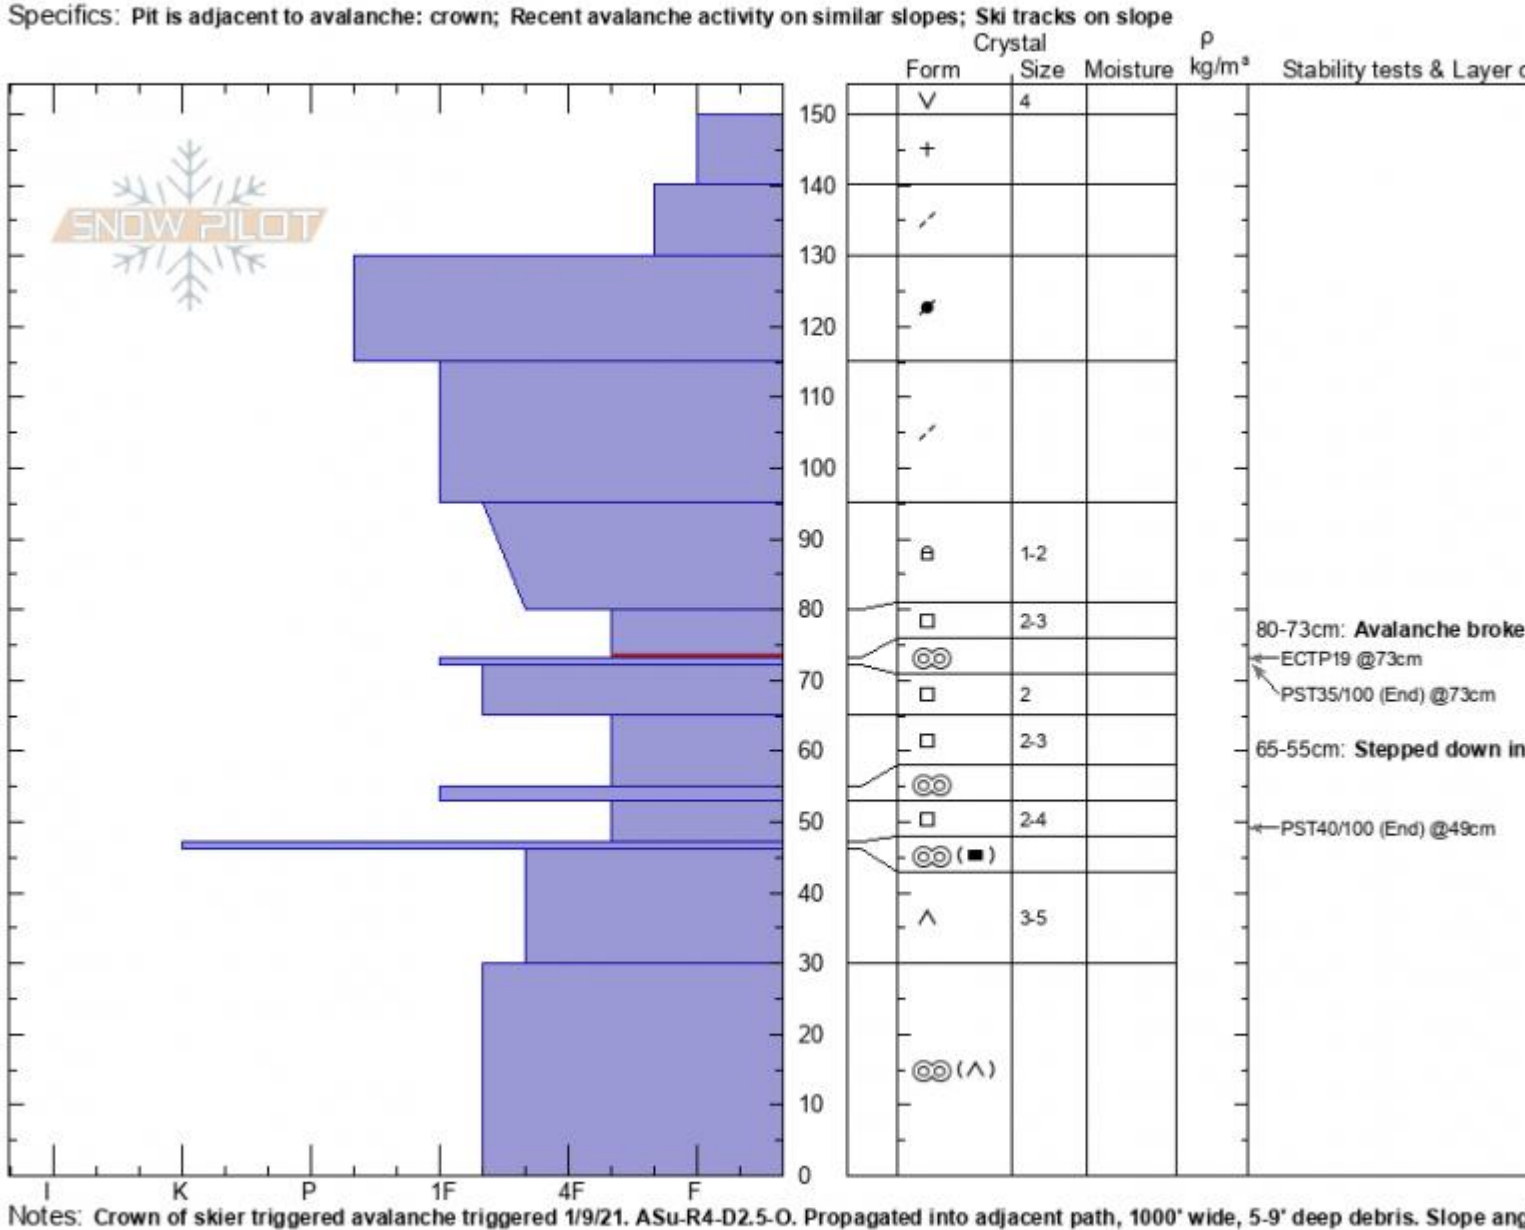

**Flanders Crown ASu-R4 Alex Marienthal**  
**Gallatin Range-N 01/11/2021 - 1:00pm**  
**MT Co-ord: 45.43595N, -110.94442W**  
 Elevation: 9839 ft Slope Angle: 32°  
 Aspect: 100° Wind Loading: **previous**  
 Specifics: Pit is adjacent to avalanche: crown; Recent avalanche activity on similar slopes; Ski tracks on slope

Stability: **poor**  
 Air Temperature:  
 Sky Cover: **FEW**  
 Precipitation: **NO**  
 Wind: **Calm**

HS: **150** Layer Notes:  
 80-73cm: **Avalanche broke here**  
 80-73cm: **Problematic layer**  
 65-55cm: **Stepped down in place**

Advisory Region  
 Northern Gallatin  
 Longitude  
 -110.93W  
 Latitude  
 45.44N

**Forecast link:** [GNFAC Avalanche Forecast for Wed Jan 13, 2021](#)  
 Northern Gallatin, 2021-01-12