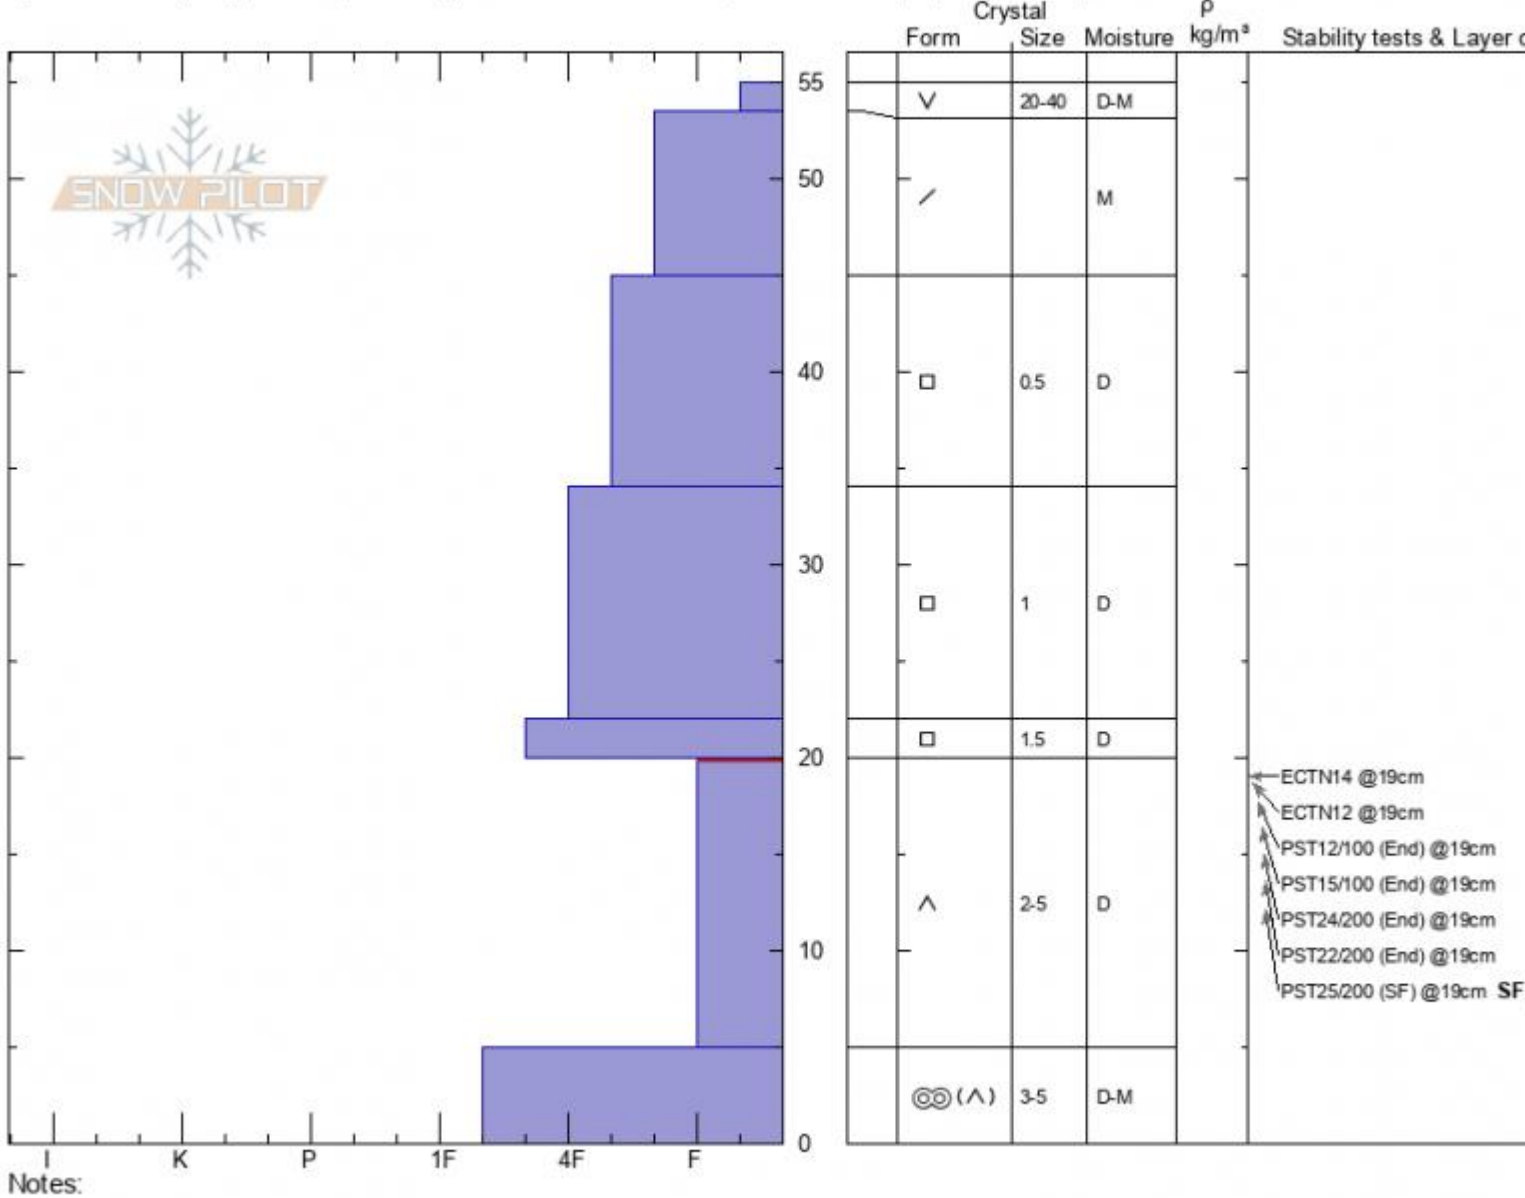

Low Ellis Meadow
Gallatin Range-N
MT

Alex Marienthal
01/12/2021 - 2:40pm
Co-ord: 45.59066N, -110.95038W
Slope Angle: 11°
Wind Loading: no

Stability: **poor**
Air Temperature:
Sky Cover: **OVC**
Precipitation: **NO**
Wind: **Calm**

HS: **55** Layer Notes:
PF: **50** 20-5cm: **Problematic layer**
PS: **30**

Specifics: Collapsing, localized; Cracking; Recent avalanche activity on different slopes; We skied slope

Advisory Region
Northern Gallatin
Longitude
-110.96W
Latitude
45.58N
Northern Gallatin, 2021-01-12