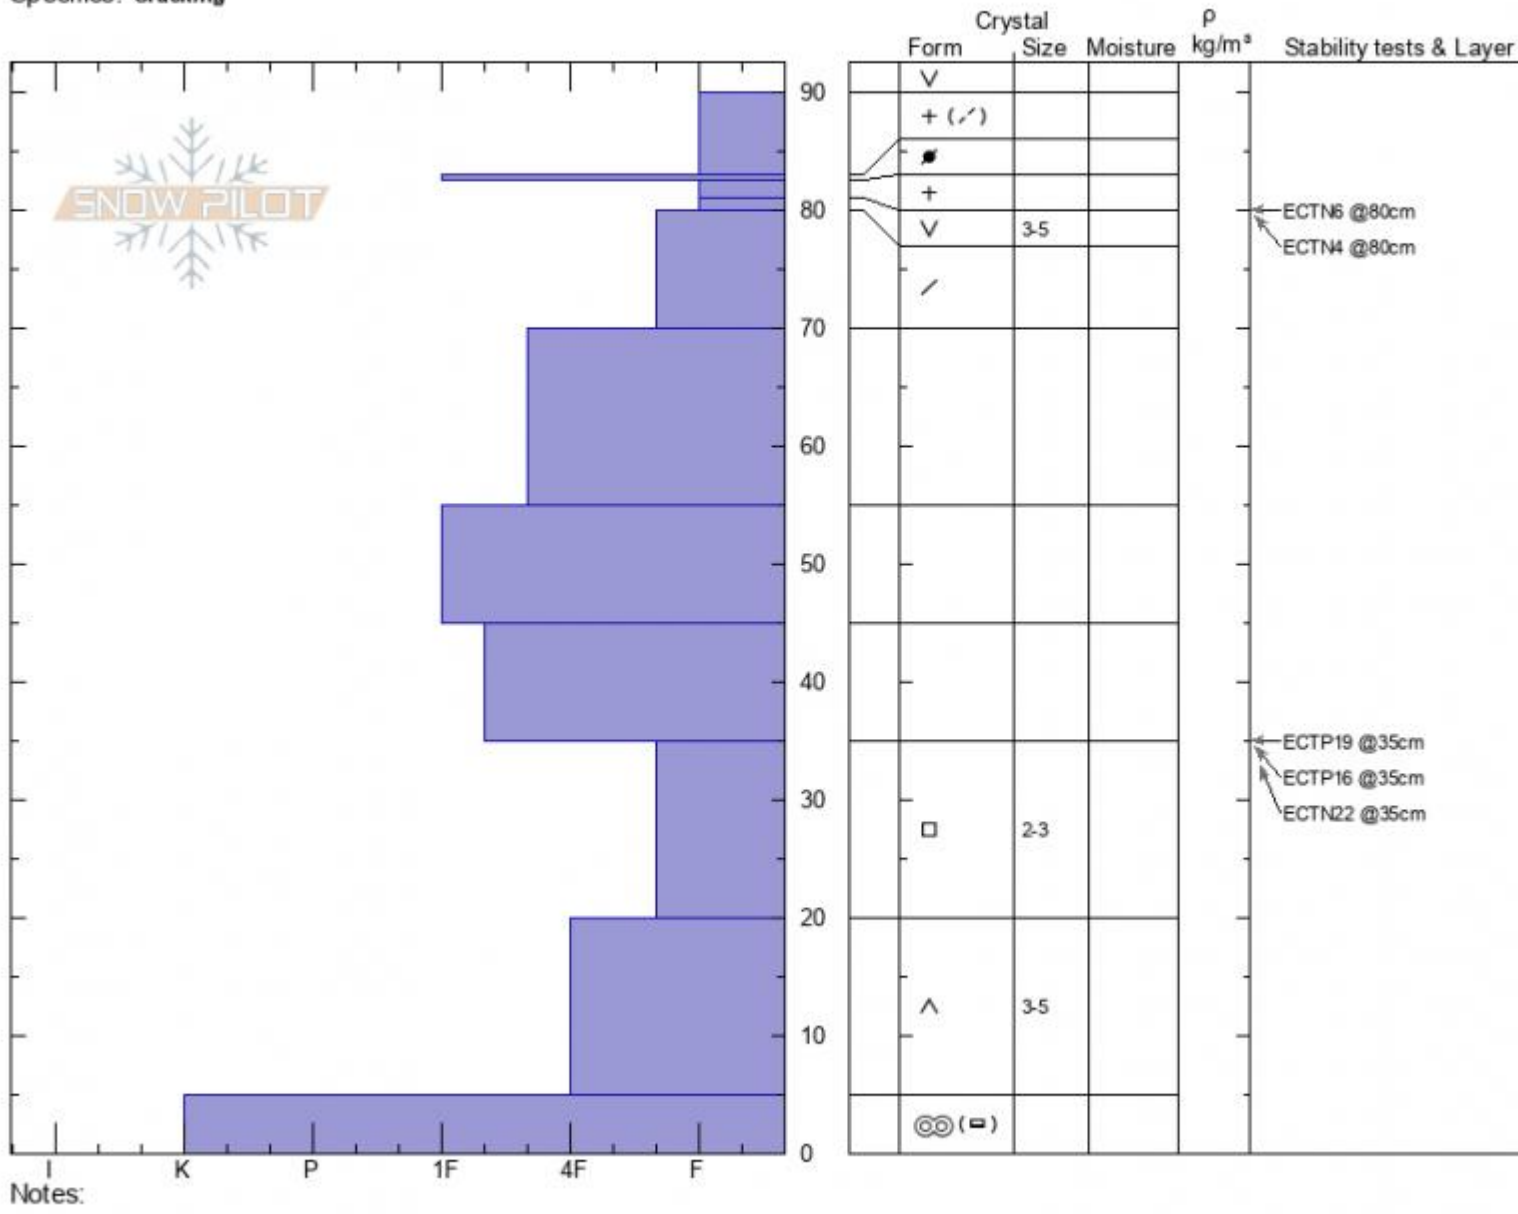

**MiddleBasin, SciBowl**  
**Madison Range-N**  
**MT**  
 Elevation: **9250 ft**  
 Aspect: **97°**  
 Specifics: **Cracking**

**Alex Marienthal**  
**01/16/2021 - 12:20am**  
 Co-ord: **45.32619N, -111.38212W**  
 Slope Angle: **28°**  
 Wind Loading: **previous**

Stability: **poor**  
 Air Temperature:  
 Sky Cover: **FEW**  
 Precipitation: **NO**  
 Wind: **W Light Breeze**

HS: **90**    Layer Notes:  
 35-20cm: **Problematic layer**

Advisory Region  
 Northern Madison  
 Longitude  
 -111.38W  
 Latitude  
 45.34N  
 Northern Madison, 2021-01-17