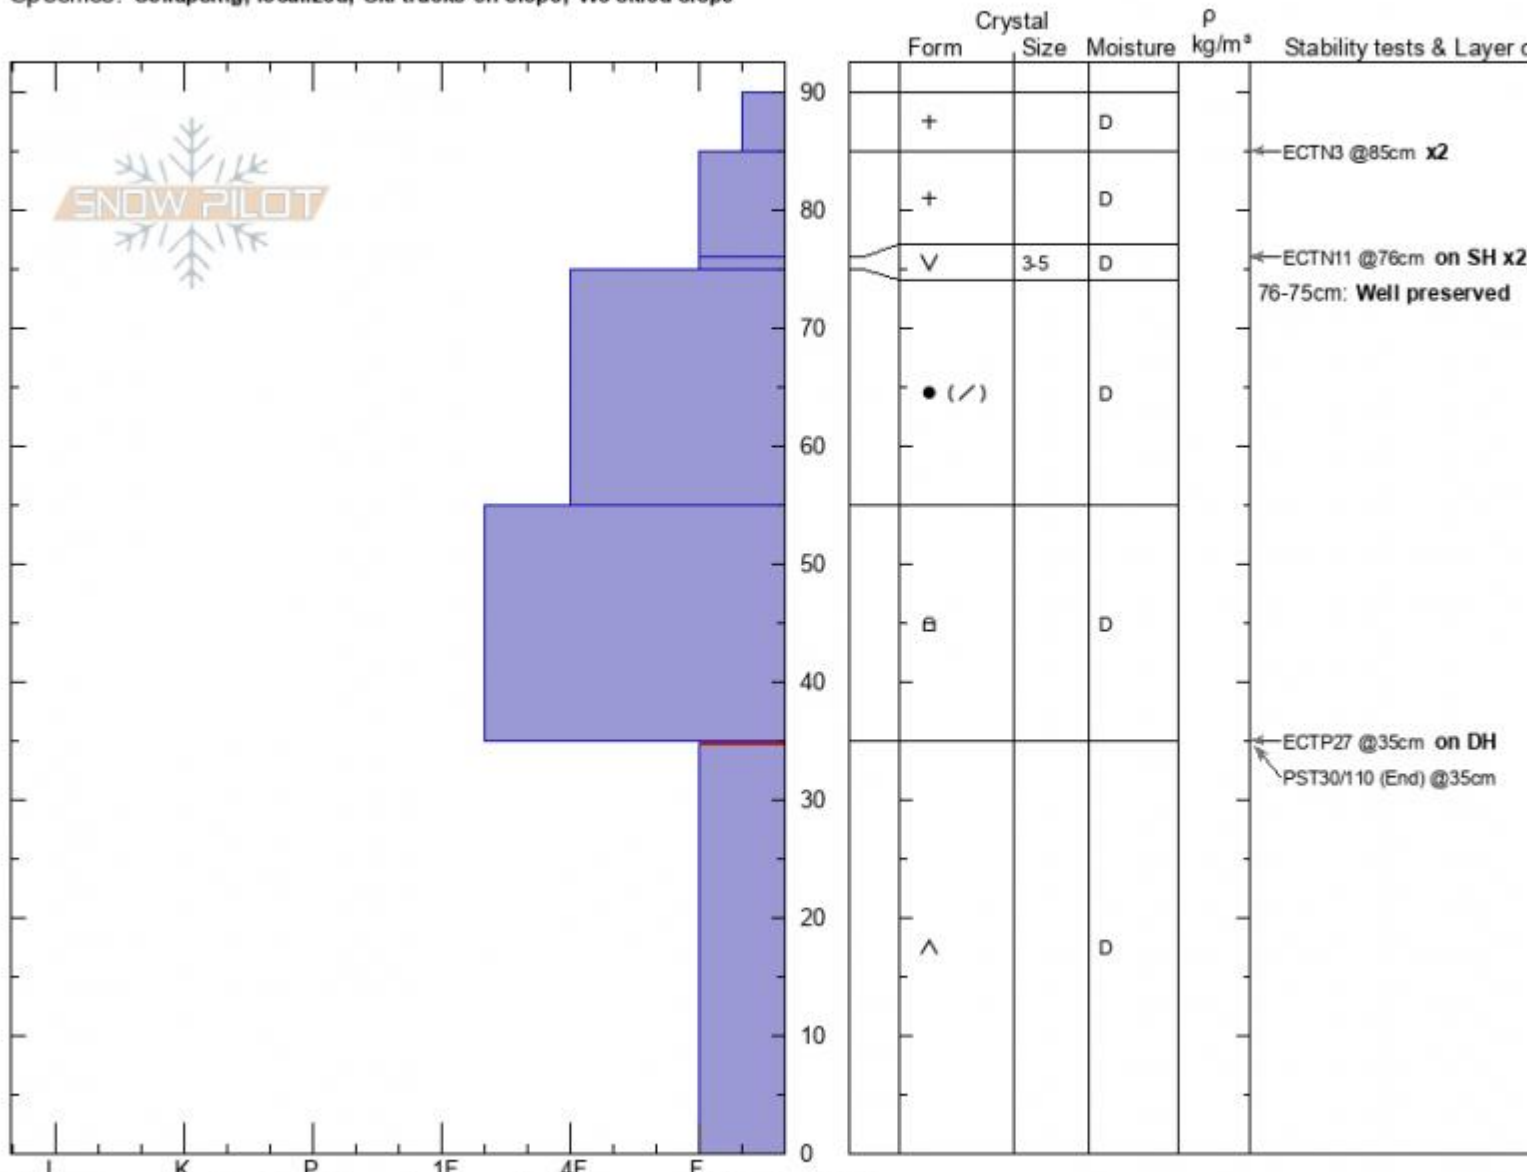

Bacon Rind
Madison Range-S
MT

Elevation: **8700 ft**
 Aspect: **E**

Specifics: **Collapsing, localized; Ski tracks on slope; We skied slope**

Zachary Miller
01/18/2021 - 10:30am
 Co-ord: **44.95926N, -111.09910W**
 Slope Angle: **29°**
 Wind Loading: **no**

Stability: **poor**
 Air Temperature:
 Sky Cover: **BKN**
 Precipitation: **S-1**
 Wind: **SW Calm**

HS: **90** Layer Notes:
 PF: **60** 76-75cm: **Well preserved**
 PS: **20** 35-0cm: **Problematic layer**

Notes: Frequent collapsing while touring through the burn, especially below 7900'

Advisory Region
 Southern Madison
 Longitude
 -111.10W
 Latitude
 44.96N
 Southern Madison, 2021-01-19