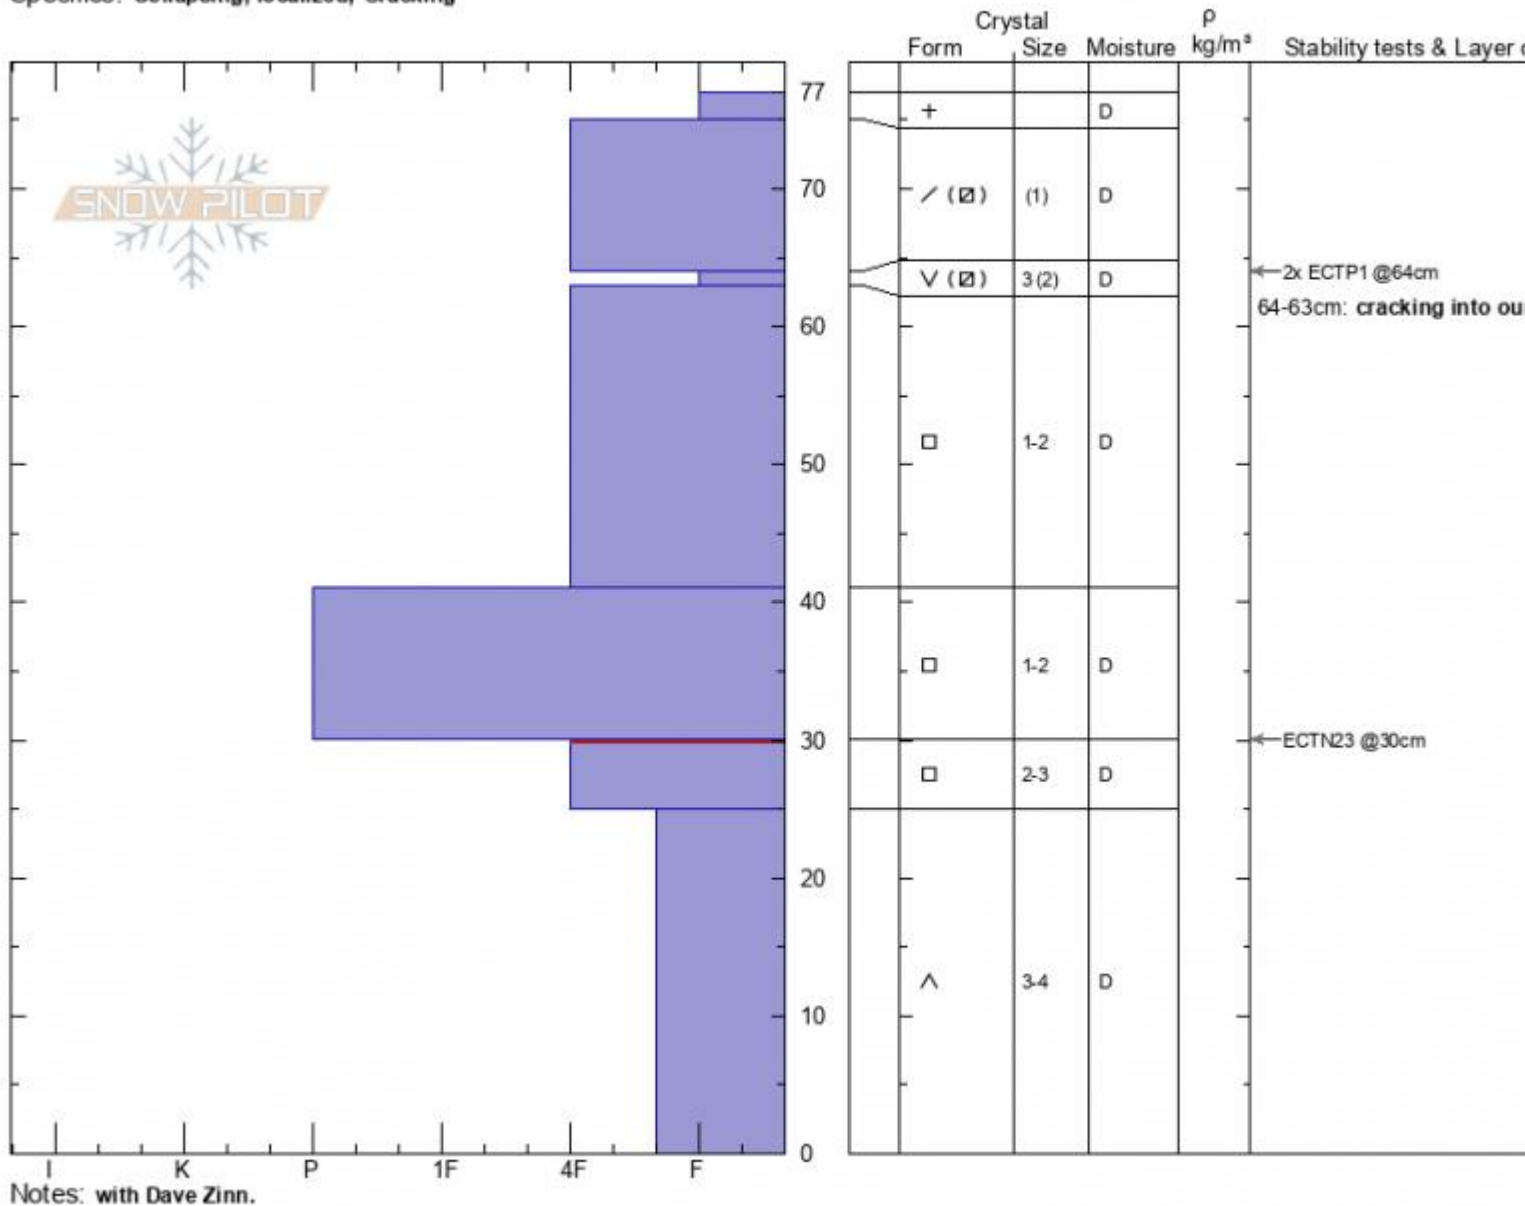

Consolation Hill  
Madison Range-S  
MT

Elevation: 9207 ft  
Aspect: SE

Specifics: Collapsing, localized; Cracking

Zach Keskinen

01/25/2021 - 2:05pm

Co-ord: 44.97256N, -111.27119W

Slope Angle: 26°

Wind Loading:

Stability:

Air Temperature: -11°C

Sky Cover: FEW

Precipitation: NO

Wind: Calm

HS: 77

PF: 25

Layer Notes:

64-63cm: cracking into our pit

30-25cm: Problematic layer

Advisory Region  
Southern Madison

Longitude  
-111.27W

Latitude  
45.06N

Southern Madison, 2021-01-25