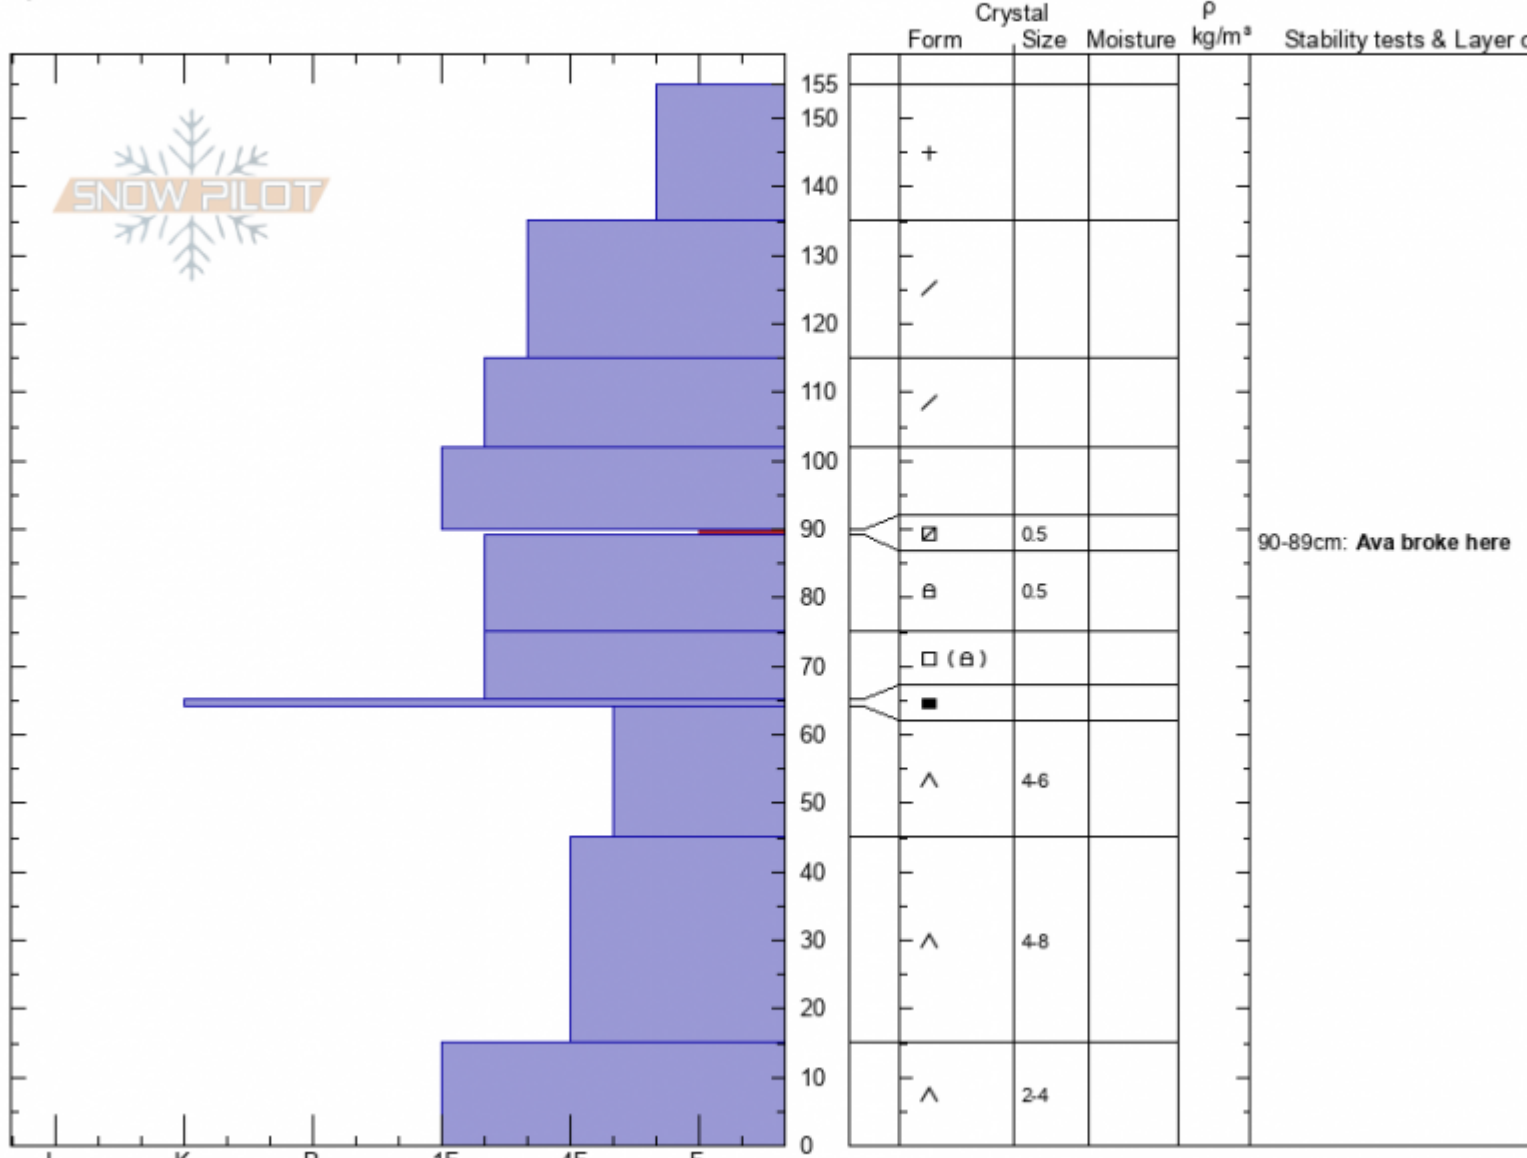

Low Lionhead Corner  
Henry Mtns  
MT

Elevation: 8496 ft  
Aspect: 70°

Doug Chabot-Admin  
02/01/2021 - 1:15pm  
Co-ord: 44.74010N, -111.31545W  
Slope Angle: 37°  
Wind Loading: no

Stability: fair  
Air Temperature: -3°C  
Sky Cover: CLR  
Precipitation: NO  
Wind: Calm

HS: 155  
Layer Notes:  
90-89cm: Ava broke here  
90-89cm: Problematic layer

Specifics: Pit is adjacent to avalanche: crown; Recent avalanche activity on similar slopes; Recent avalanche activity on different slopes

Notes: Avalanche was 2' deep, 500' wide and 250' vertical. It was 37 degrees steep. It likely released naturally on 1/29 or 1/30.

Advisory Region  
Lionhead Range  
Longitude  
-111.32W  
Latitude  
44.73N

**Avalanche Details:** [Major avalanche cycle](#)  
Lionhead Range, 2021-02-01