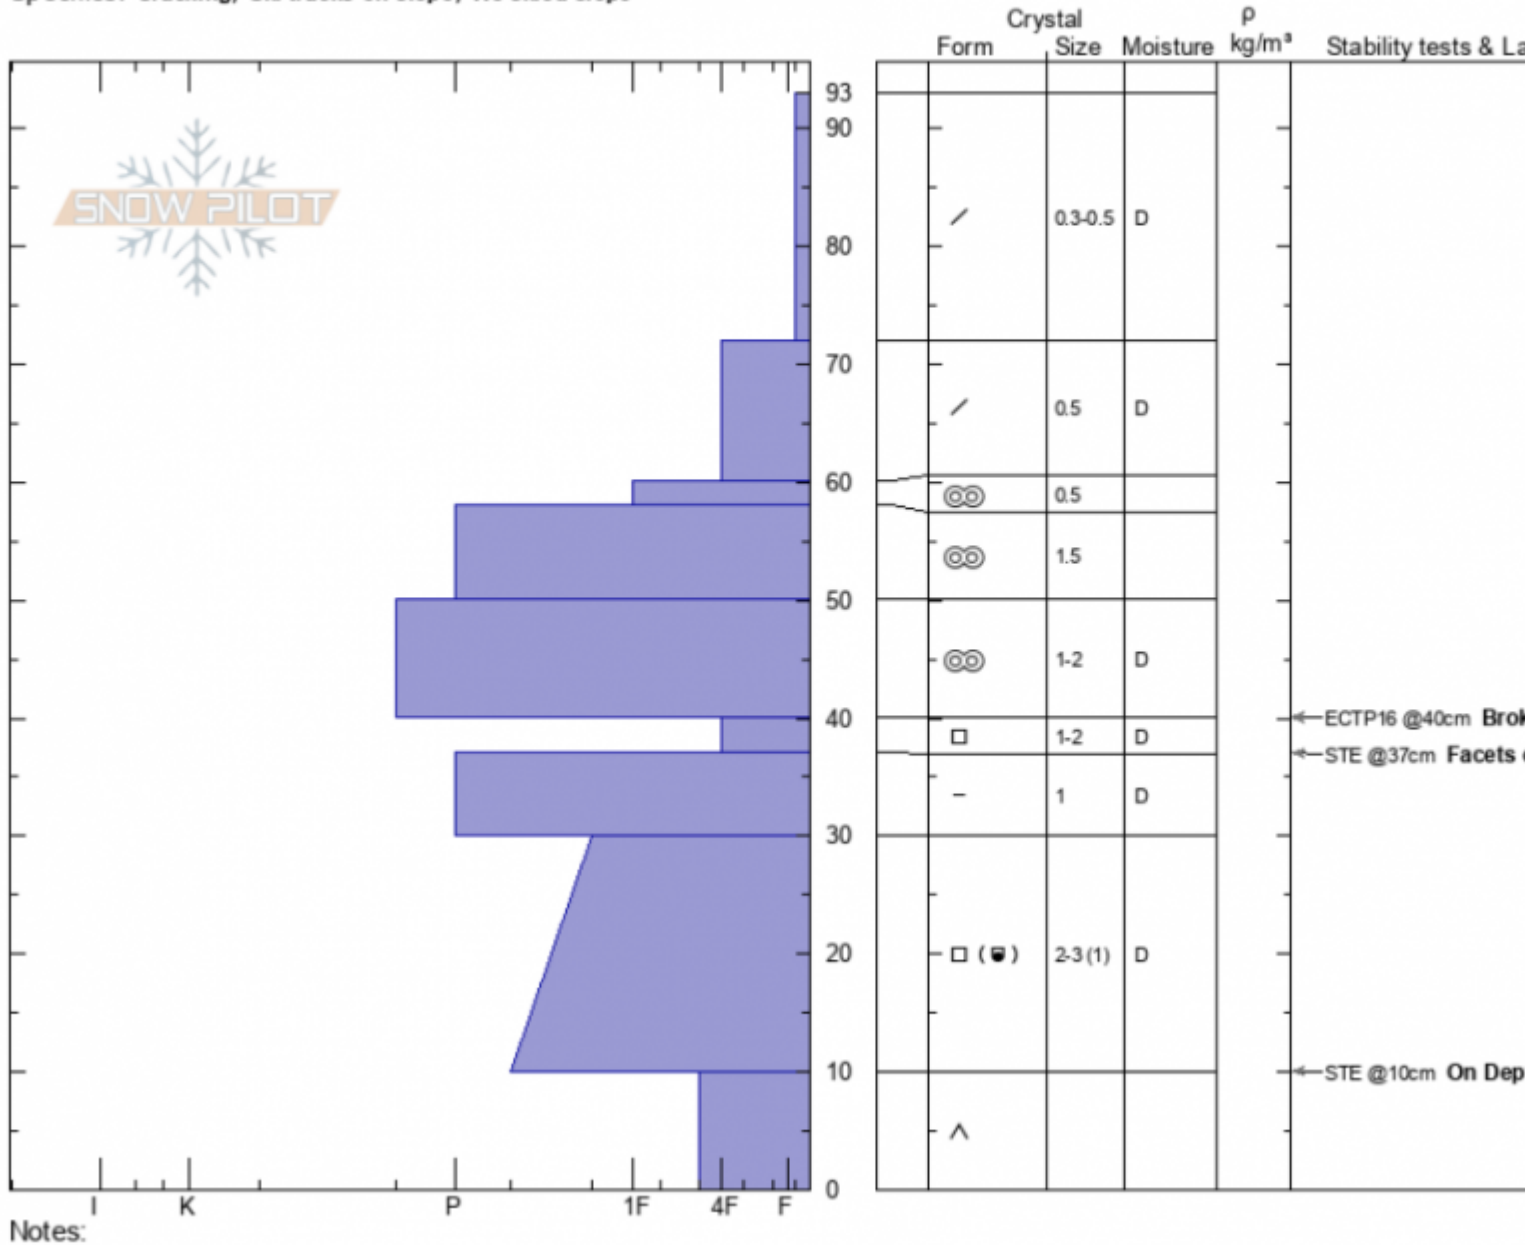

Lick Creek
Gallatin Range-N
MT

Elevation: 2371 m
Aspect: SW

Specifics: Cracking; Ski tracks on slope; We skied slope

Owen Miller
02/10/2021 - 5:00pm

Co-ord: 45.51873N, -110.95620W

Slope Angle: 20°

Wind Loading: no

Stability: Air Temperature: -12°C
Sky Cover: FEW
Precipitation: NO
Wind: Calm

HS: 93
PS: 40
Layer Notes: 40-37cm: Problematic layer

Notes:
Advisory Region
Northern Gallatin
Longitude
-110.96W
Latitude
45.52N
Northern Gallatin, 2021-02-11