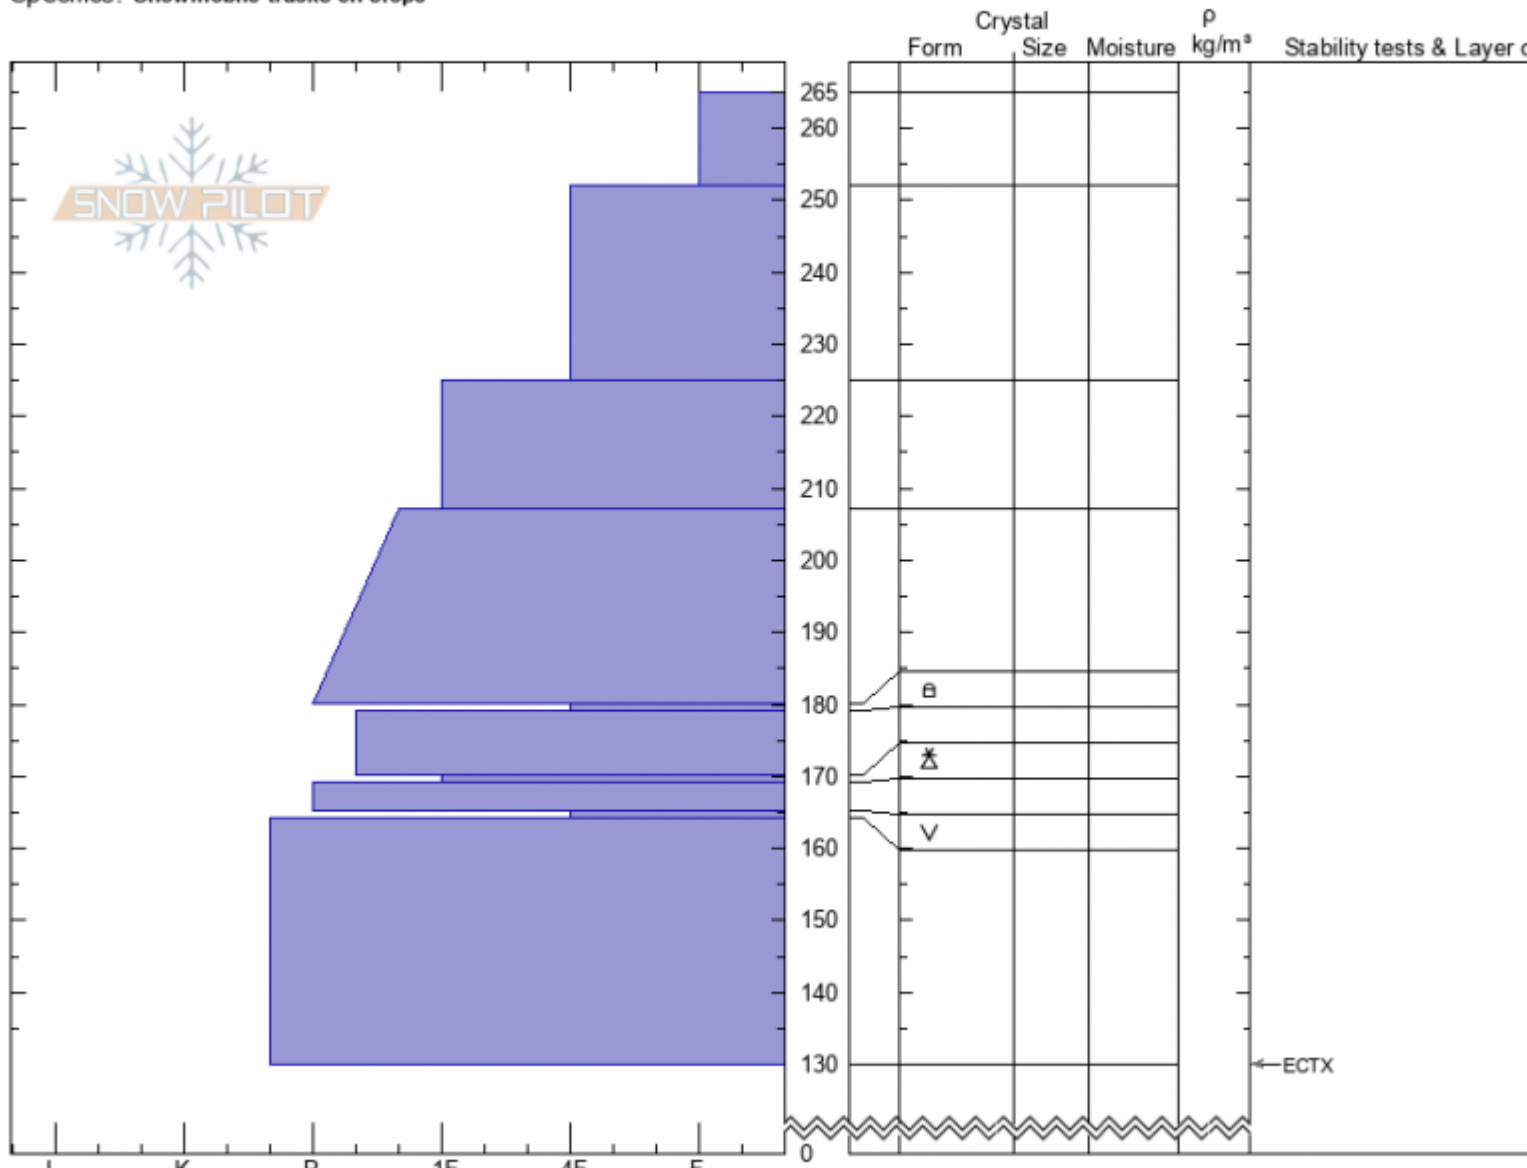

Almost Died
Cooke City
MT
 Elevation: **9544 ft**
 Aspect: **35°**
 Specifics: **Snowmobile tracks on slope**

Doug Chabot-Admin
02/13/2021 - 12:50pm
 Co-ord: **45.04981N, -109.93228W**
 Slope Angle: **27°**
 Wind Loading:

Stability: **good**
 Air Temperature: **-18°C**
 Sky Cover: **FEW**
 Precipitation: **NO**
 Wind: **Calm**

HS: **265** Layer Notes:

Notes: Surface hoar layer at 164 cm does not seem to be a player anymore. After the ECTX I pried the block and it did not break on any of the "we

Advisory Region
 Cooke City
 Longitude
 -109.95W
 Latitude
 45.06N
 Cooke City, 2021-02-13