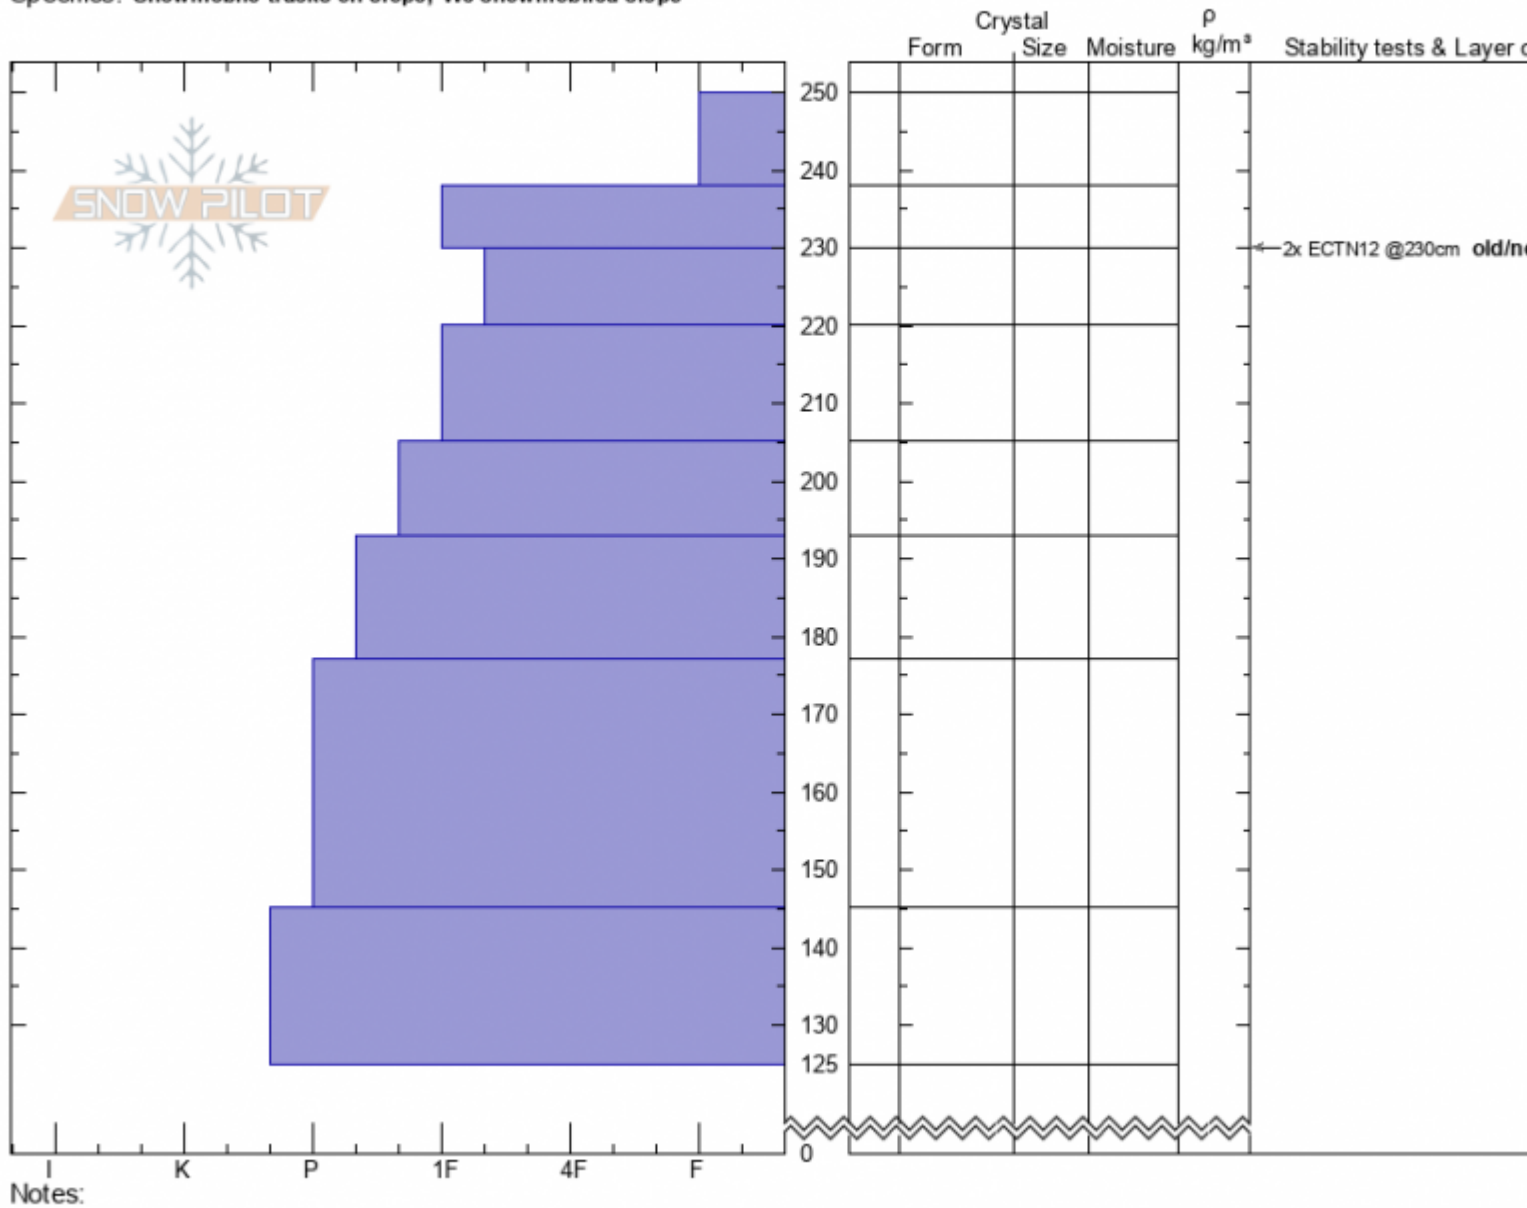

Abundance Shoulder
Cooke City
MT
 Elevation: **9249 ft**
 Aspect: **115°**
 Specifics: **Snowmobile tracks on slope; We snowmobiled slope**

Doug Chabot-Admin
02/13/2021 - 11:00am
 Co-ord: **45.06531N, -110.01130W**
 Slope Angle: **20°**
 Wind Loading:

Stability: **good**
 Air Temperature: **-7°C**
 Sky Cover: **SCT**
 Precipitation: **NO**
 Wind: **Calm**

HS: **250** Layer Notes:

Advisory Region
 Cooke City
 Longitude
 -109.95W
 Latitude
 45.06N
 Cooke City, 2021-02-13