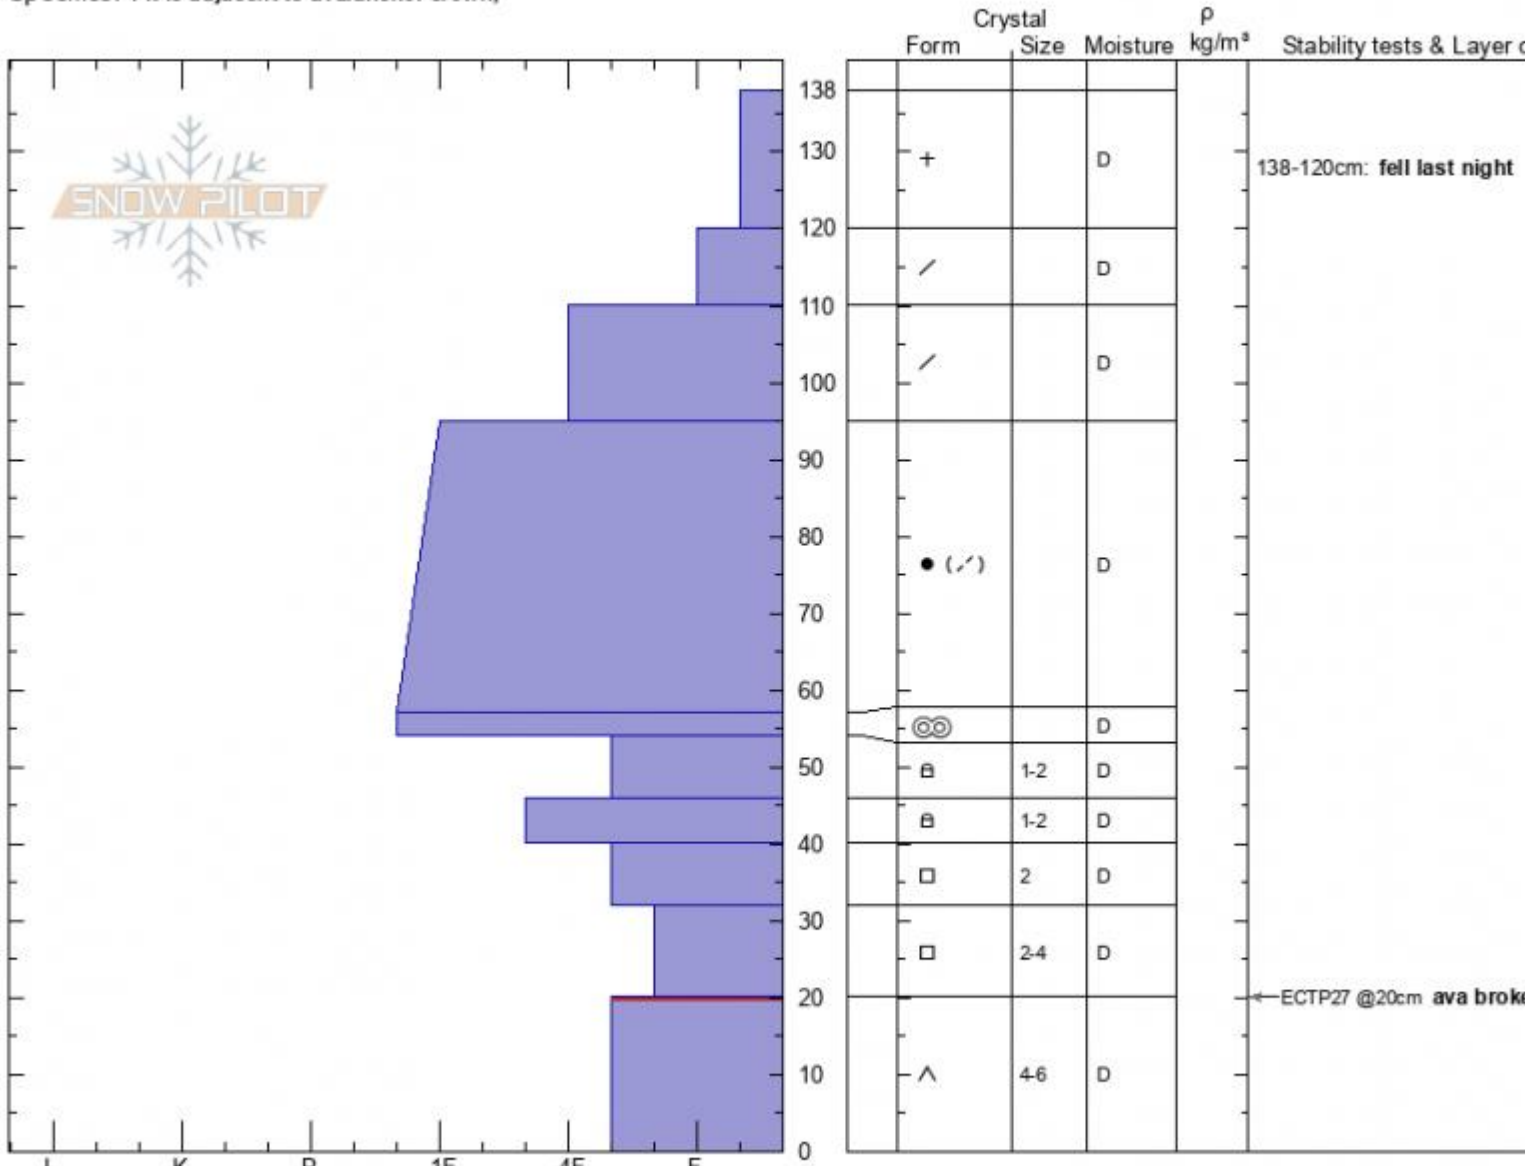

**Beehive Fatality**  
**Madison Range-N**  
**MT**  
 Elevation: **9200 ft**  
 Aspect: **270°**  
 Specifics: Pit is adjacent to avalanche: crown;

**Doug Chabot-Admin**  
**02/15/2021 - 11:50am**  
 Co-ord: **45.32733N, -111.38312W**  
 Slope Angle: **40°**  
 Wind Loading: **previous**

Stability:  
 Air Temperature: **-9°C**  
 Sky Cover: **OVC**  
 Precipitation: **S1**  
 Wind: **Calm**

HS: **138** Layer Notes:  
 138-120cm: **fell last night**  
 20-0cm: **Problematic layer**

Notes: This snowpit was part of the accident investigation of an avalanche that occurred on 2/14/2021. 1 splitboarder was killed.

Advisory Region  
 Northern Madison  
 Longitude  
 -111.39W  
 Latitude  
 45.34N

**Avalanche Details:** [Splitboarder triggered, caught and killed in Beehive](#)  
 Northern Madison, 2021-02-16