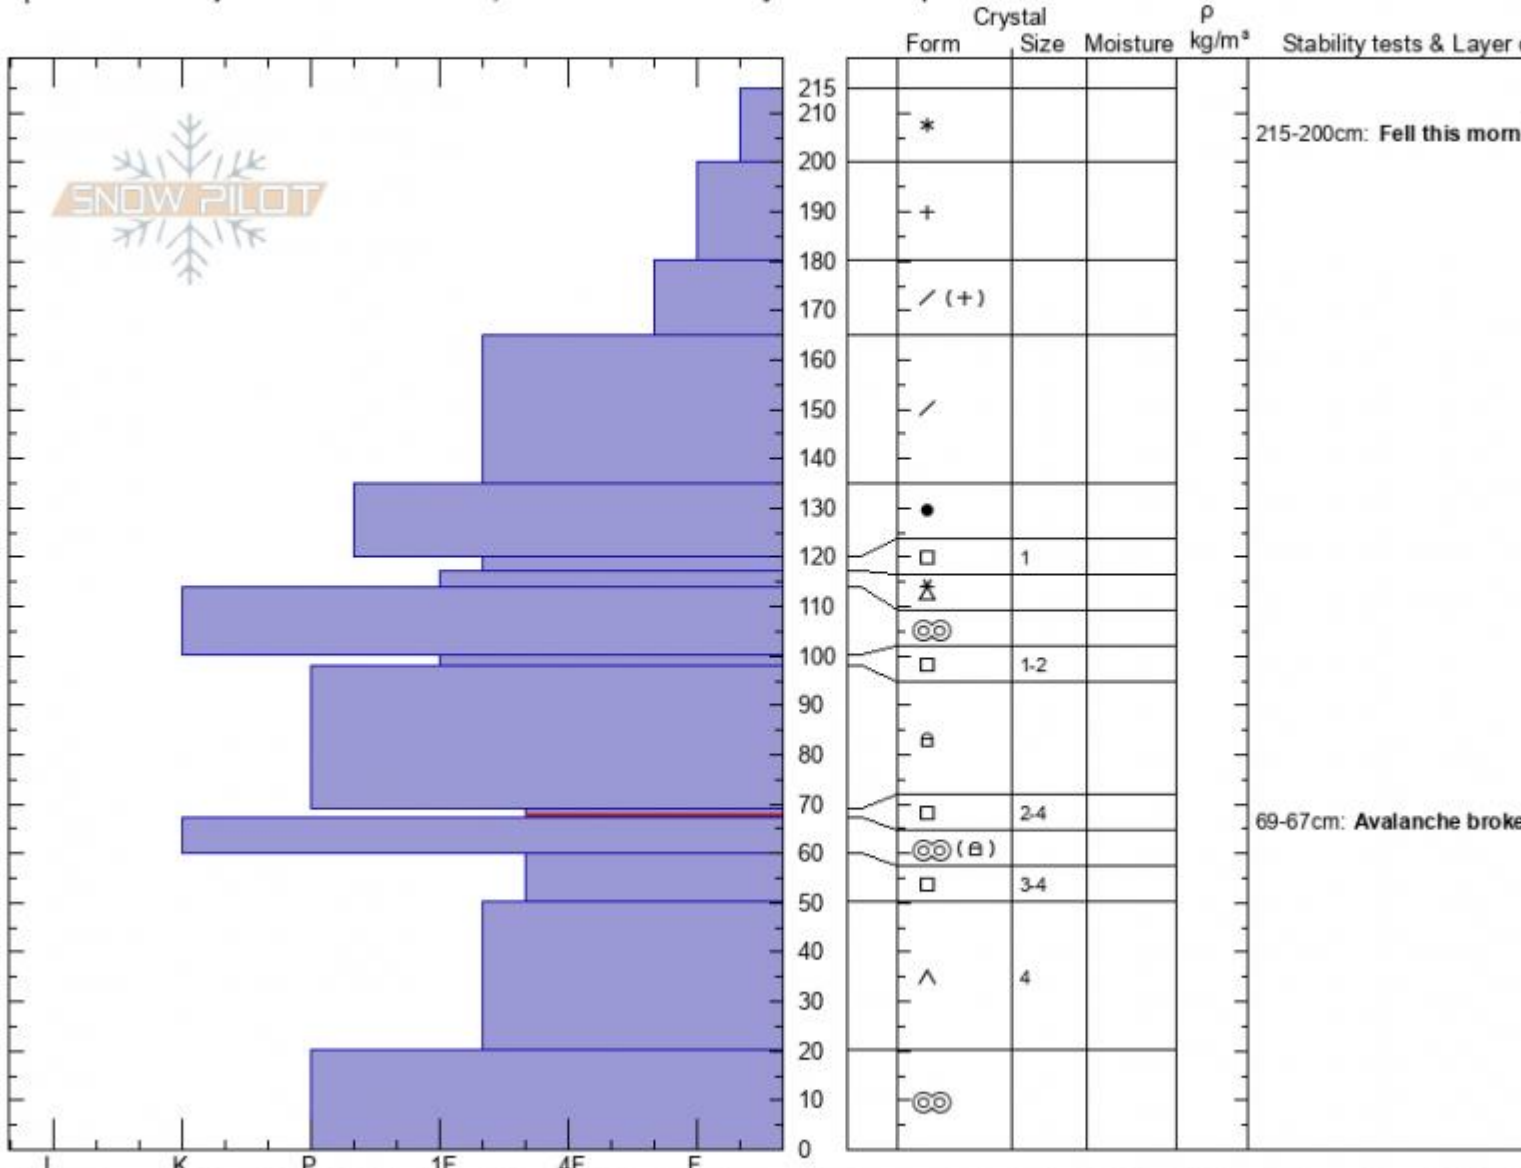

BlackmoreCrown N-R4-D: Alex Marienthal

Gallatin Range-N

MT

Elevation: 9417 ft

Aspect: 40°

Specifics: Pit is adjacent to avalanche: crown; Recent avalanche activity on similar slopes

02/20/2021 - 12:30pm

Co-ord: 45.44298N, -110.99868W

Slope Angle: 34°

Wind Loading: previous

Stability: poor

Air Temperature:

Sky Cover: BKN

Precipitation: S1

Wind: W Calm

HS: 215 Layer Notes:

215-200cm: Fell this morning

69-67cm: Avalanche broke here

69-67cm: Problematic layer

Notes: Crown profile of N-R4-D3-O broke on 2/18 or 2/19. Dug in shallower end of crown. Estimated up to 10 feet (3m) at its deepest, avg 6-8 feet deep. 10 feet wide.

Advisory Region
Northern Gallatin
Longitude
-111.00W
Latitude
45.44N
Northern Gallatin, 2021-02-21