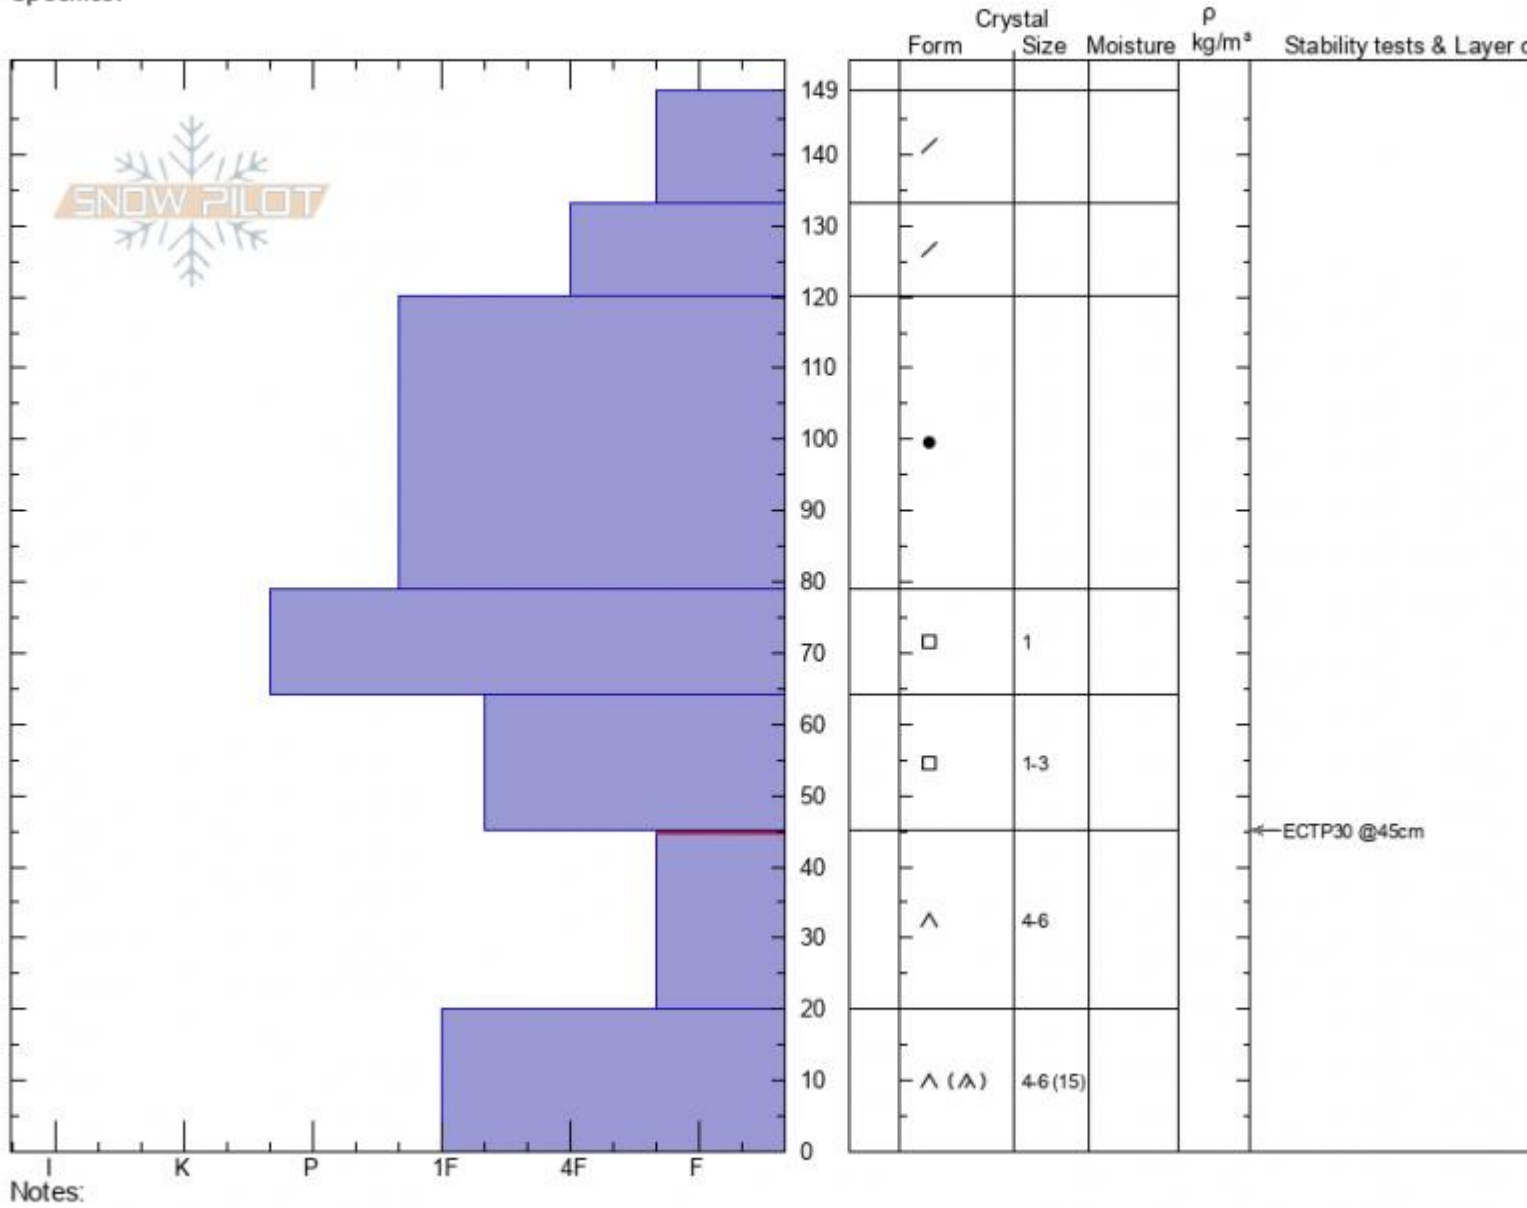

Targhee Creek
 Lionhead Range
 MT
 Elevation: 9047 ft
 Aspect: 355°
 Specifics:

Dave Zinn
 03/03/2021 - 12:00pm
 Co-ord: 44.73387N, -111.37470W
 Slope Angle: 20°
 Wind Loading:

Stability: fair
 Air Temperature:
 Sky Cover: CLR
 Precipitation: NO
 Wind: Calm

HS: 149 Layer Notes:
 45-20cm: Problematic layer

Advisory Region
 Lionhead Range
 Longitude
 -111.32W
 Latitude
 44.73N
 Lionhead Range, 2021-03-03