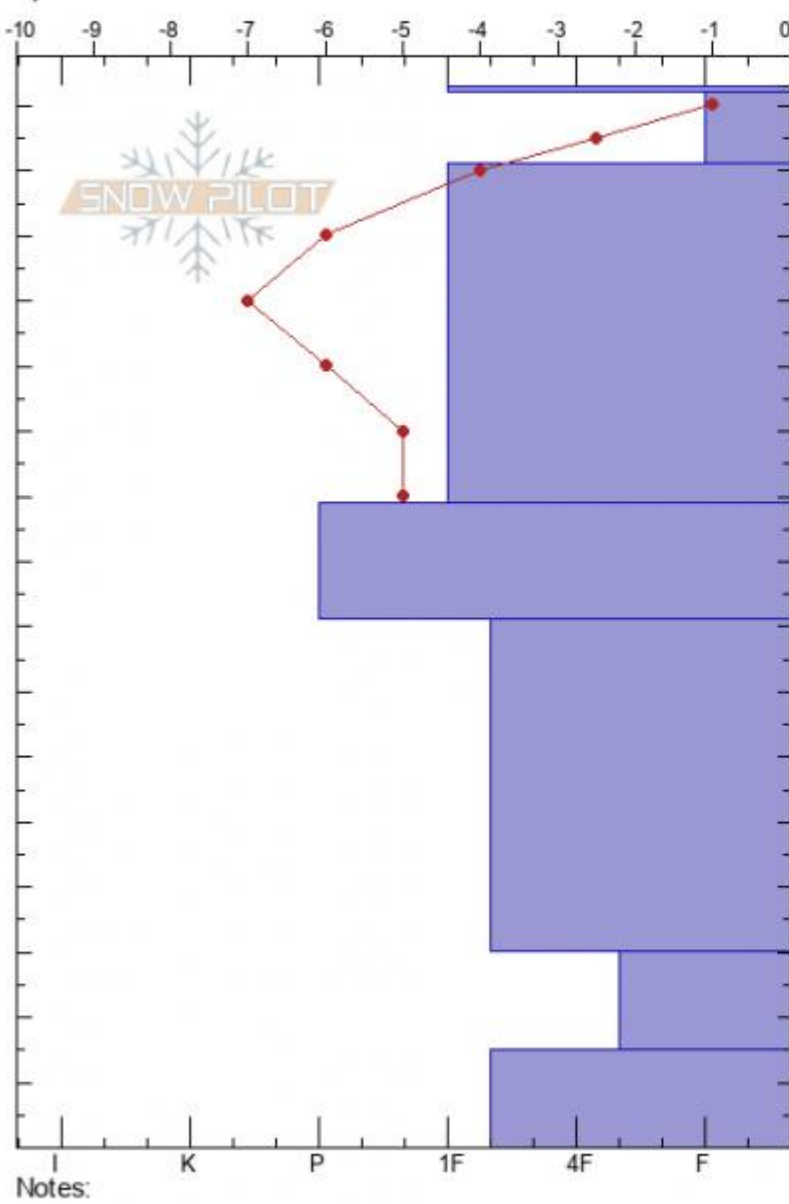

**Middle Basin, Sci Bowl**  
**Madison Range-N**  
**MT**  
 Elevation: **9206 ft**  
 Aspect: **112°**  
 Specifics:

**Alex Marienthal**  
**03/06/2021 - 10:50am**  
 Co-ord: **45.32635N, -111.38135W**  
 Slope Angle: **23°**  
 Wind Loading: **previous**

Stability: **fair**  
 Air Temperature: **3°C**  
 Sky Cover: **FEW**  
 Precipitation: **NO**  
 Wind: **W Moderate**

HS: **163**    Layer Notes:  
 PF: **23**    30-15cm: **Problematic layer**  
 PS: **6**

Form	Crystal Size	Moisture	$\rho$ kg/m <sup>3</sup>	Stability tests & Layer c
V	1			
⊙				
∇ ( / )	0.5			
B	2			
^	2-4			
^	3-6			

← PST45/140 (End) @20cm  
 ← PST50/140 (End) @20cm  
 ← 2x ECTX ECTP 34+ @ 20