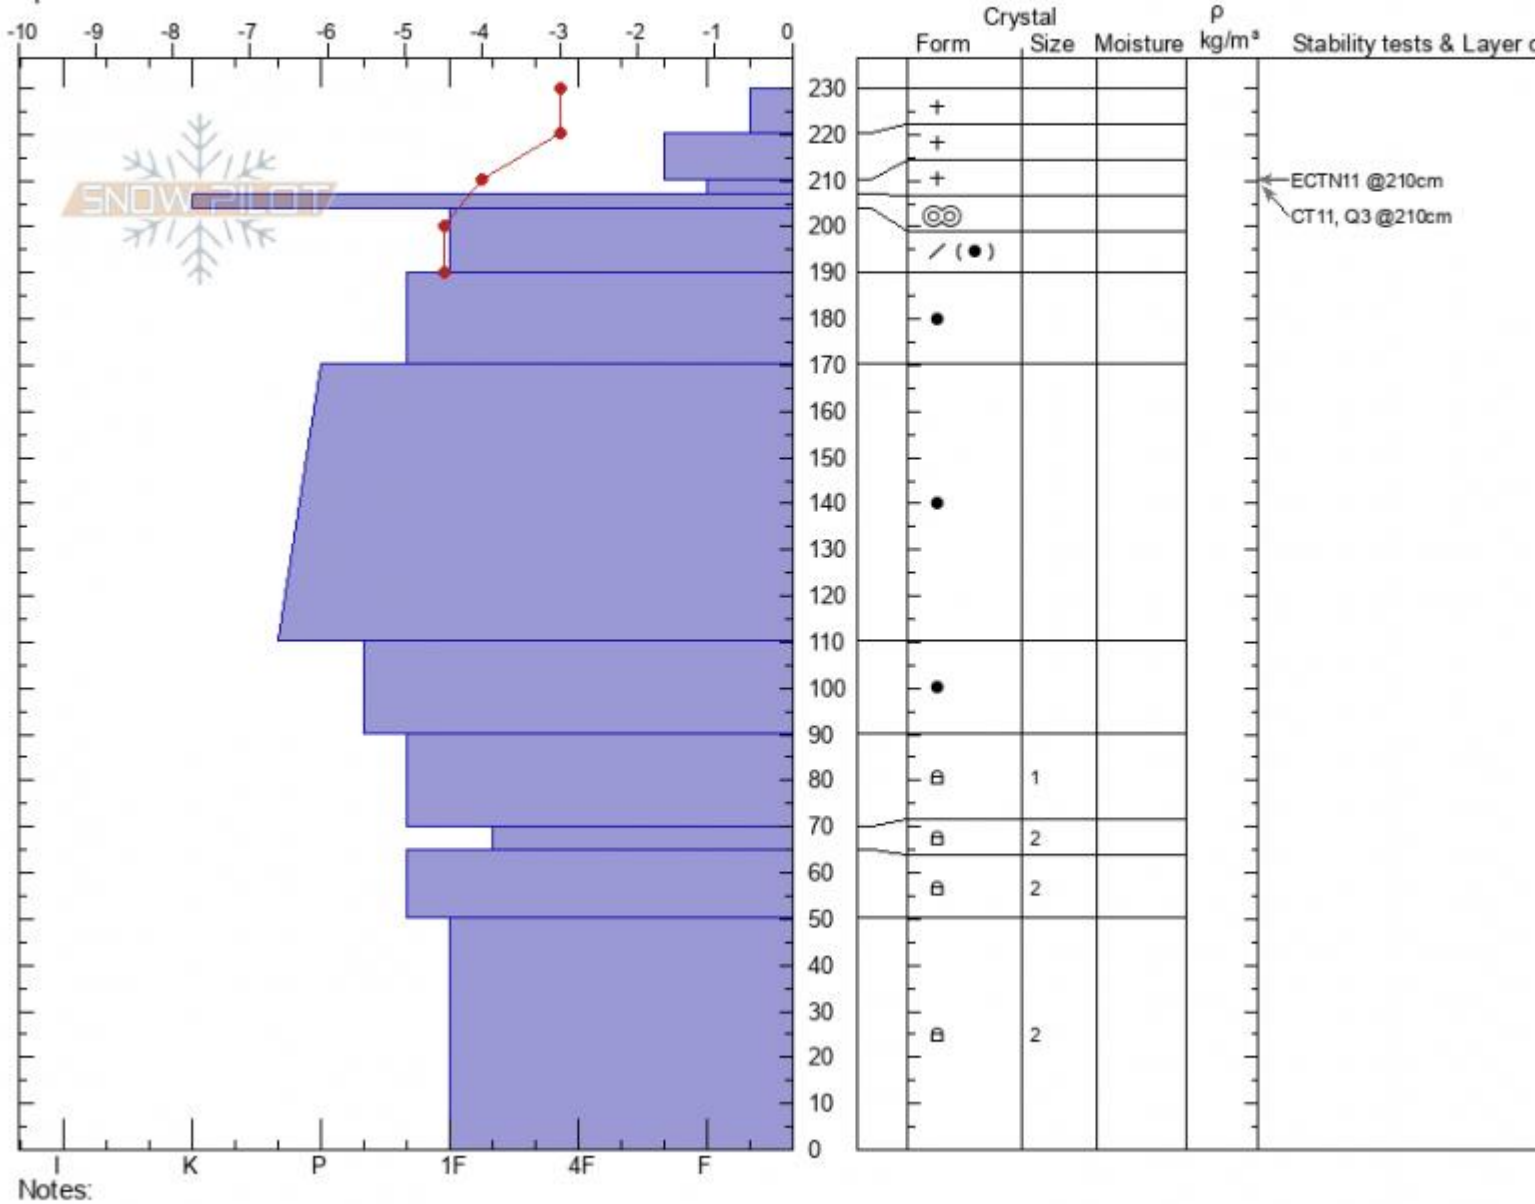

Mt Abundance Shoulder
Cooke City
MT
 Elevation: **9150 ft**
 Aspect: **100°**
 Specifics:

Alex Marienthal
03/11/2021 - 1:00pm
 Co-ord: **45.06337N, -110.01126W**
 Slope Angle: **31°**
 Wind Loading: **previous**

Stability: **good**
 Air Temperature:
 Sky Cover: **CLR**
 Precipitation: **NO**
 Wind: **Calm**

HS: **230** Layer Notes:
 210-207cm: **Problematic layer**

Advisory Region
 Cooke City
 Longitude
 -110.02W
 Latitude
 45.08N
 Cooke City, 2021-03-11