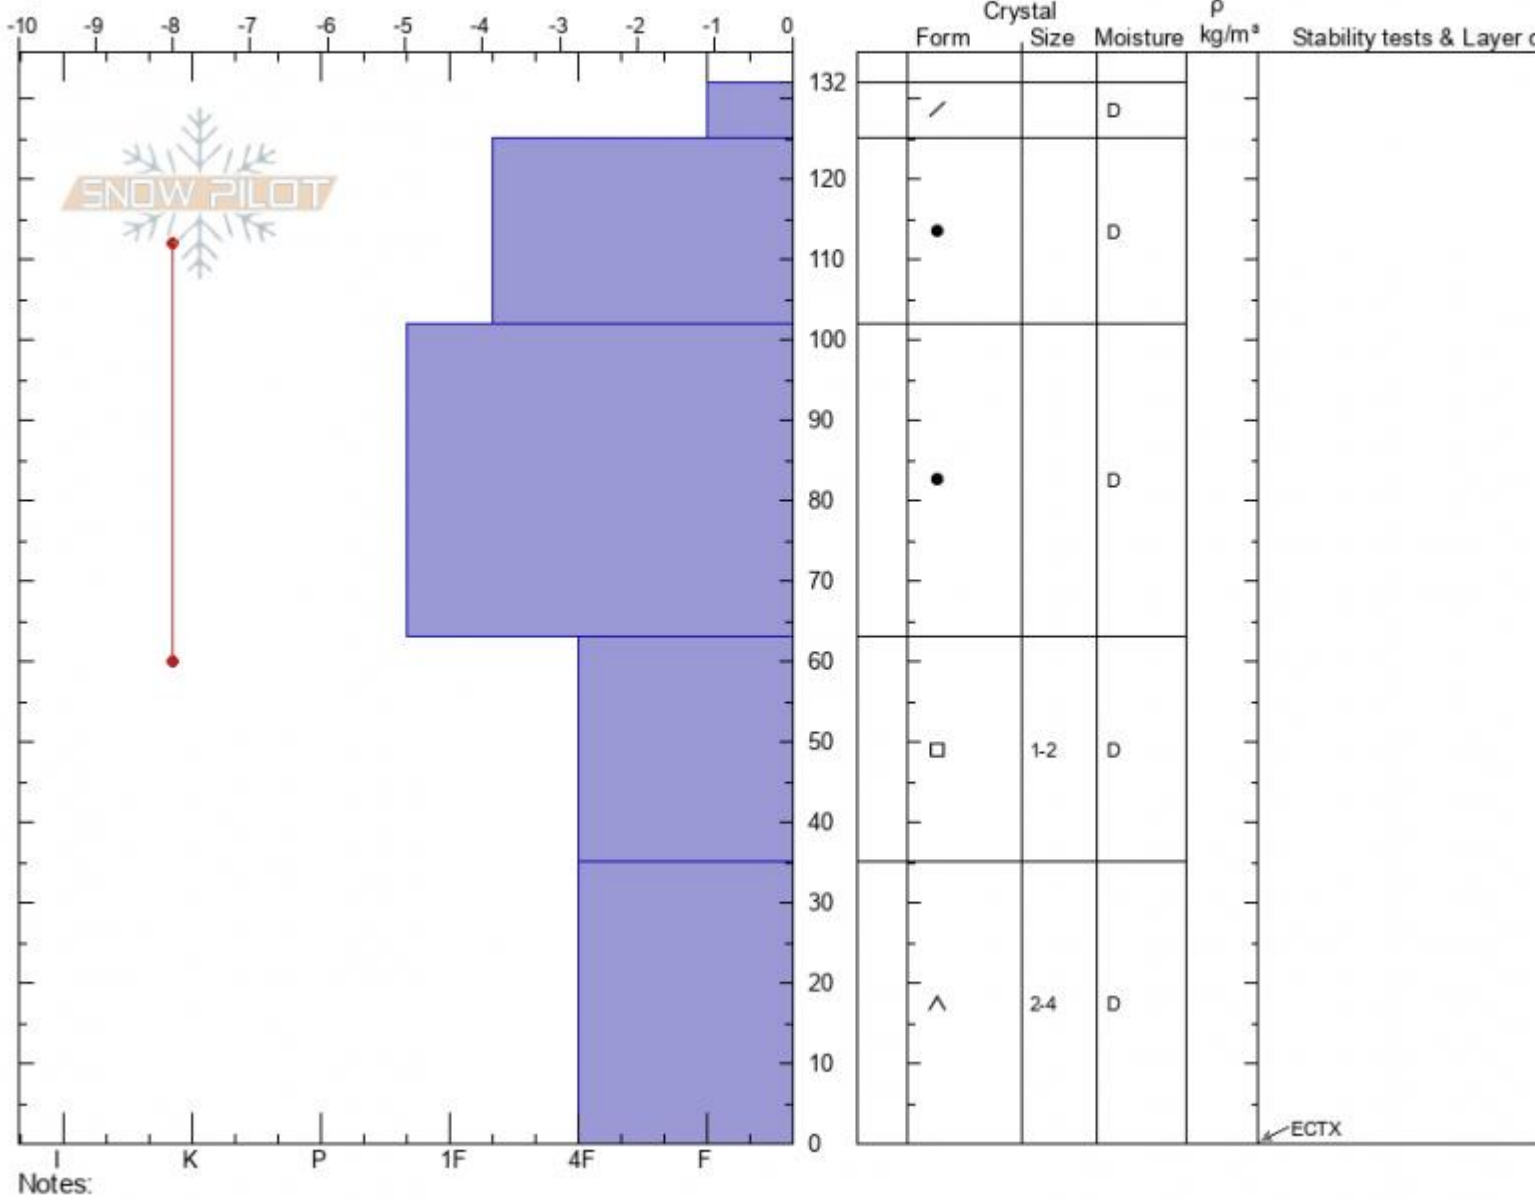

Sunlight Basin
 Madison Range-S
 MT
 Elevation: 9500 ft
 Aspect: 110°
 Specifics:

Ian Hoyer
 03/13/2021 - 11:00pm
 Co-ord: 44.97522N, -111.31391W
 Slope Angle: 16°
 Wind Loading: previous

Stability: good
 Air Temperature:
 Sky Cover: CLR
 Precipitation: NO
 Wind: N Light Breeze

HS: 132 Layer Notes:
 35-0cm: Problematic layer

Advisory Region
 Southern Madison
 Longitude
 -111.31W
 Latitude
 44.97N
 Southern Madison, 2021-03-13