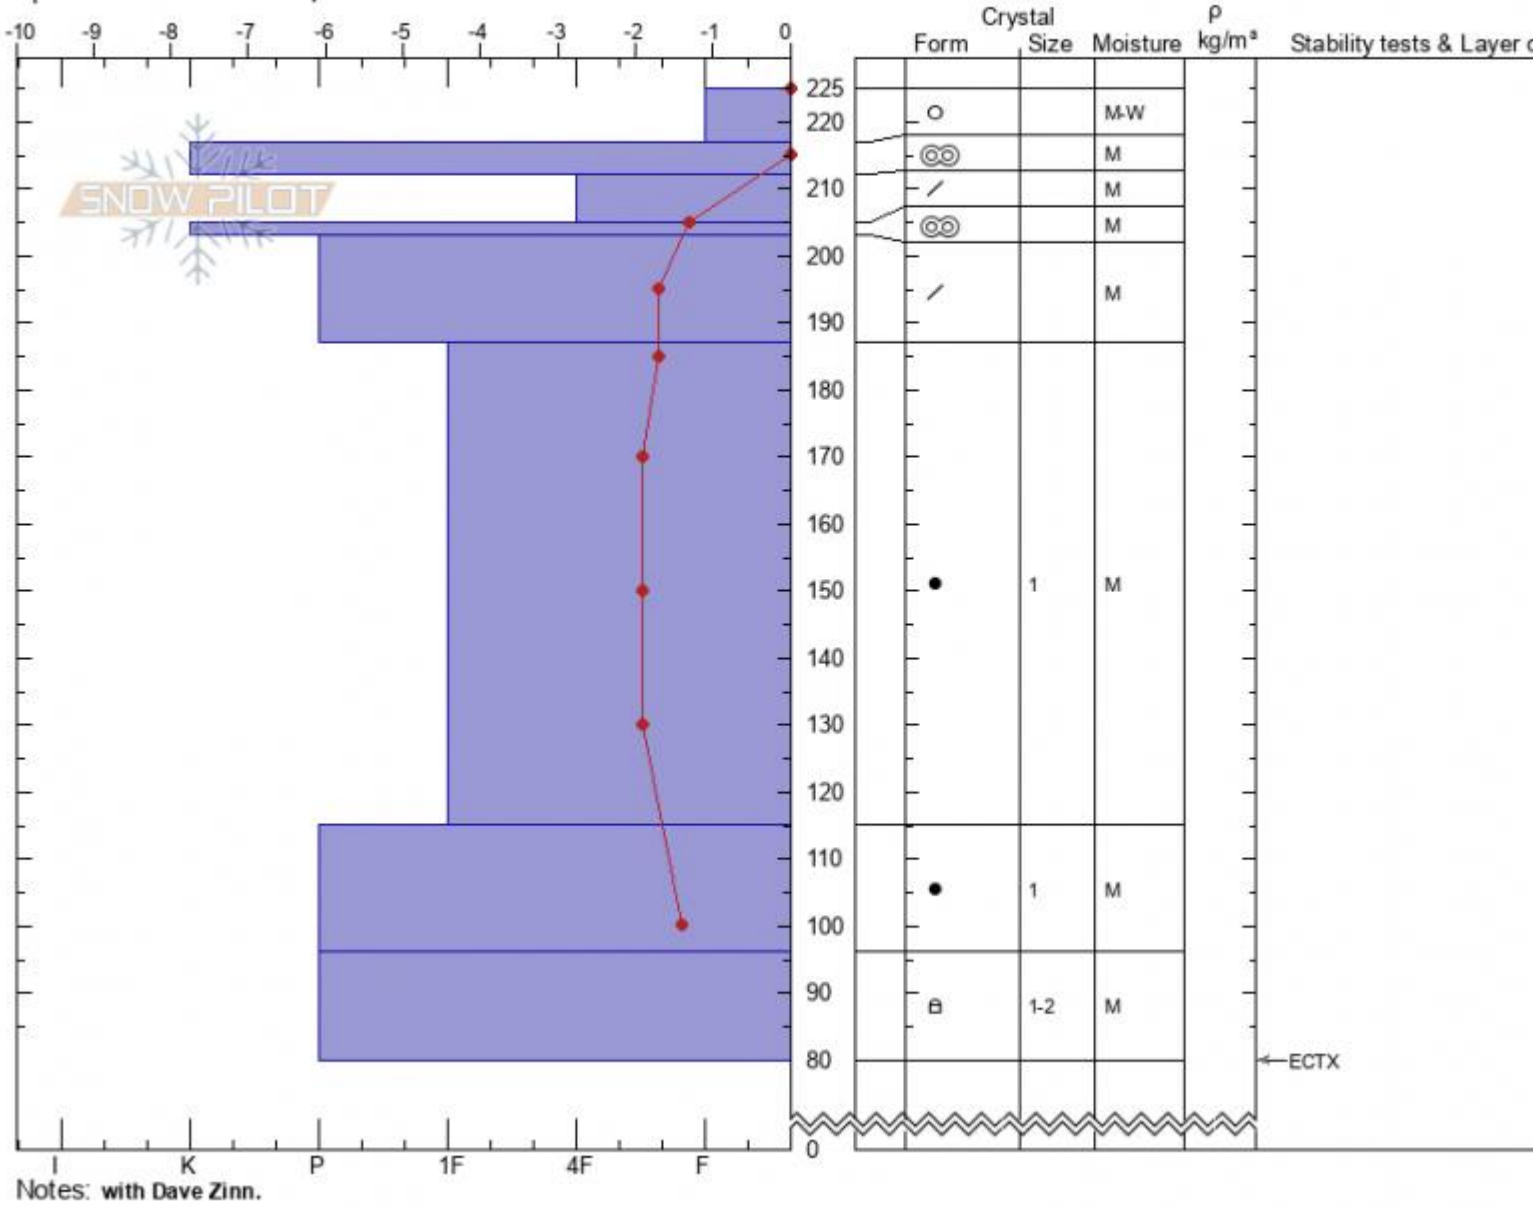

Fairy Lake
 Bridger Range
 MT
 Elevation: 8669 ft
 Aspect: S
 Specifics: Ski tracks on slope

Zach Keskinen
 03/14/2021 - 12:32pm
 Co-ord: 45.91952N, -110.97719W
 Slope Angle: 25°
 Wind Loading: no

Stability: very_good
 Air Temperature: 2°C
 Sky Cover: SCT
 Precipitation: NO
 Wind: Calm

HS: 225 Layer Notes:
 PF: 15 225-217cm: Problematic layer

Advisory Region
 Bridger Range
 Longitude
 -110.96W
 Latitude
 45.90N
 Bridger Range, 2021-03-14