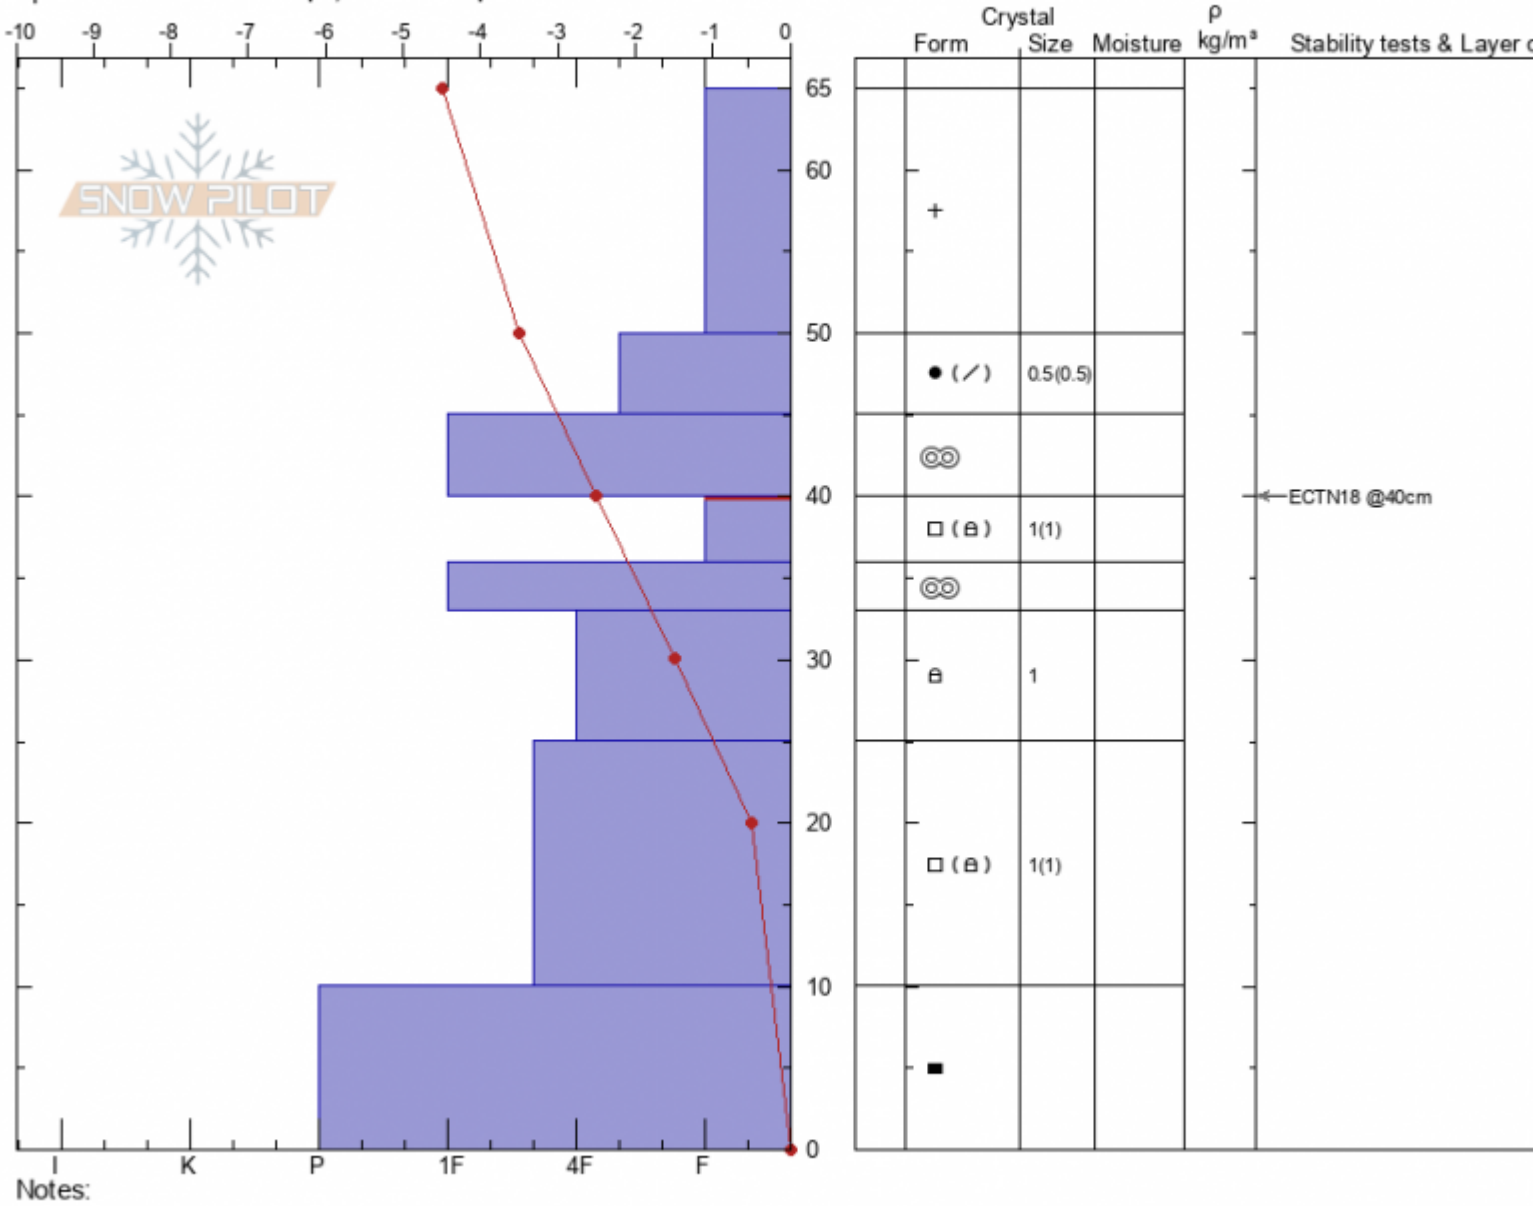

Upper Bradley Mdw  
 Bridger Range  
 MT  
 Elevation: 7904 ft  
 Aspect: 90°  
 Specifics: Ski tracks on slope; We skied slope

Doug Chabot-Admin  
 12/08/2021 - 10:30am  
 Co-ord: 45.83052N, -110.93262W  
 Slope Angle: 30°  
 Wind Loading: no

Stability: **Good**  
 Air Temperature: **-2.3°C**  
 Sky Cover: **BKN**  
 Precipitation: **NO**  
 Wind: **Calm**

HS:65  
 Layer Notes:  
 40-36cm: Problematic layer

Advisory Region  
 Bridger Range  
 Longitude  
 -110.93W  
 Latitude  
 45.83N  
 Bridger Range, 2021-12-08