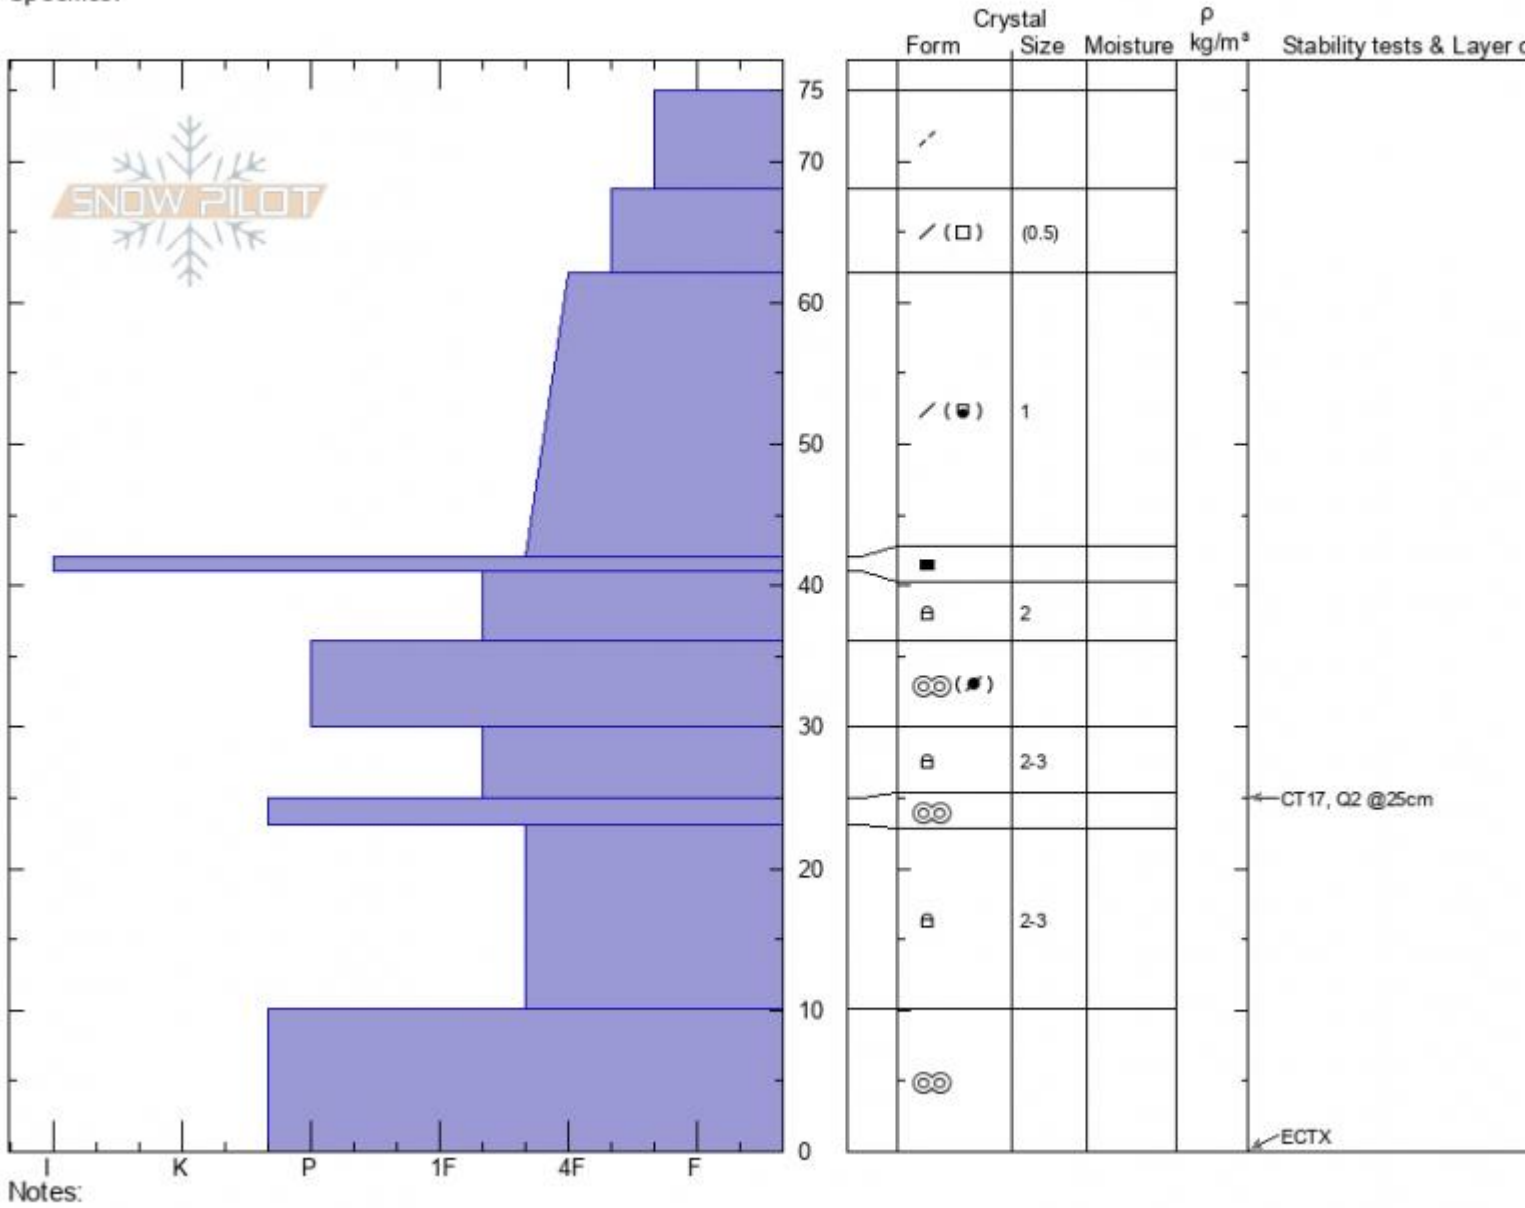

Blackmore NE Shoulder
 Gallatin Range-N
 MT
 Elevation: 9548 ft
 Aspect: 130°
 Specifics:

Alex Marienthal
 12/11/2021 - 12:50pm
 Co-ord: 45.44704N, -110.99967W
 Slope Angle: 25°
 Wind Loading:

Stability:
 Air Temperature:
 Sky Cover: BKN
 Precipitation: NO
 Wind: SW Strong

HS:75
 Layer Notes:
 41-36cm: Problematic layer

Advisory Region
 Northern Gallatin
 Longitude
 -111.00W
 Latitude
 45.44N
 Northern Gallatin, 2021-12-11