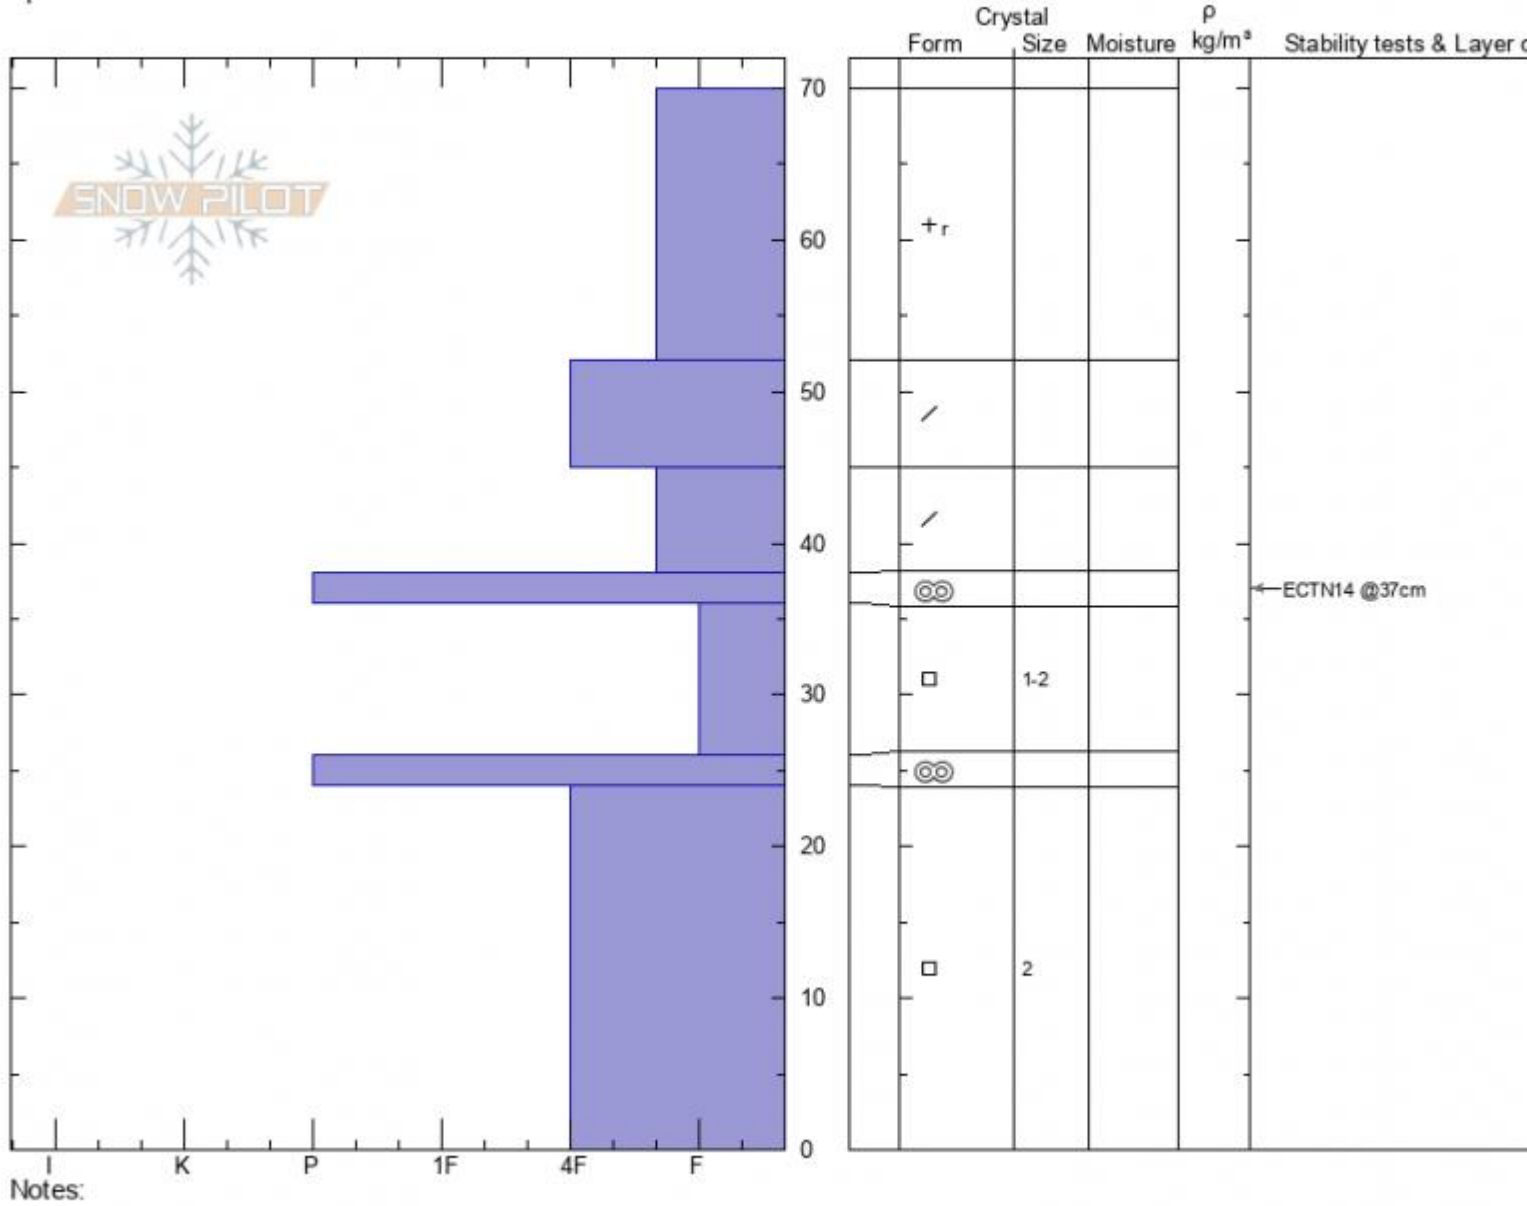

Lionhead Ridge
Lionhead Range
MT
 Elevation: **8055 ft**
 Aspect: **60°**
 Specifics:

Hannah Marshall
12/12/2021 - 12:00pm
 Co-ord: **12T 476601W 4949824N**
 Slope Angle:
 Wind Loading: **yes**

Stability: **Good**
 Air Temperature:
 Sky Cover: **OVC**
 Precipitation: **S-1**
 Wind: **SW Strong**

HS: **70** Layer Notes:
 36-26cm: **Problematic layer**

Advisory Region
 Lionhead Range
 Longitude
 -111.29W
 Latitude
 44.70N
 Lionhead Range, 2021-12-12