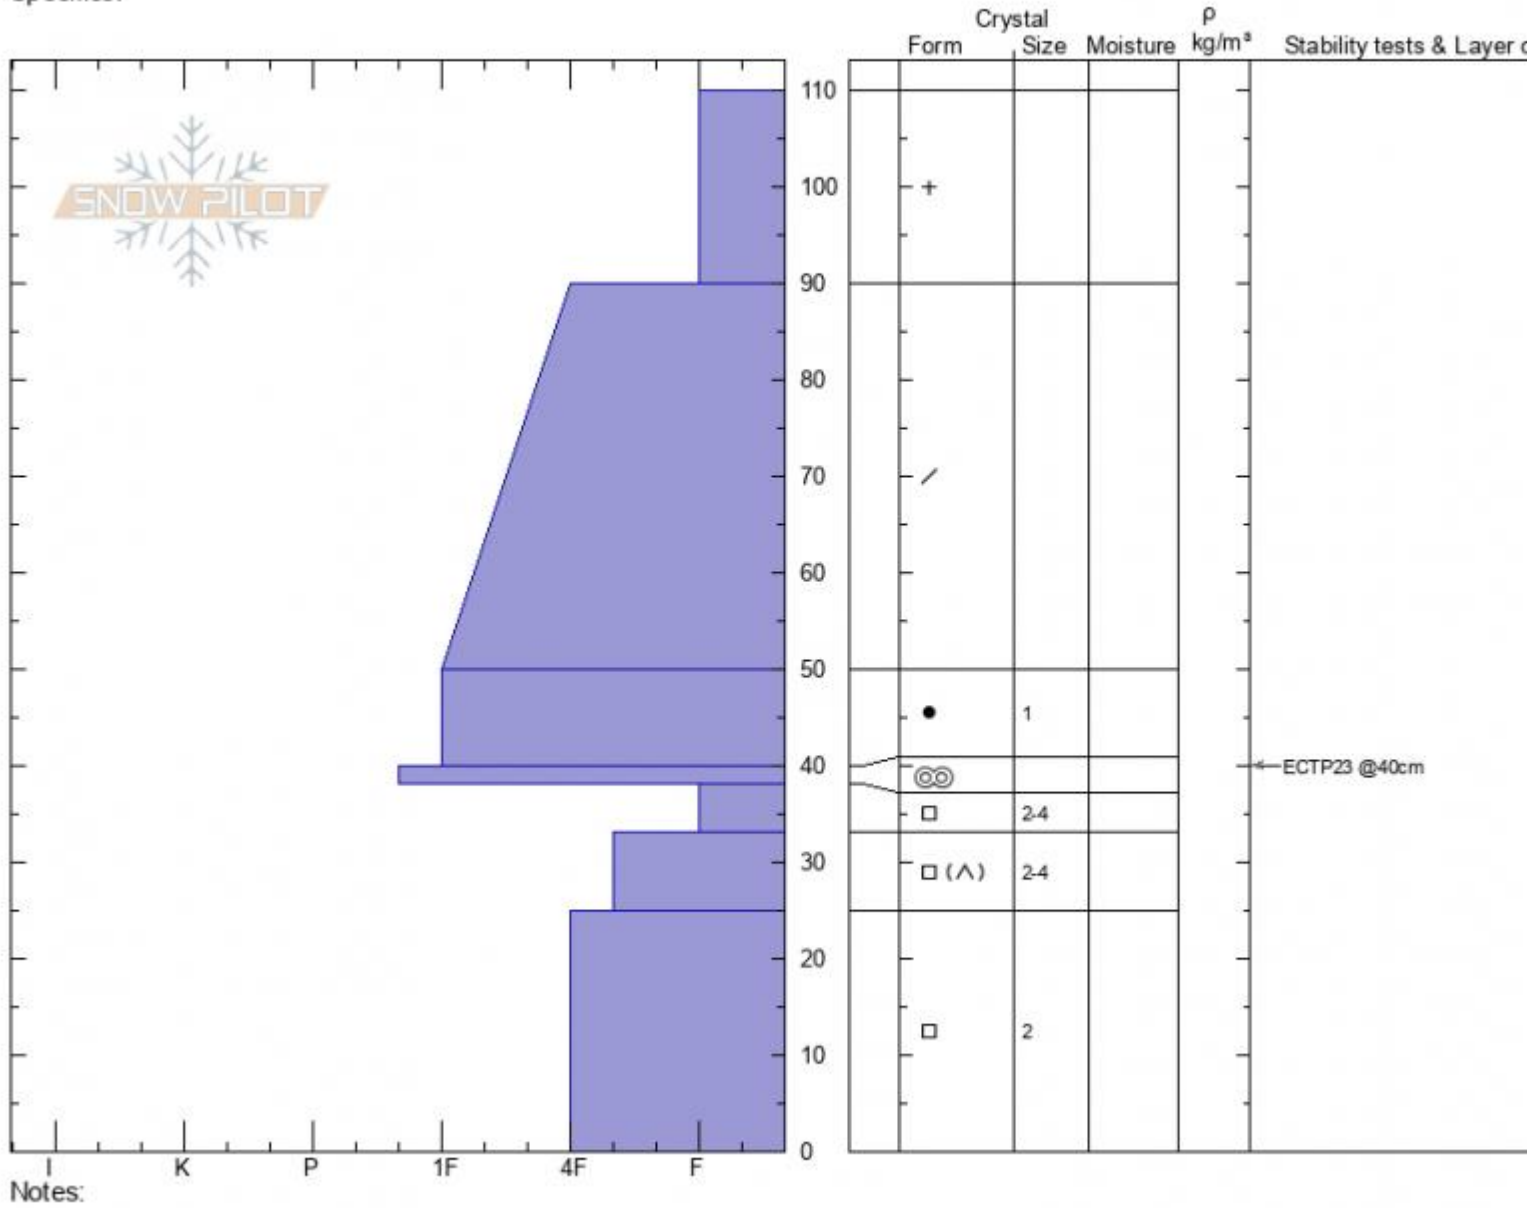

**Lionhead, Ski Hill**  
**Henry Mtns**  
**MT**  
 Elevation: **8069 ft**  
 Aspect: **65°**  
 Specifics:

**Alex Marienthal**  
**12/20/2021 - 10:45am**  
 Co-ord: **44.70344N, -111.29721W**  
 Slope Angle: **28°**  
 Wind Loading:

Stability: **Fair**  
 Air Temperature: **-4.5°C**  
 Sky Cover: **BKN**  
 Precipitation: **NO**  
 Wind: **W Calm**

HS: **110**    Layer Notes:  
 PF: **60**    40-38cm: **Problematic layer**  
 PS: **17**

Advisory Region  
 Lionhead Range  
 Longitude  
 -111.32W  
 Latitude  
 44.71N  
 Lionhead Range, 2021-12-20