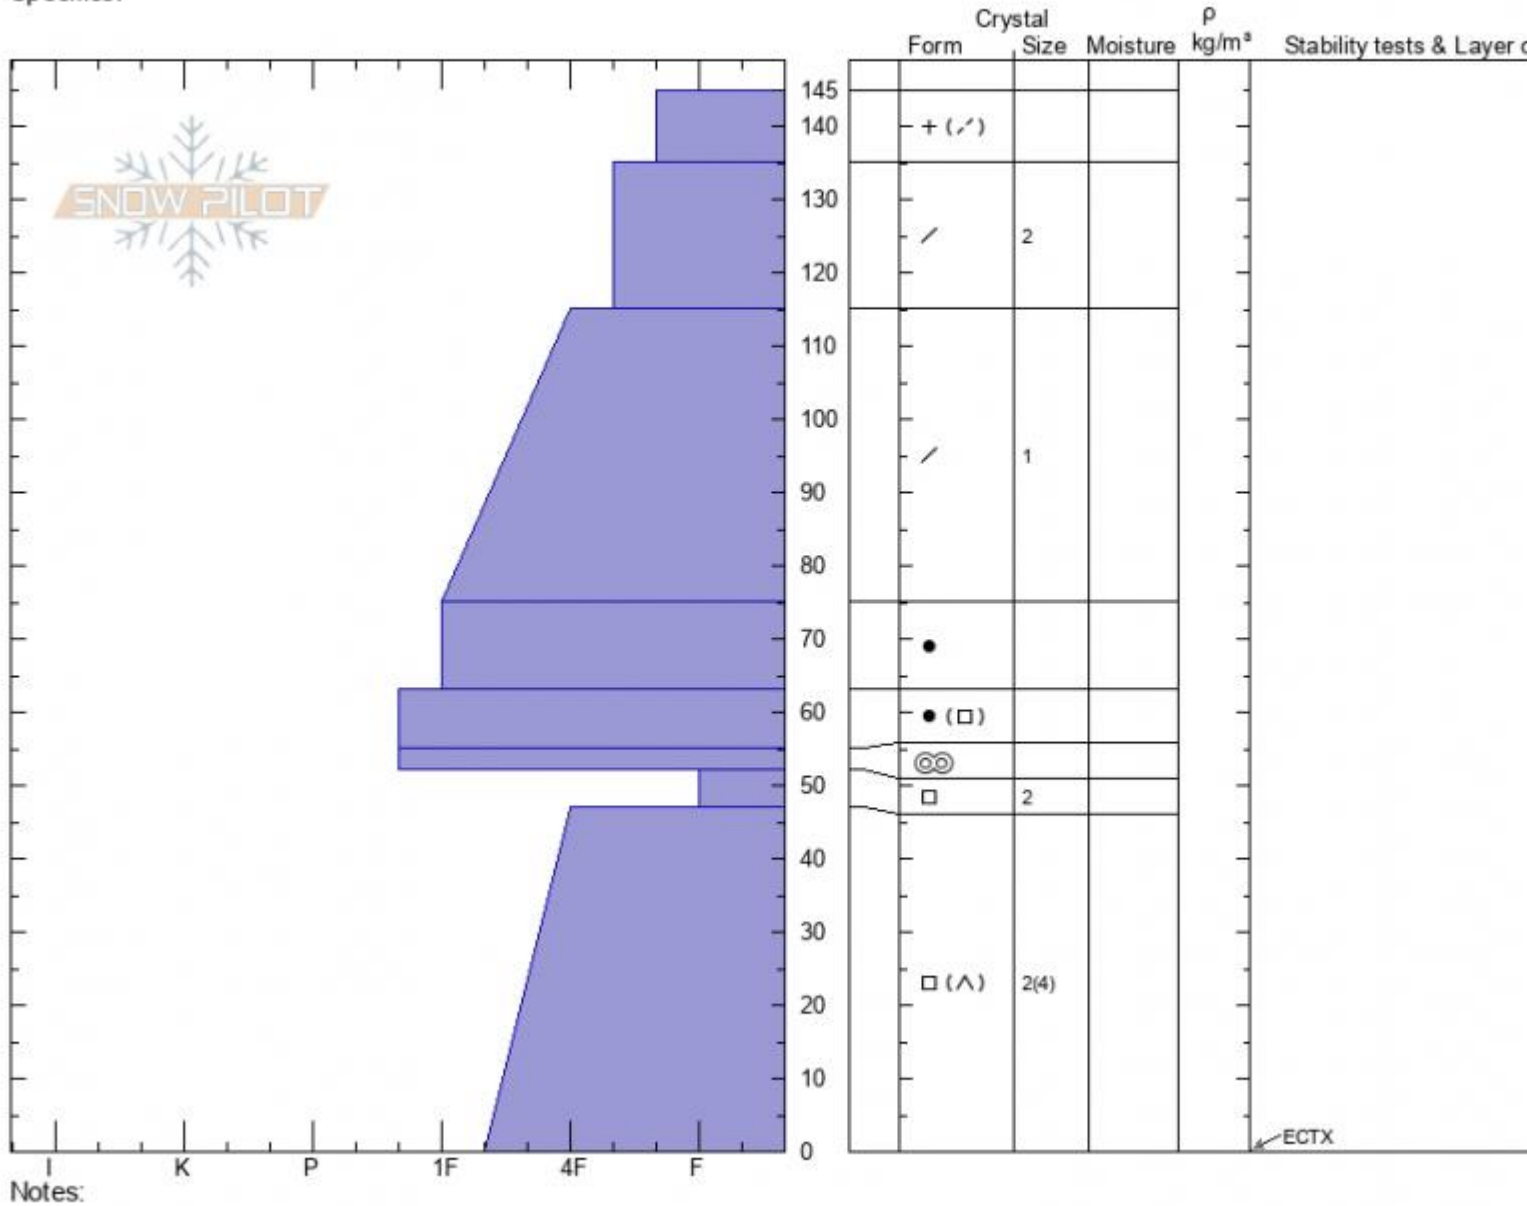

Lionhead Ridge
Henry Mtns
MT
 Elevation: **8641 ft**
 Aspect: **35°**
 Specifics:

Alex Marienthal
12/20/2021 - 11:45am
 Co-ord: **44.70742N, -111.30502W**
 Slope Angle: **25°**
 Wind Loading: **previous**

Stability: **Fair**
 Air Temperature:
 Sky Cover: **BKN**
 Precipitation: **NO**
 Wind: **W Calm**

HS: **145** Layer Notes:
 PF: **60** 52-47cm: **Problematic layer**
 PS: **18**

Advisory Region
 Lionhead Range
 Longitude
 -111.32W
 Latitude
 44.71N
 Lionhead Range, 2021-12-20