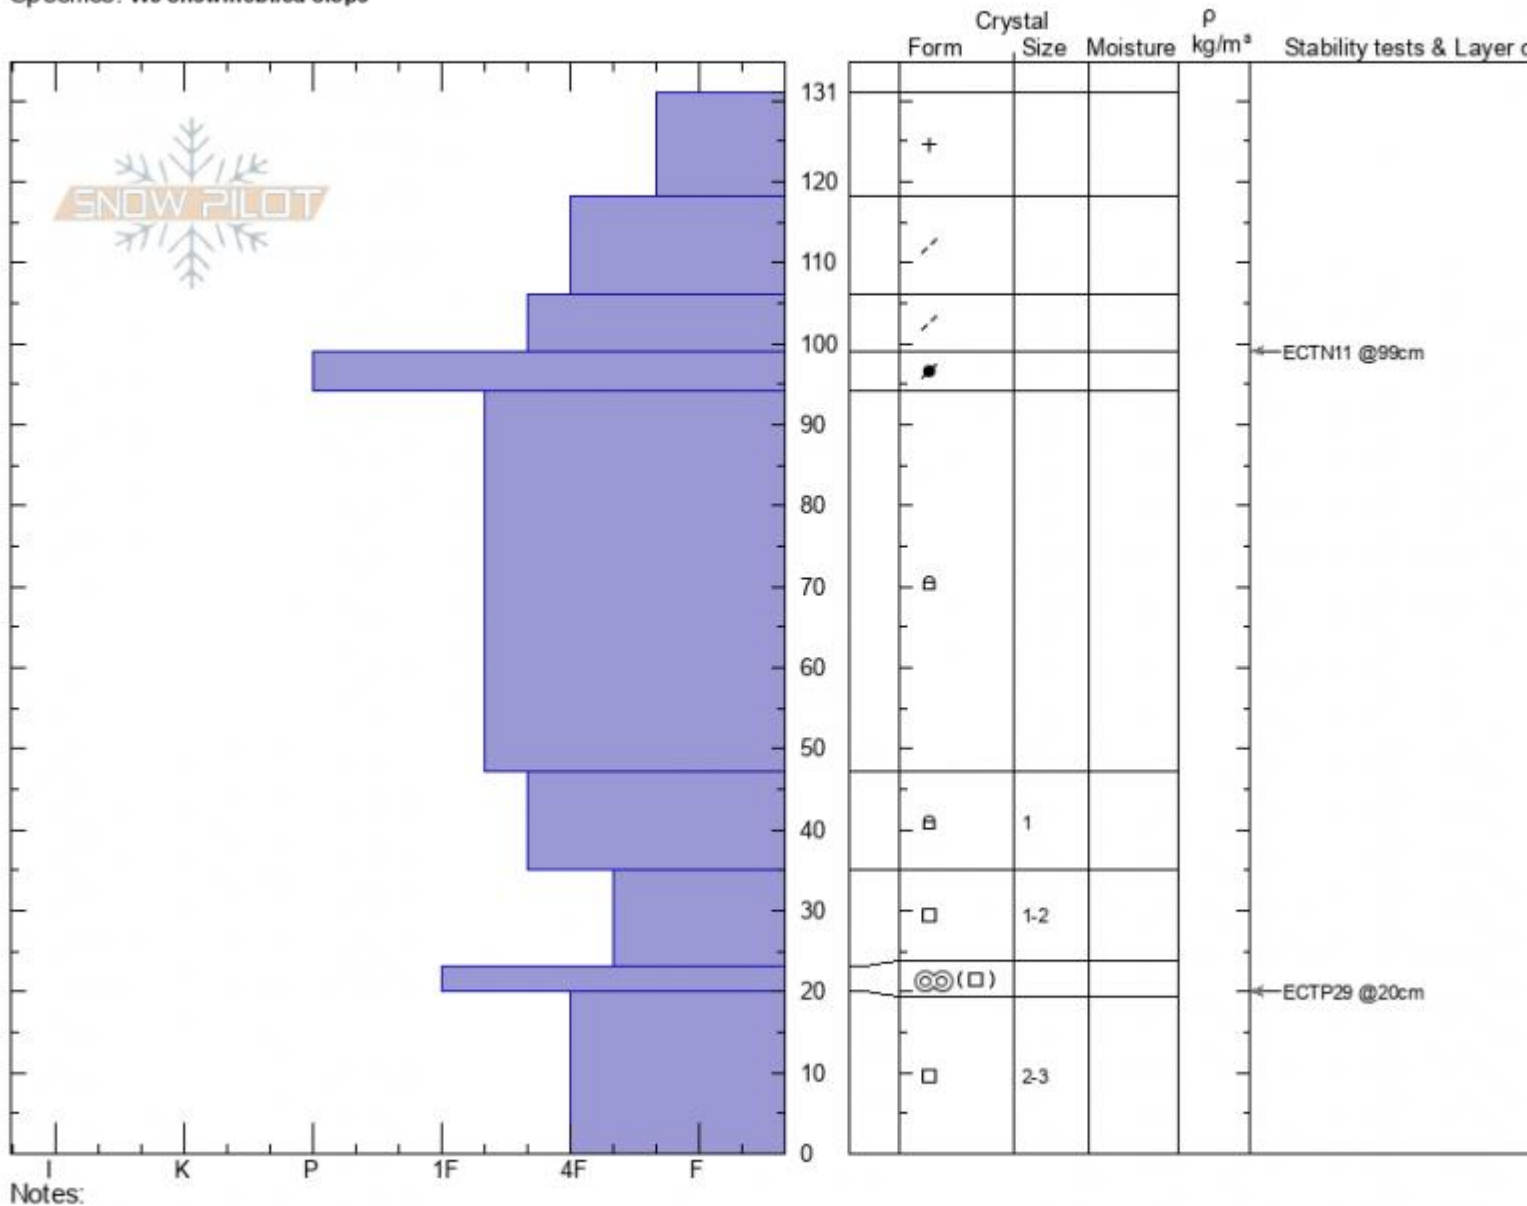

2nd yellow mule  
 Madison Range-N  
 MT  
 Elevation: 9365 ft  
 Aspect: 30°  
 Specifics: We snowmobiled slope

Hannah Marshall  
 12/21/2021 - 10:12am  
 Co-ord:  
 Slope Angle: 22°  
 Wind Loading:

Stability:  
 Air Temperature:  
 Sky Cover: BKN  
 Precipitation: NO  
 Wind:

HS:131 Layer Notes:  
 PF:90 20-0cm: Problematic layer

Advisory Region  
 Northern Madison  
 Longitude  
 -111.38W  
 Latitude  
 45.17N  
 Northern Madison, 2021-12-21