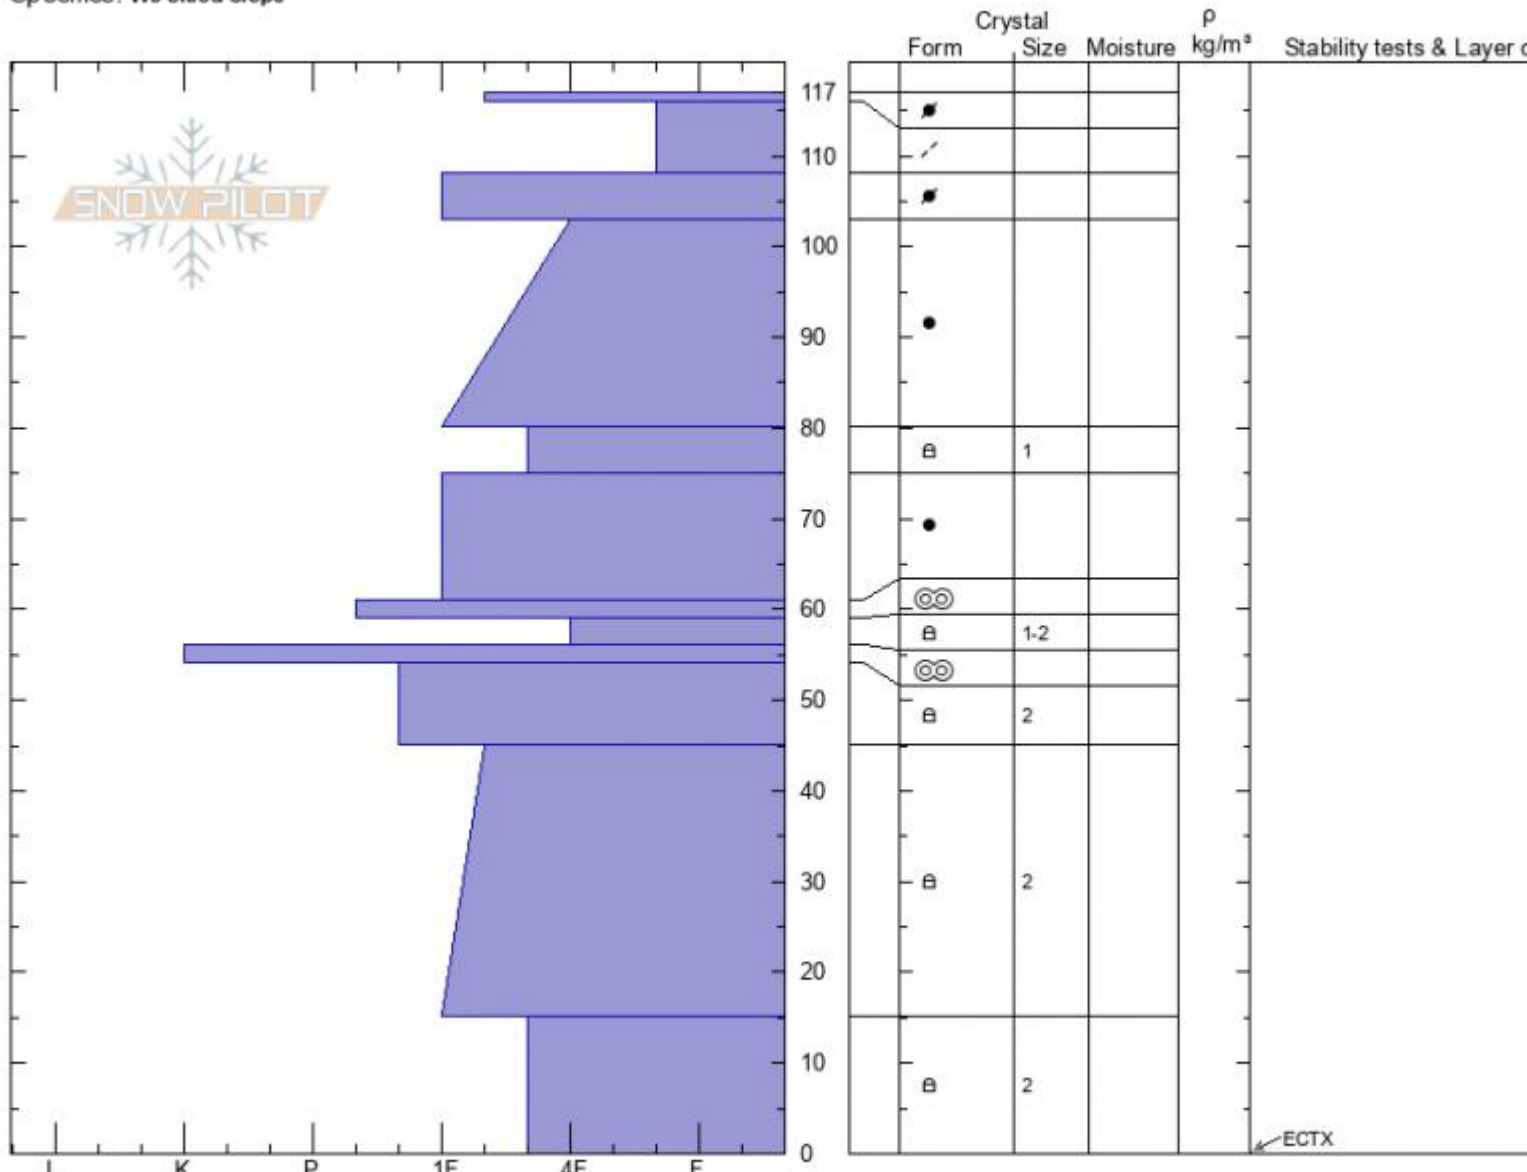

Saddle Peak
Bridger Range
MT
 Elevation: **8950 ft**
 Aspect: **90°**
 Specifics: **We skied slope**

Alex Marienthal
12/23/2021 - 10:30am
 Co-ord: **45.79356N, -110.93488W**
 Slope Angle: **33°**
 Wind Loading: **previous**

Stability: **HS:117**
 Air Temperature:
 Sky Cover: **OVC**
 Precipitation: **NO**
 Wind: **SW Light Breeze**

Layer Notes:
 117-116cm: **Problematic layer**

Notes: Dug 2 other pits, higher and lower on the face, which showed similar structure and also had ECTX. HS in our three pits ranged 85-120cm.

Advisory Region
 Bridger Range
 Longitude
 -110.94W
 Latitude
 45.79N
 Bridger Range, 2021-12-23