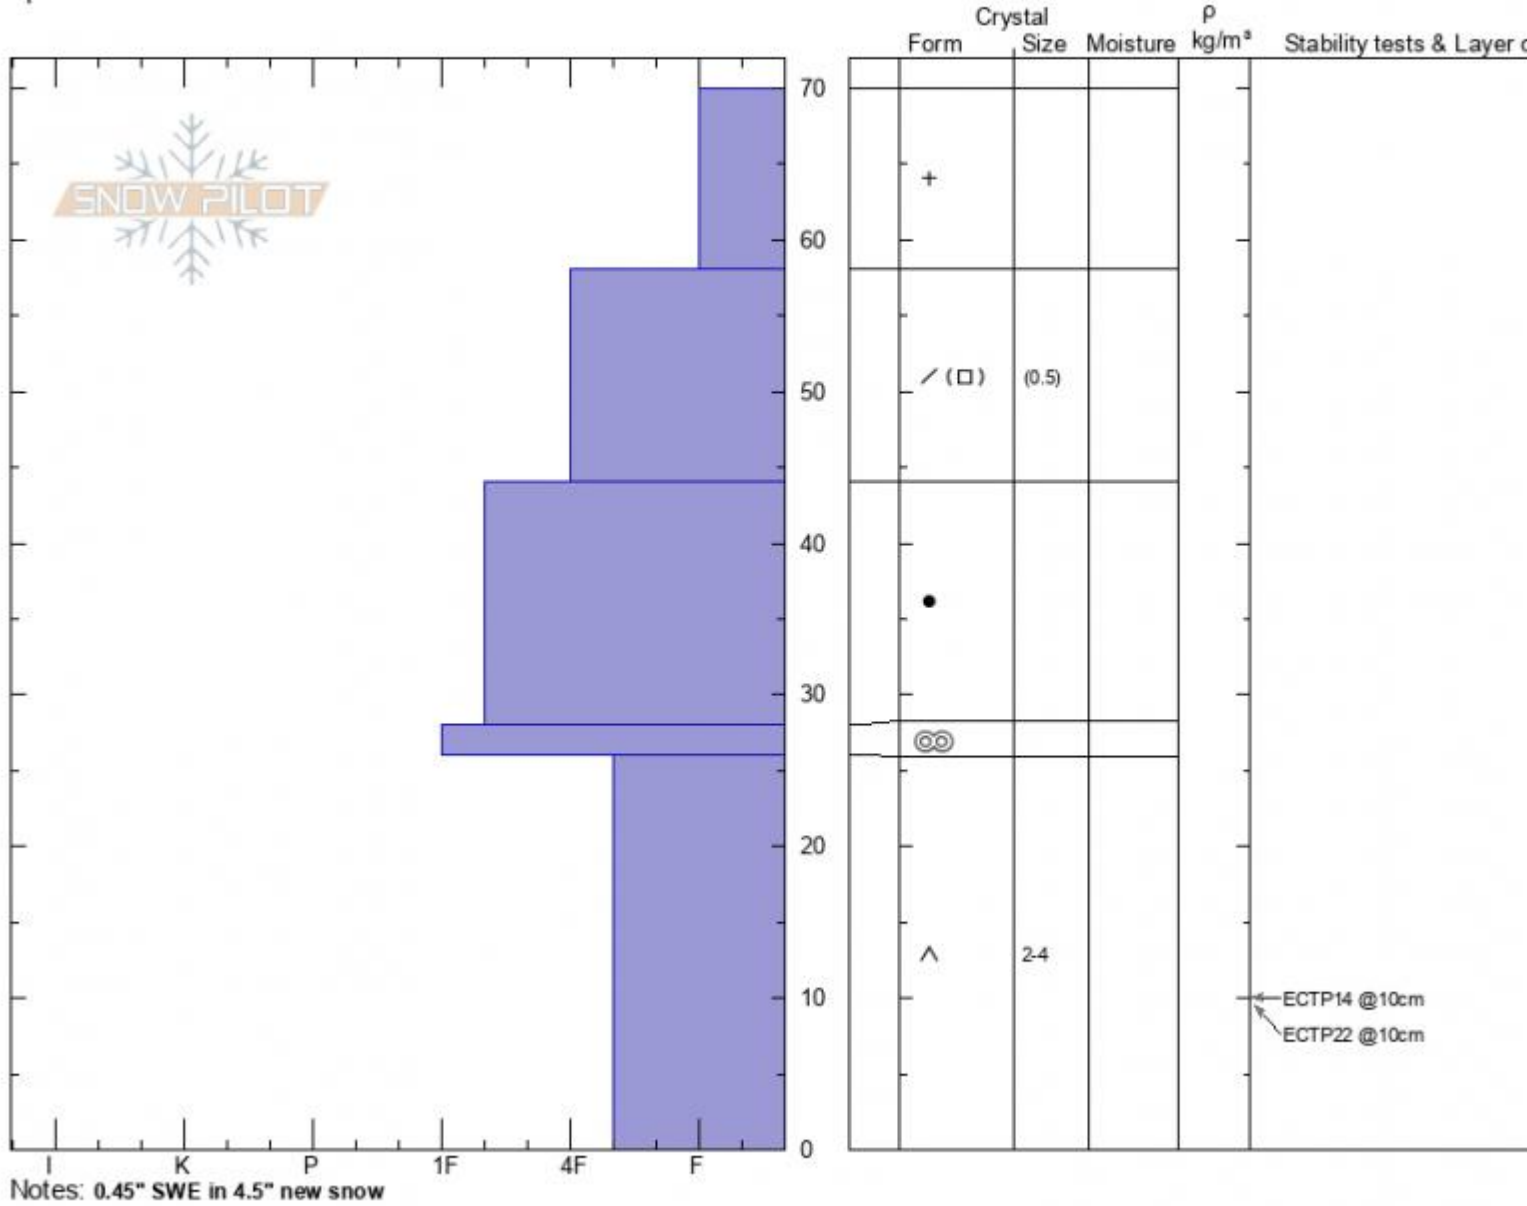

Wilderness Boundary
 Madison Range-S
 MT
 Elevation: 8800 ft
 Aspect: 210°
 Specifics:

Ian Hoyer
 12/24/2021 - 11:00am
 Co-ord: 44.97708N, -111.35908W
 Slope Angle: 17°
 Wind Loading: no

Stability: Fair
 Air Temperature:
 Sky Cover: OVC
 Precipitation: S-1
 Wind: S Light Breeze

HS:70
 Layer Notes:
 26-0cm: Problematic layer

Advisory Region
 Southern Madison
 Longitude
 -111.27W
 Latitude
 45.06N
 Southern Madison, 2021-12-24