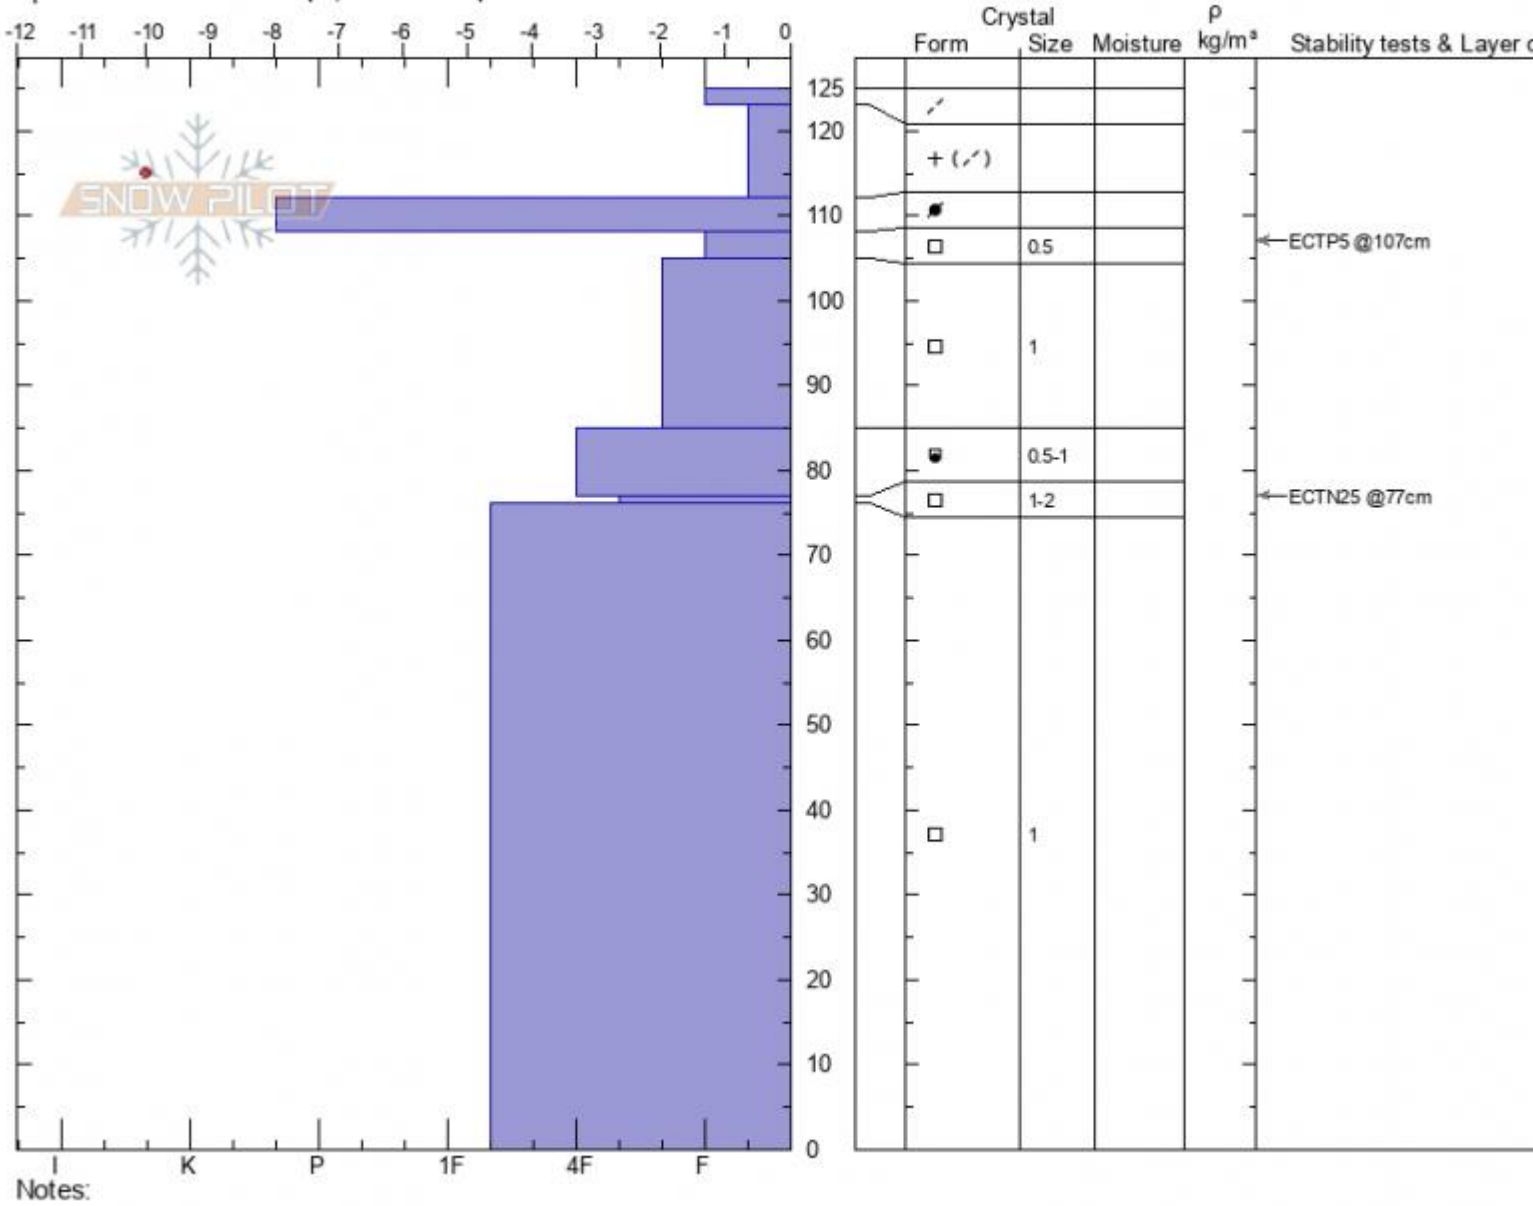

Football Field
 Bridger Range
 MT
 Elevation: 8370 ft
 Aspect: 100°
 Specifics: Ski tracks on slope; We skied slope

Alex Marienthal
 01/01/2022 - 11:15am
 Co-ord: 45.79789N, -110.93296W
 Slope Angle: 35°
 Wind Loading: previous

Stability: Fair
 Air Temperature: -17°C
 Sky Cover: CLR
 Precipitation: NO
 Wind: W Calm

HS:125 Layer Notes:
 108-105cm: Problematic layer

Advisory Region
 Bridger Range
 Longitude
 -110.94W
 Latitude
 45.79N
 Bridger Range, 2022-01-01