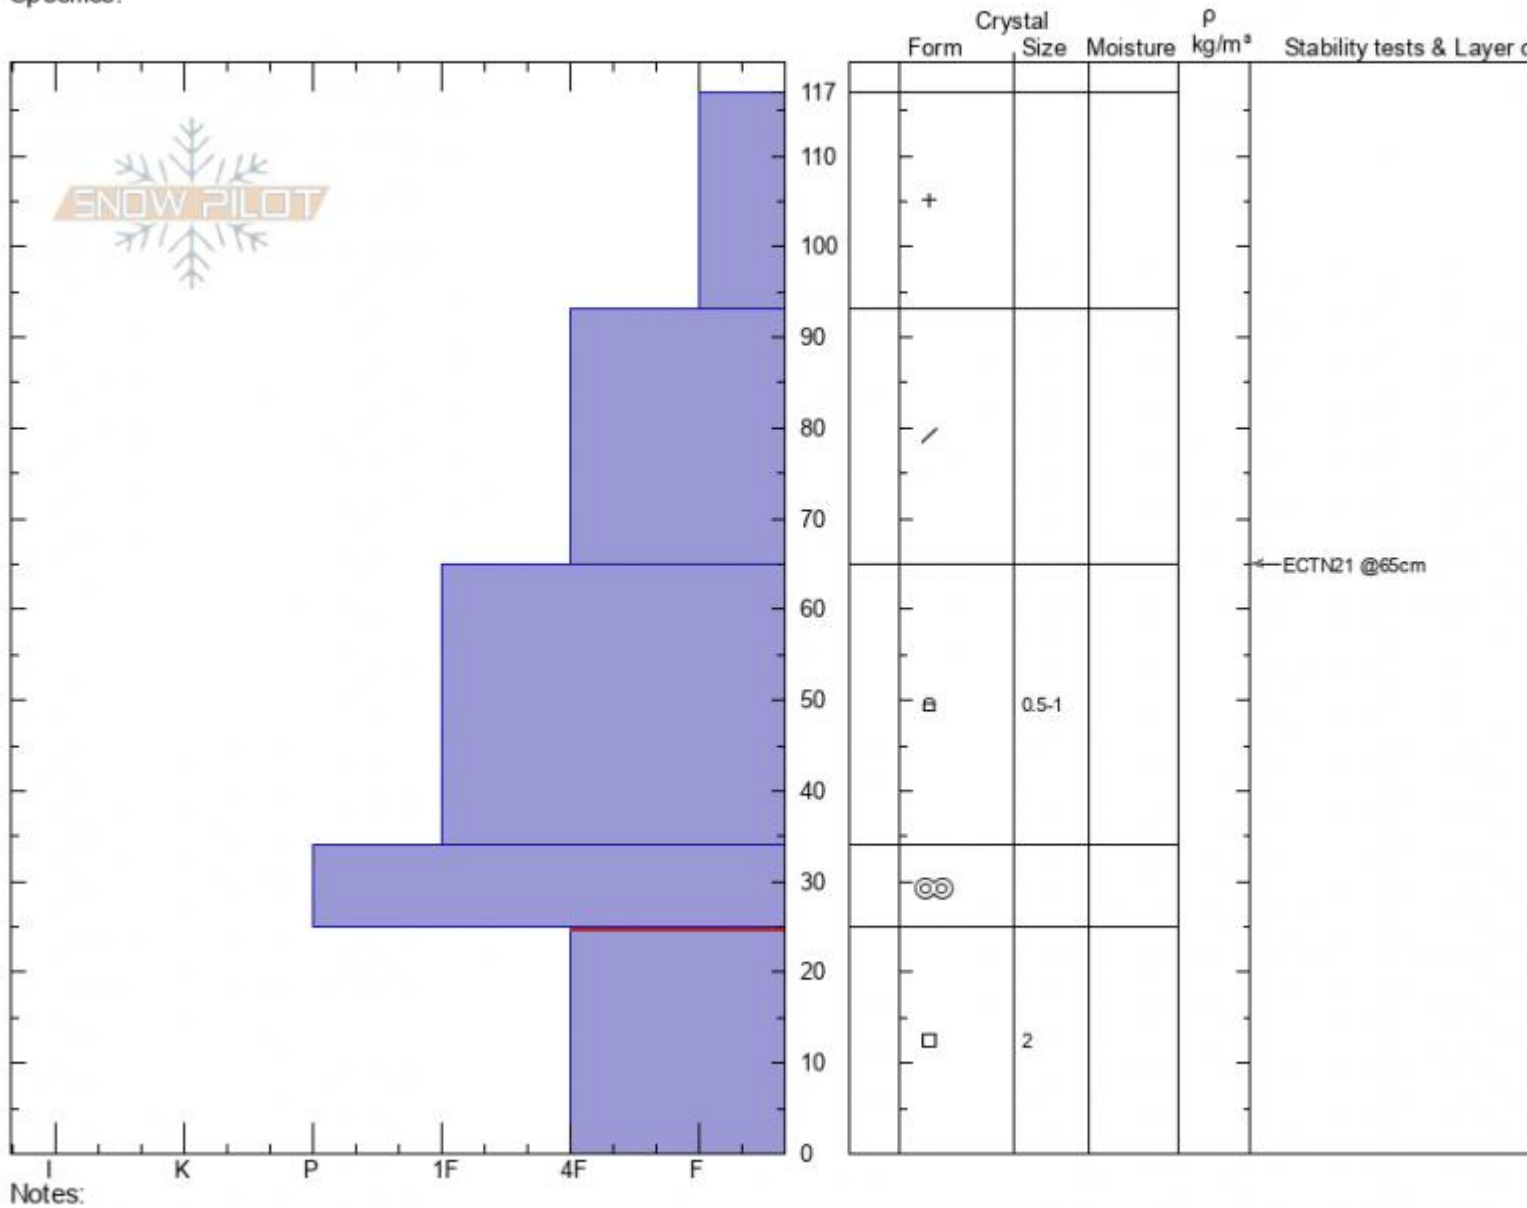

Meadow Denny Creek
 Lionhead Range
 MT
 Elevation: 8004 ft
 Aspect: 85°
 Specifics:

Dave Zinn
 12/30/2021 - 1:30pm
 Co-ord: 44.71279N, -111.29710W
 Slope Angle: 25°
 Wind Loading: no

Stability: Fair
 Air Temperature:
 Sky Cover: OVC
 Precipitation: S2
 Wind: E Light Breeze

HS:117 Layer Notes:
 PF: 50 25-0cm: Problematic layer

Advisory Region
 Lionhead Range
 Longitude
 -111.32W
 Latitude
 44.73N
 Lionhead Range, 2022-01-02