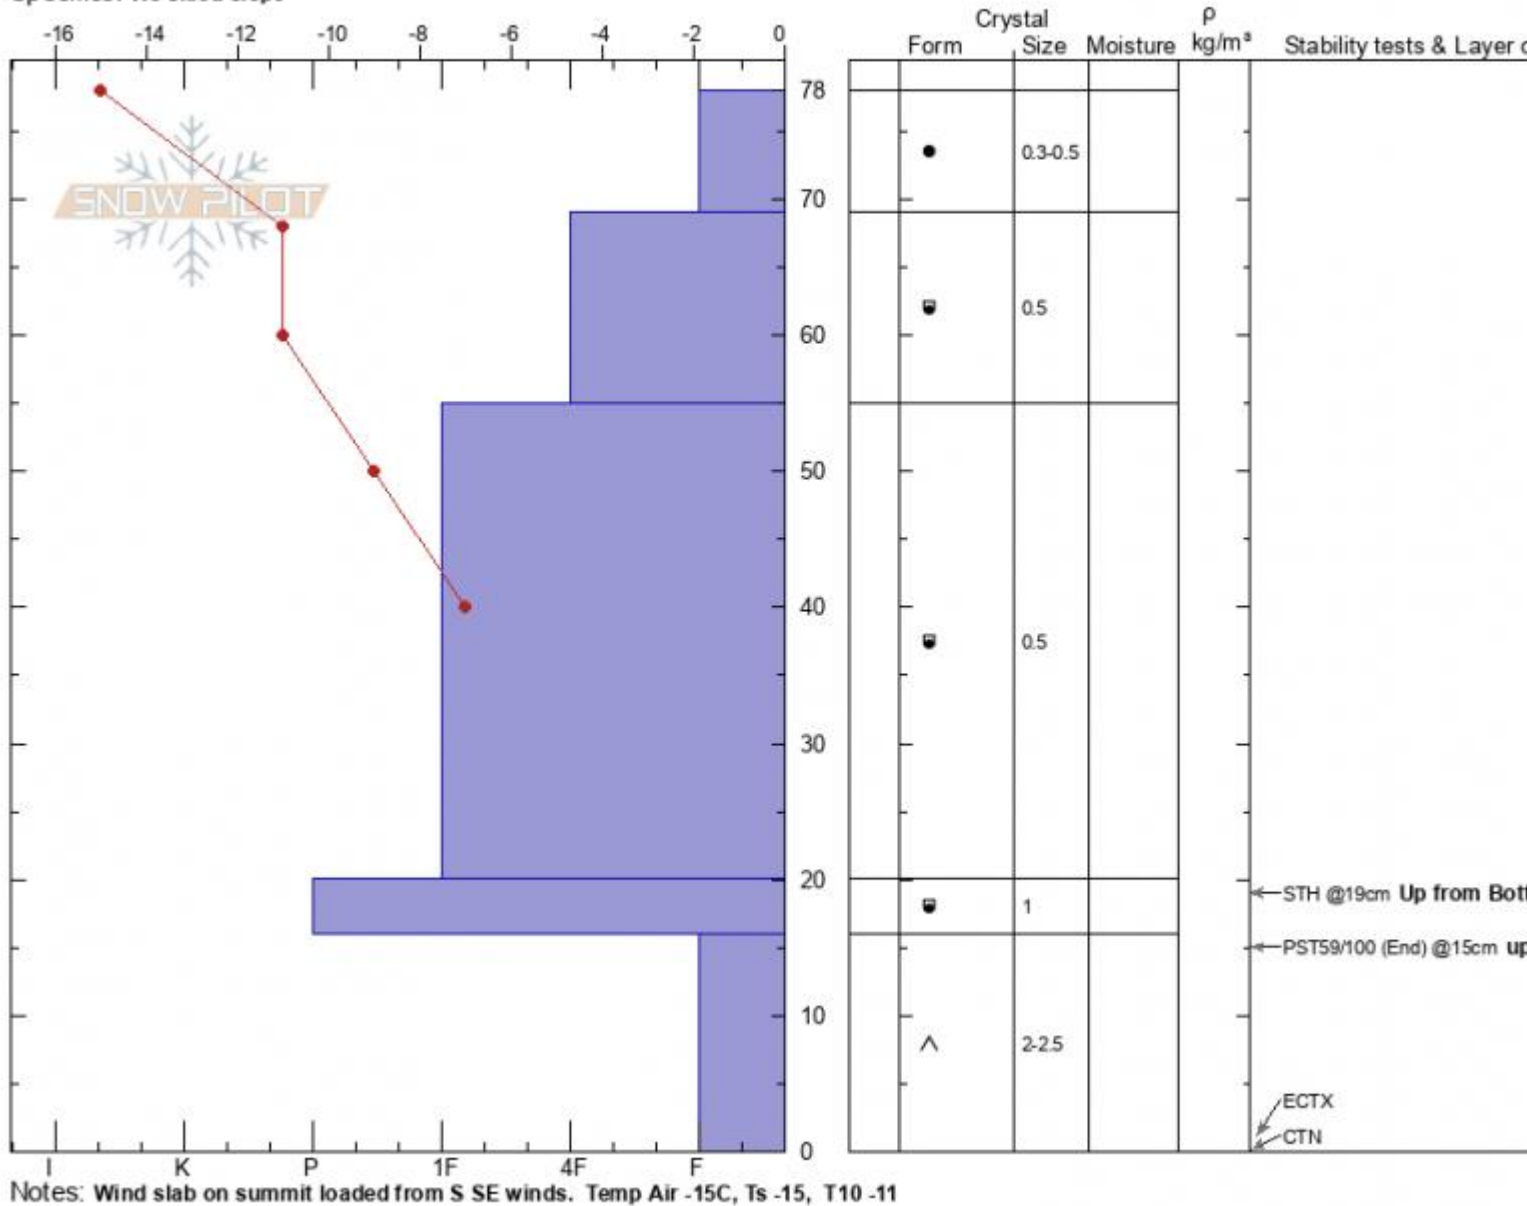

Mt Hebgen
Lionhead Range
MT
 Elevation: **7744 ft**
 Aspect: **135°**
 Specifics: **We skied slope**

SaRah Busse
01/02/2022 - 12:07 pm
 Co-ord: **45.07764N, -111.98914W**
 Slope Angle: **12°**
 Wind Loading: **yes**

Stability: **Good**
 Air Temperature: **-15°C**
 Sky Cover: **BKN**
 Precipitation: **NO**
 Wind: **SW Light Breeze**

HS: **78** Layer Notes:
 16-0cm: **Problematic layer**

Advisory Region
 Lionhead Range
 Longitude
 -112.21W
 Latitude
 44.47N
 Lionhead Range, 2022-01-03