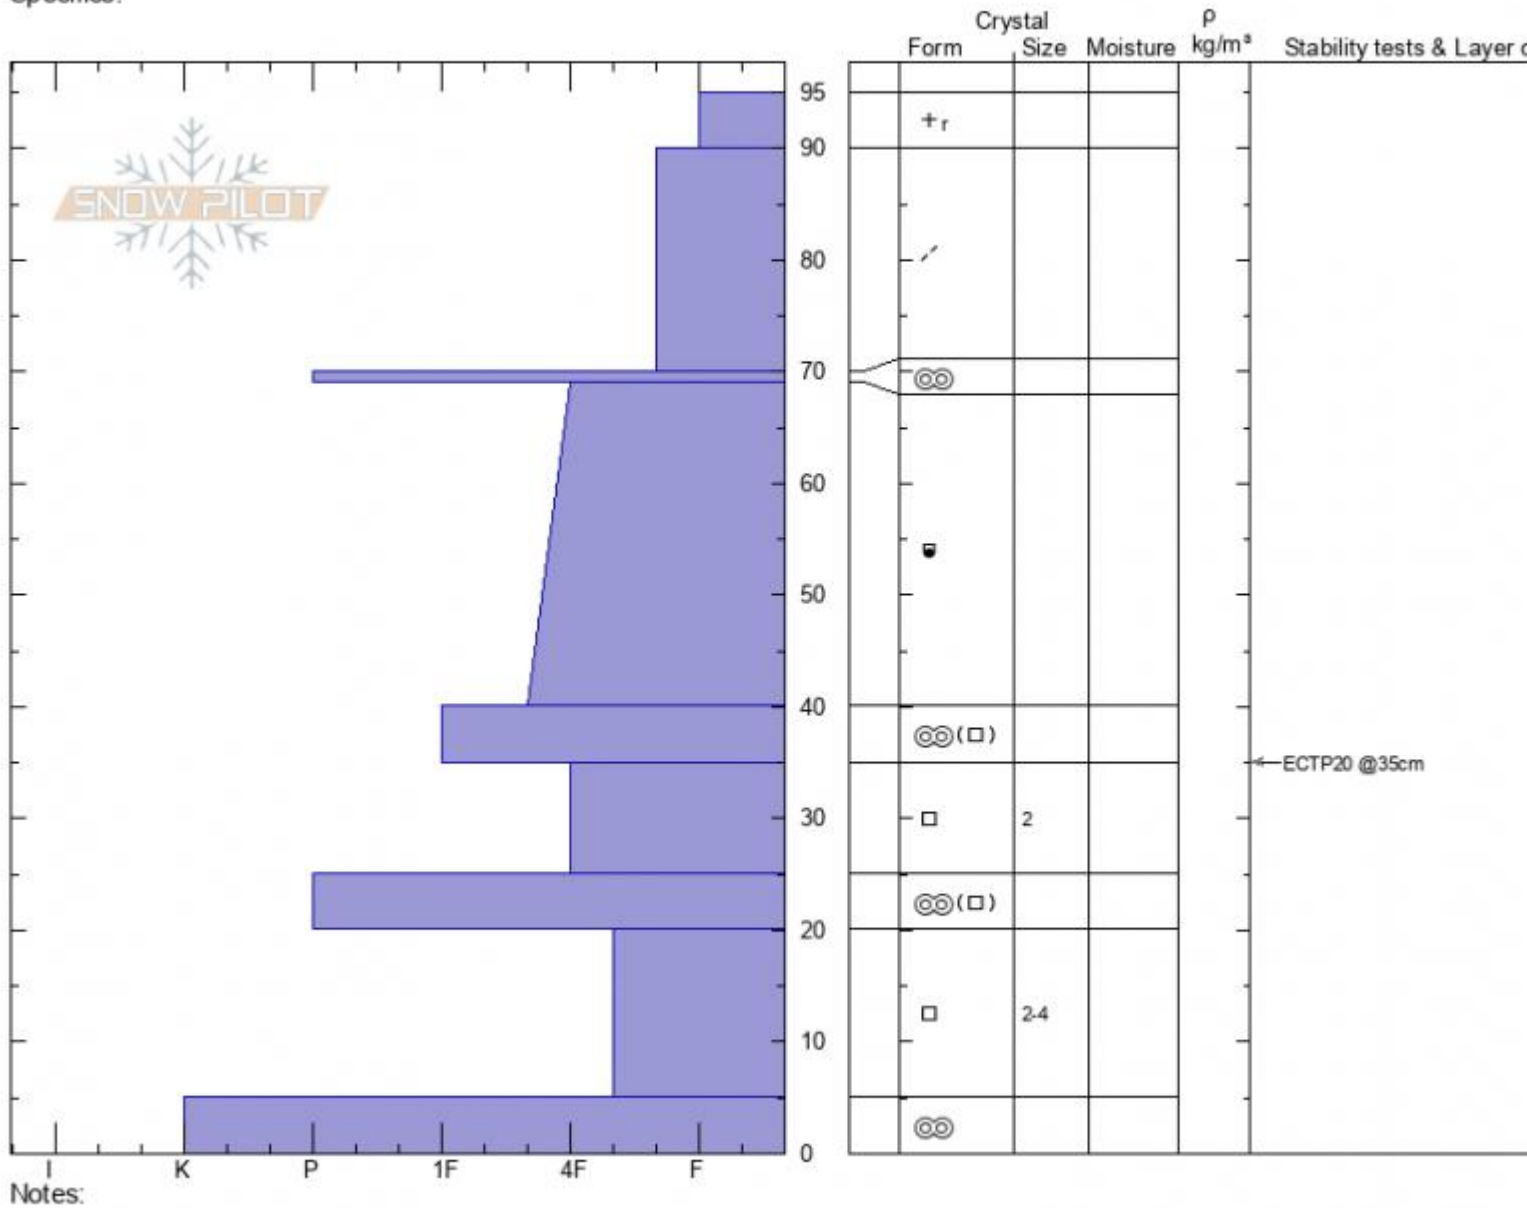

**Mt. Ellis -North**  
**Gallatin Range-N**  
**MT**  
 Elevation: **7345 ft**  
 Aspect: **90°**  
 Specifics:

**Hannah Marshall**  
**01/04/2022 - 12:15pm**  
 Co-ord: **12T 503052W 5048684N**  
 Slope Angle: **28°**  
 Wind Loading: **previous**

Stability:  
 Air Temperature:  
 Sky Cover: **BKN**  
 Precipitation: **S-1**  
 Wind:

**HS:95**    Layer Notes:  
**PF:95**    35-25cm: **Problematic layer**  
**PS: 20**

Advisory Region  
 Northern Gallatin  
 Longitude  
 -110.96W  
 Latitude  
 45.59N  
 Northern Gallatin, 2022-01-04